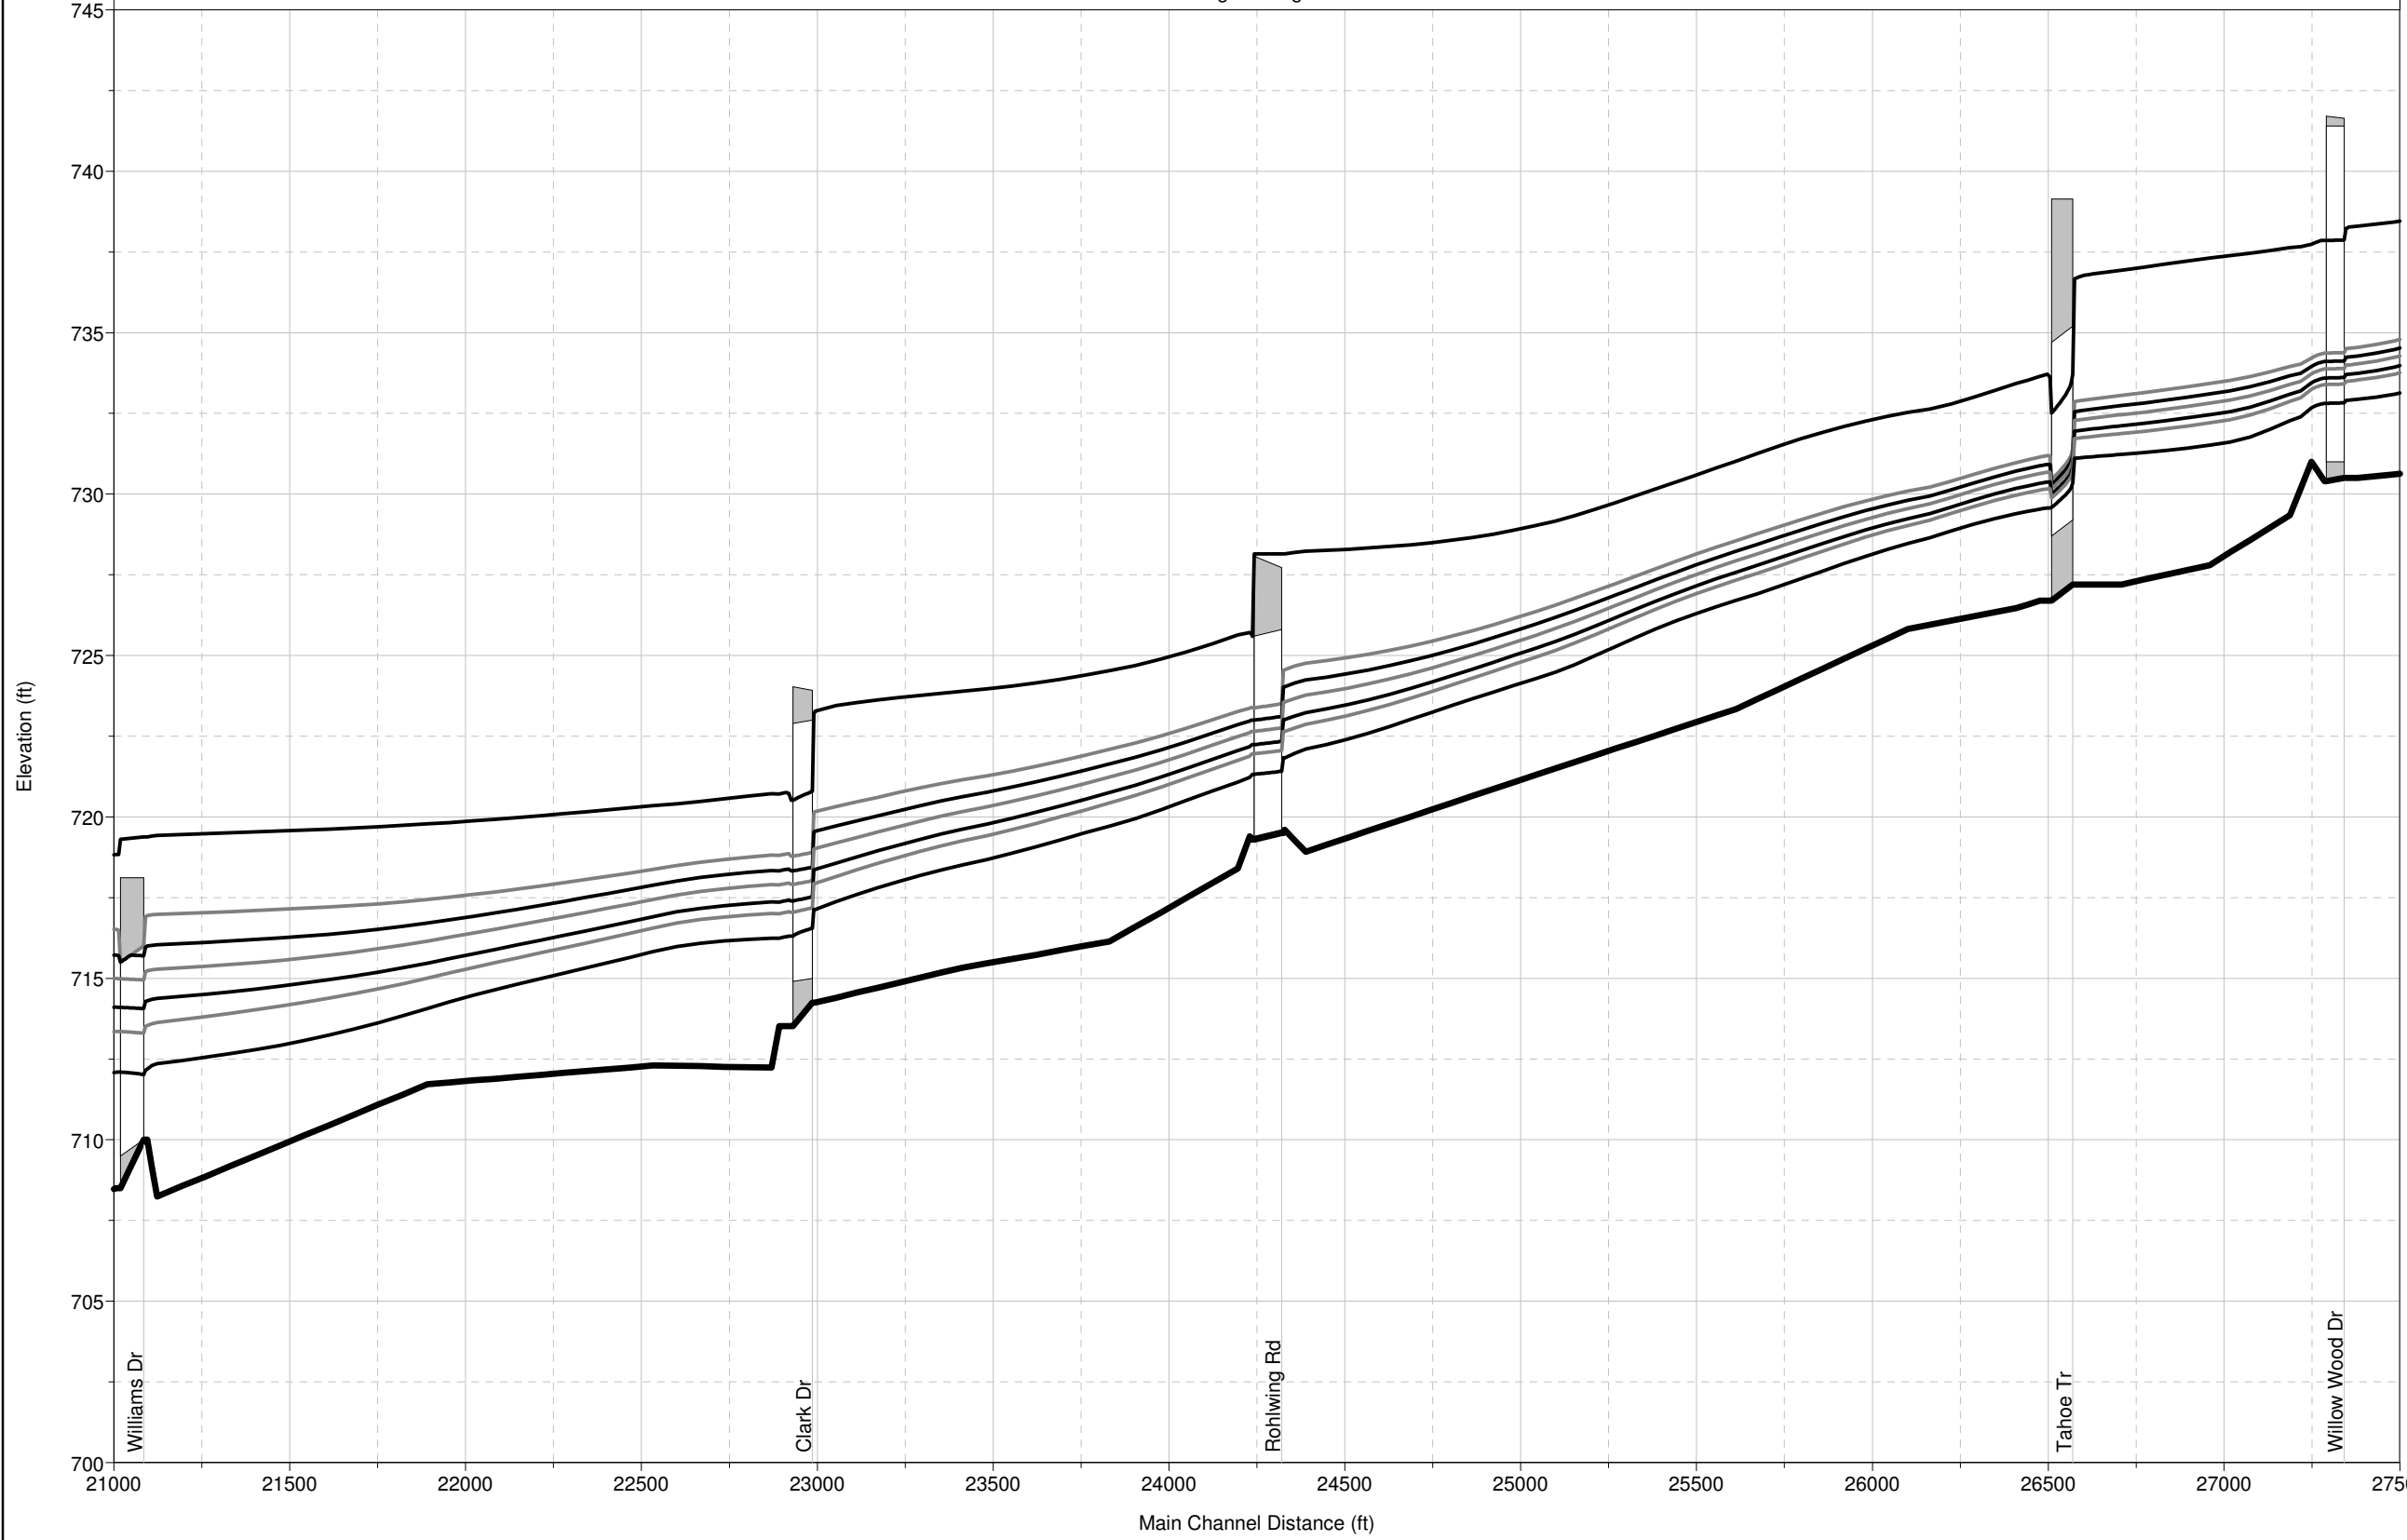

Arlington Heights Branch

Upper Salt Creek

Arlington Height 1

Legend

- WS Max WS - 500yr - 24hr
- WS Max WS - 100yr - 24hr
- WS Max WS - 50yr - 24hr
- WS Max WS - 25yr-24hr
- WS Max WS - 10yr-24hr
- WS Max WS - 5yr 24 hr
- WS Max WS - 2yr-24hr
- Ground

Upper Salt Creek

Arlington Height 1

Legend	
WS Max WS - 500yr - 24hr	
WS Max WS - 100yr - 24hr	
WS Max WS - 50yr - 24hr	
WS Max WS - 25yr-24hr	
WS Max WS - 10yr-24hr	
WS Max WS - 5yr 24 hr	
WS Max WS - 2yr-24hr	
Ground	

Upper Salt Creek

Arlington Height 3

Legend	
WS Max WS - 500yr - 24hr	
WS Max WS - 100yr - 24hr	
WS Max WS - 50yr - 24hr	
WS Max WS - 25yr-24hr	
WS Max WS - 10yr-24hr	
WS Max WS - 5yr 24 hr	
WS Max WS - 2yr-24hr	
Ground	

Upper Salt Creek

Arlington Height 3

Arlington Height 4

Legend

- WS Max WS - 500yr - 24hr
- WS Max WS - 100yr - 24hr
- WS Max WS - 50yr - 24hr
- WS Max WS - 25yr-24hr
- WS Max WS - 10yr-24hr
- WS Max WS - 5yr 24 hr
- WS Max WS - 2yr-24hr
- Ground