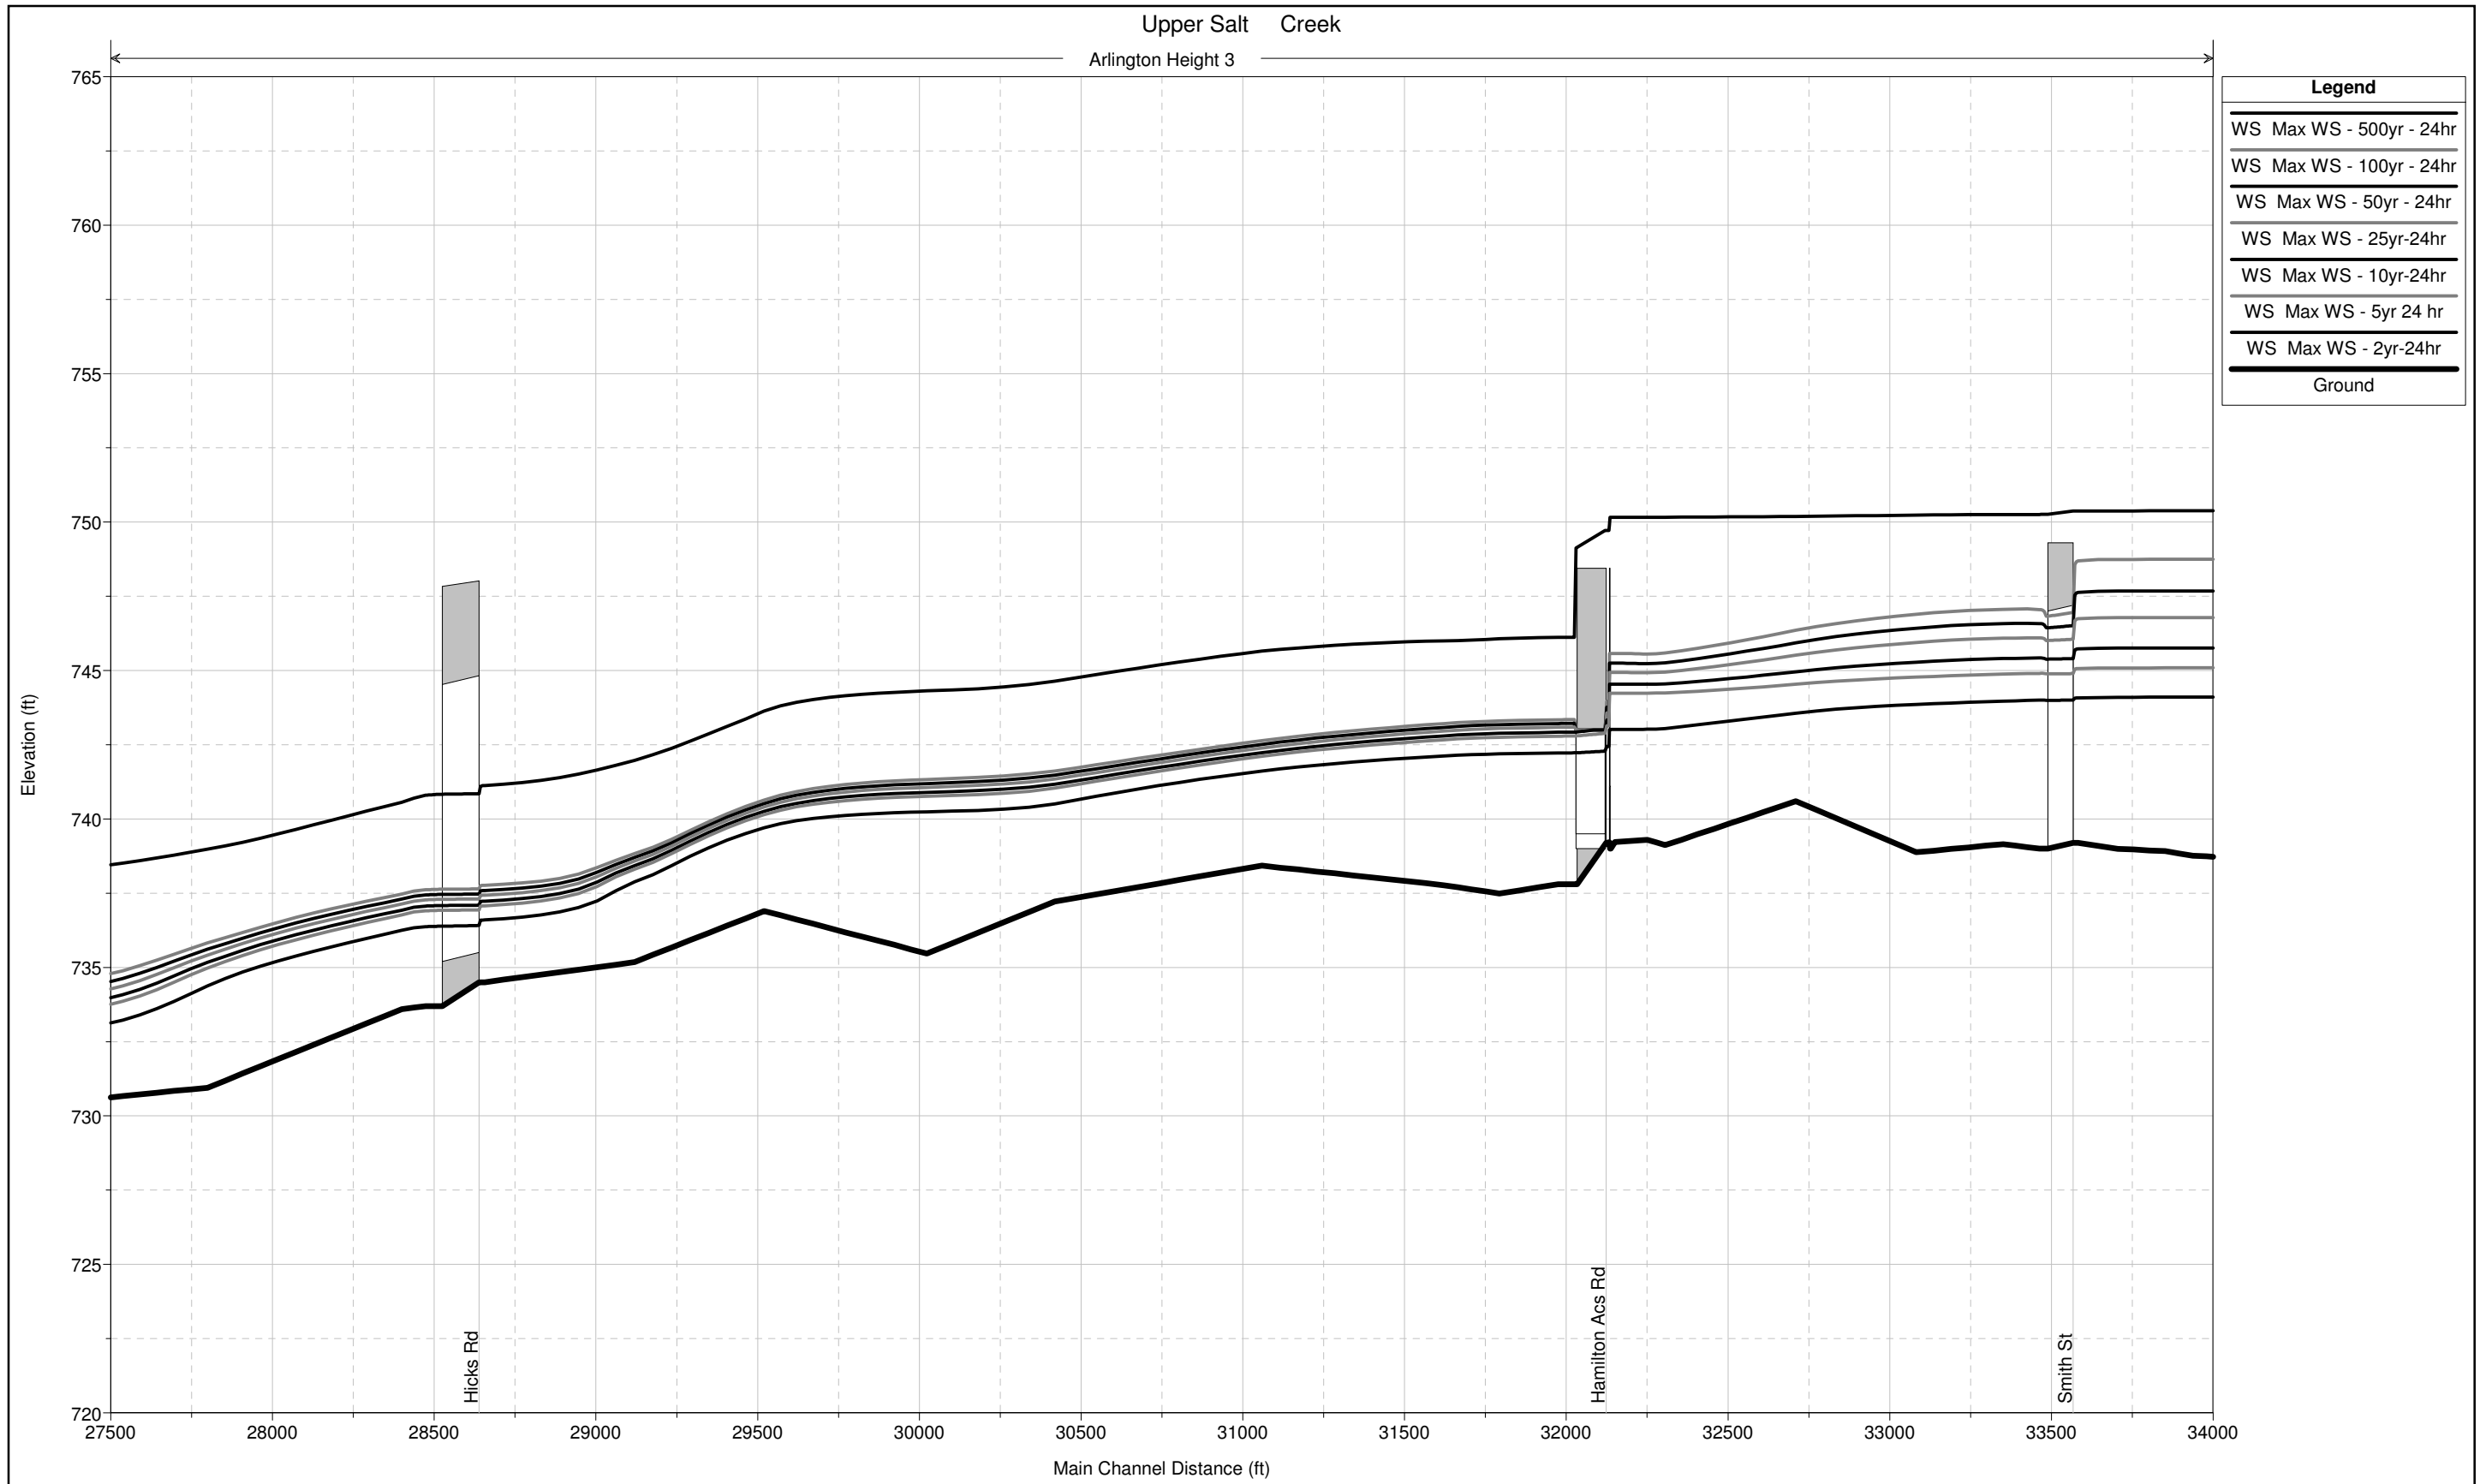

Arlington Heights Branch

Upper Salt Creek

Arlington Height 1

Legend

- WS Max WS - 500yr - 24hr
- WS Max WS - 100yr - 24hr
- WS Max WS - 50yr - 24hr
- WS Max WS - 25yr-24hr
- WS Max WS - 10yr-24hr
- WS Max WS - 5yr 24 hr
- WS Max WS - 2yr-24hr
- Ground

Upper Salt Creek

Arlington Height 1

Legend	
WS Max WS - 500yr - 24hr	
WS Max WS - 100yr - 24hr	
WS Max WS - 50yr - 24hr	
WS Max WS - 25yr-24hr	
WS Max WS - 10yr-24hr	
WS Max WS - 5yr 24 hr	
WS Max WS - 2yr-24hr	
Ground	

Upper Salt Creek

Arlington Height 3

Legend	
WS Max WS - 500yr - 24hr	
WS Max WS - 100yr - 24hr	
WS Max WS - 50yr - 24hr	
WS Max WS - 25yr-24hr	
WS Max WS - 10yr-24hr	
WS Max WS - 5yr 24 hr	
WS Max WS - 2yr-24hr	
Ground	

Upper Salt Creek

Arlington Height 3

Arlington Height 4

Legend

- WS Max WS - 500yr - 24hr
- WS Max WS - 100yr - 24hr
- WS Max WS - 50yr - 24hr
- WS Max WS - 25yr-24hr
- WS Max WS - 10yr-24hr
- WS Max WS - 5yr 24 hr
- WS Max WS - 2yr-24hr
- Ground