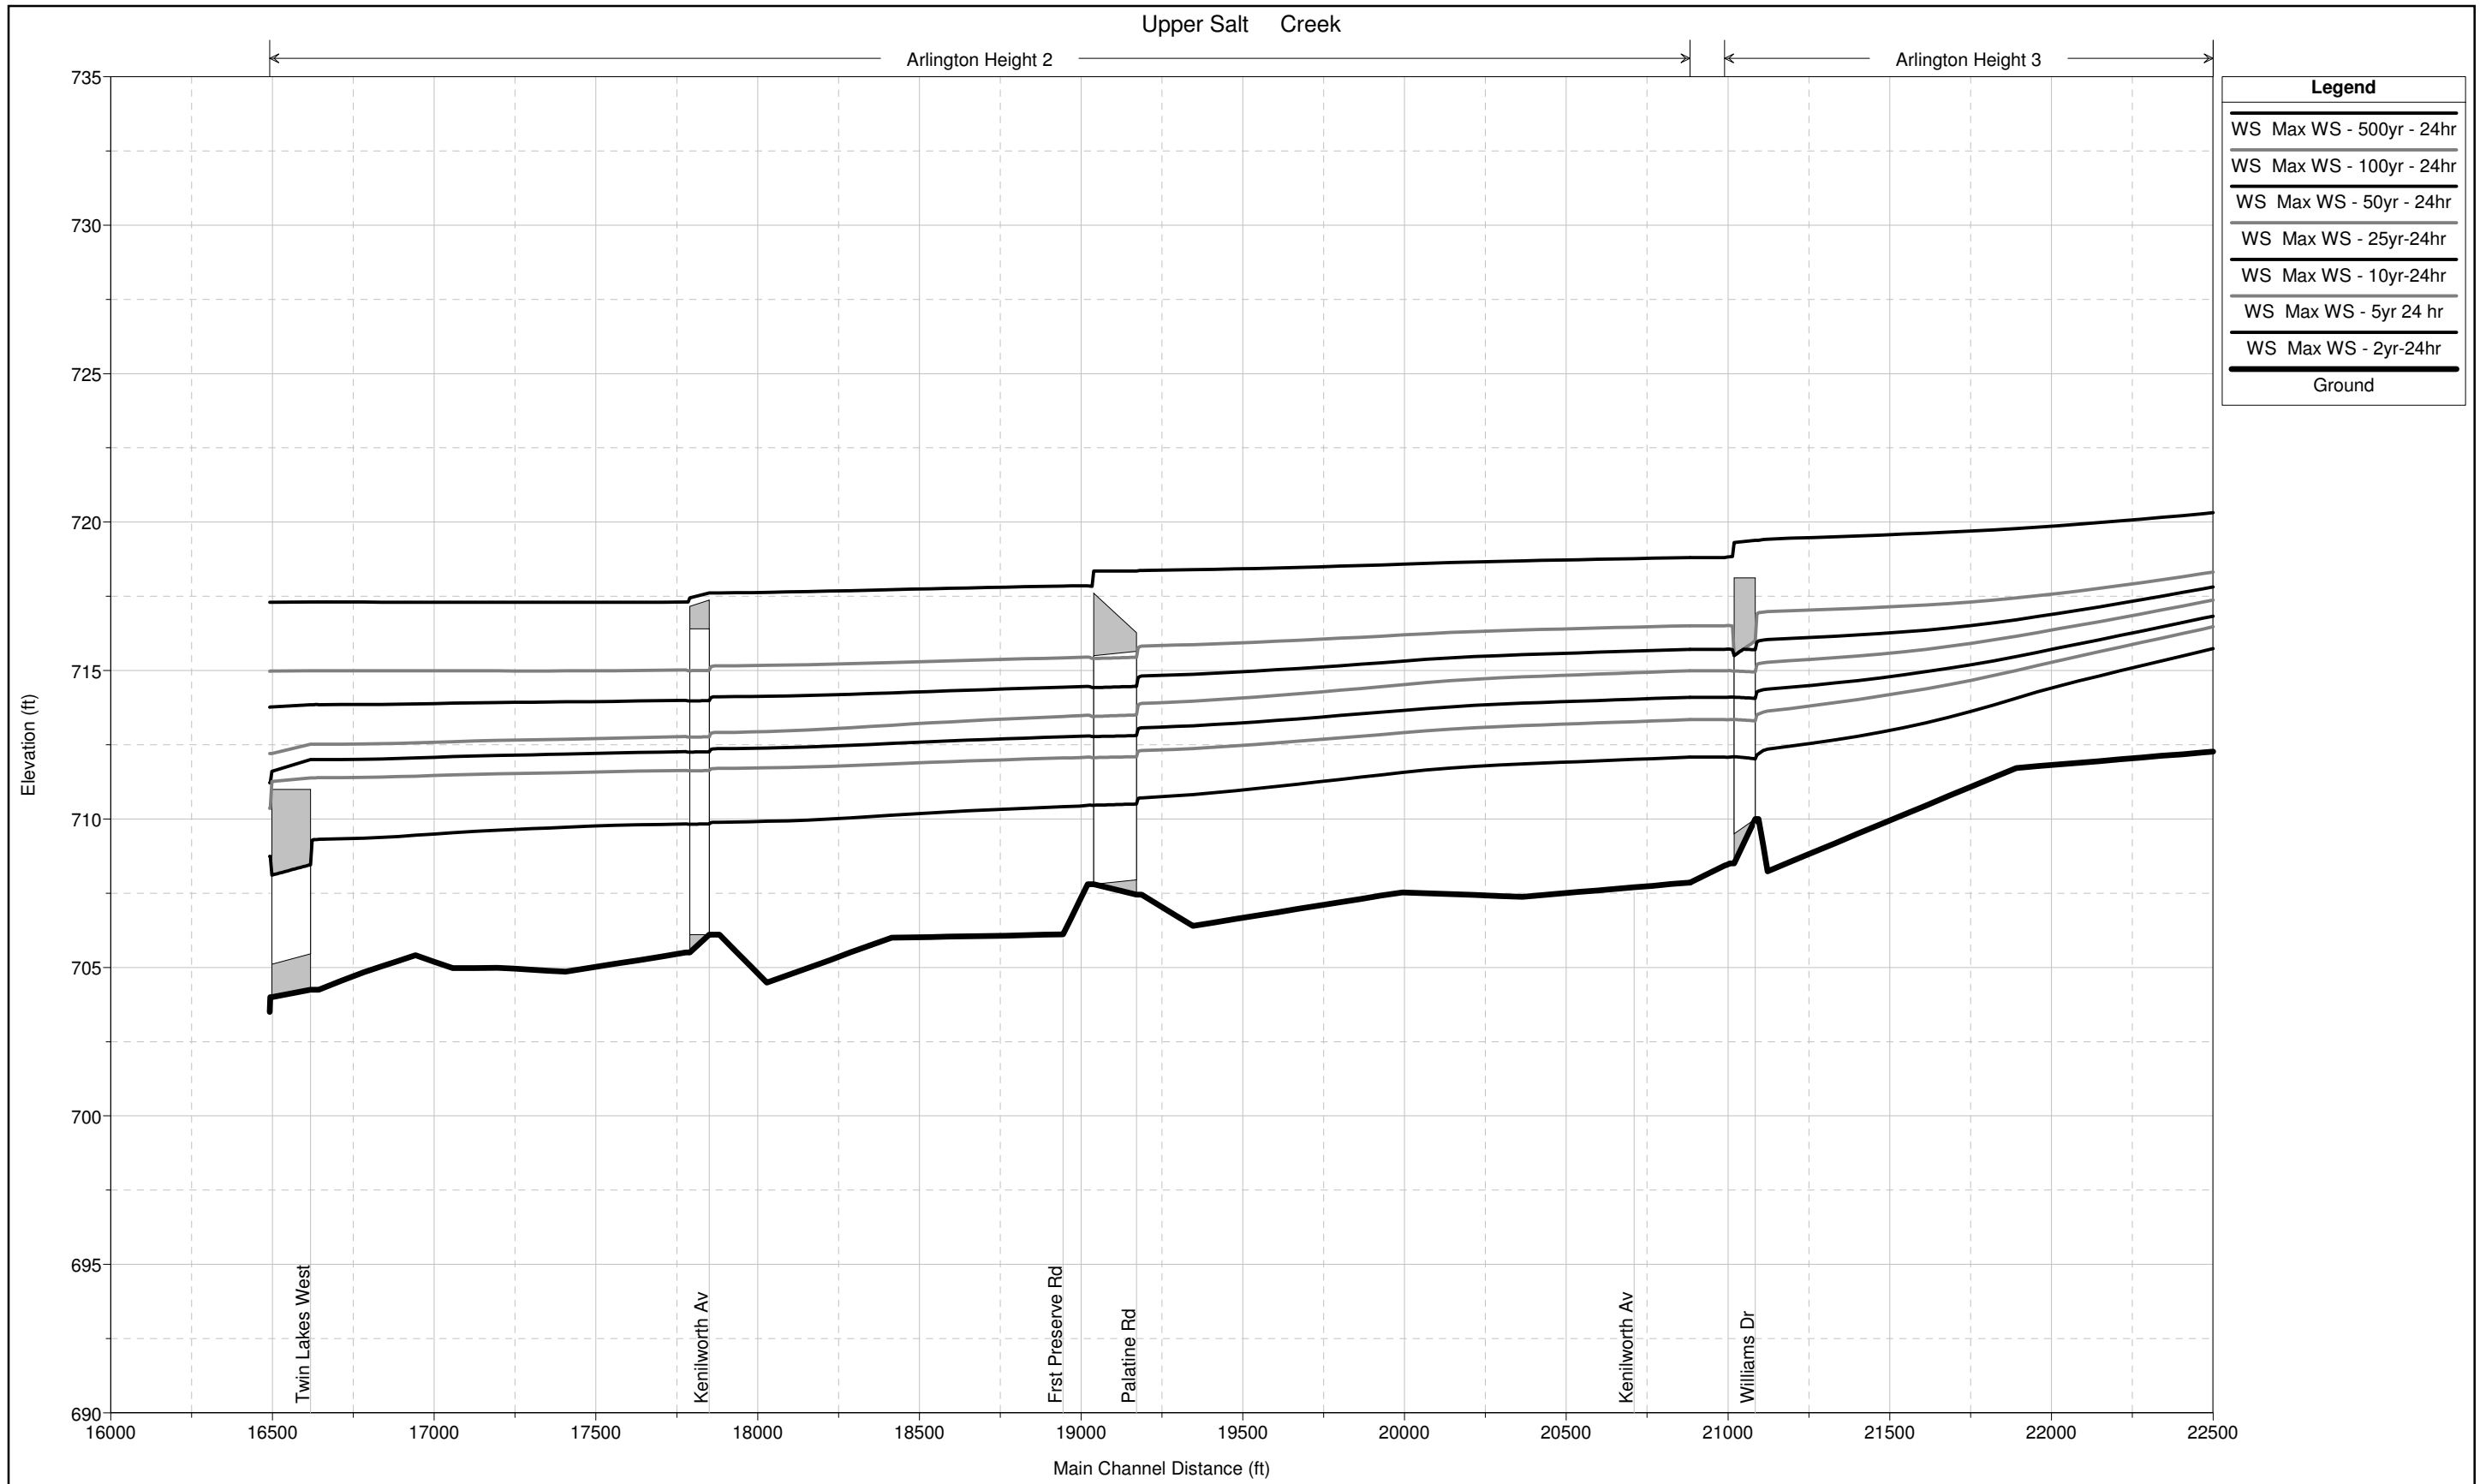

Arlington Heights Branch

Upper Salt Creek

Arlington Height 1

Legend

- WS Max WS - 500yr - 24hr
- WS Max WS - 100yr - 24hr
- WS Max WS - 50yr - 24hr
- WS Max WS - 25yr-24hr
- WS Max WS - 10yr-24hr
- WS Max WS - 5yr 24 hr
- WS Max WS - 2yr-24hr
- Ground

Upper Salt Creek

Arlington Height 1

Legend	
WS Max WS - 500yr - 24hr	
WS Max WS - 100yr - 24hr	
WS Max WS - 50yr - 24hr	
WS Max WS - 25yr-24hr	
WS Max WS - 10yr-24hr	
WS Max WS - 5yr 24 hr	
WS Max WS - 2yr-24hr	
Ground	

Upper Salt Creek

Arlington Height 3

Legend	
WS Max WS - 500yr - 24hr	
WS Max WS - 100yr - 24hr	
WS Max WS - 50yr - 24hr	
WS Max WS - 25yr-24hr	
WS Max WS - 10yr-24hr	
WS Max WS - 5yr 24 hr	
WS Max WS - 2yr-24hr	
Ground	

Upper Salt Creek

Arlington Height 3

Arlington Height 4

Legend

- WS Max WS - 500yr - 24hr
- WS Max WS - 100yr - 24hr
- WS Max WS - 50yr - 24hr
- WS Max WS - 25yr-24hr
- WS Max WS - 10yr-24hr
- WS Max WS - 5yr 24 hr
- WS Max WS - 2yr-24hr
- Ground