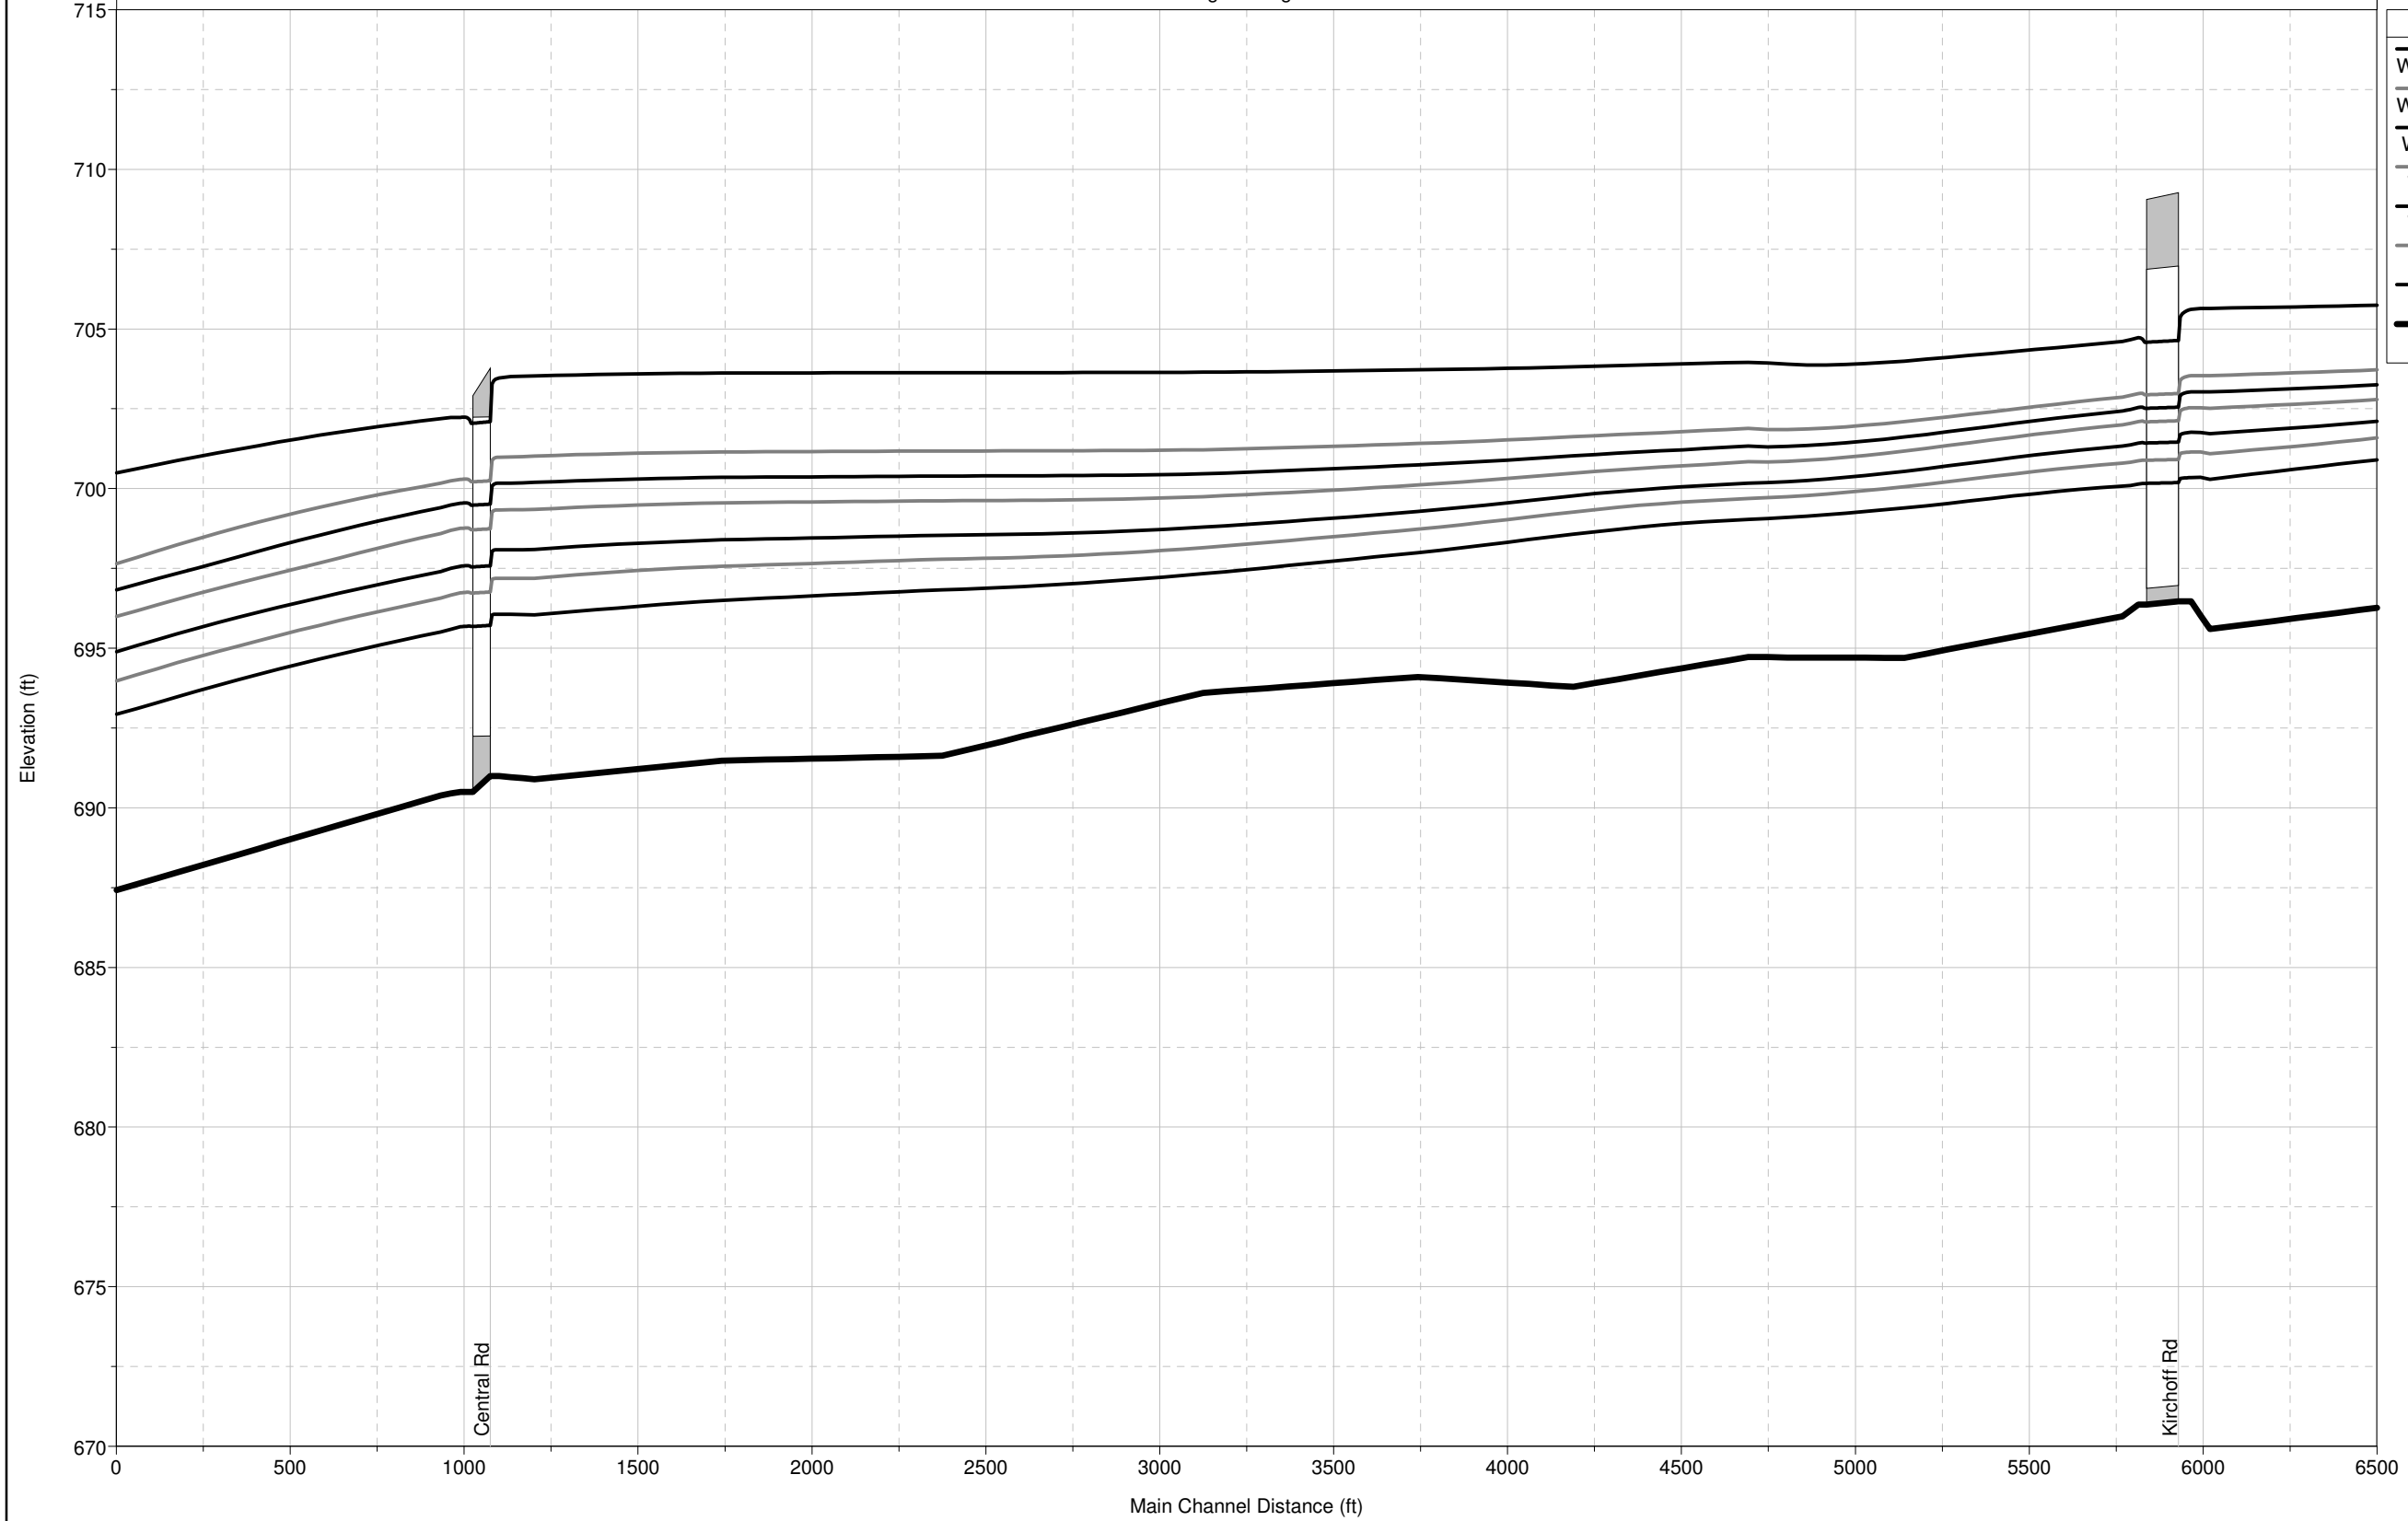

Arlington Heights Branch

Upper Salt Creek

Arlington Height 1

Legend

- WS Max WS - 500yr - 24hr
- WS Max WS - 100yr - 24hr
- WS Max WS - 50yr - 24hr
- WS Max WS - 25yr-24hr
- WS Max WS - 10yr-24hr
- WS Max WS - 5yr 24 hr
- WS Max WS - 2yr-24hr
- Ground

Upper Salt Creek

Arlington Height 1

Legend	
WS Max WS - 500yr - 24hr	
WS Max WS - 100yr - 24hr	
WS Max WS - 50yr - 24hr	
WS Max WS - 25yr-24hr	
WS Max WS - 10yr-24hr	
WS Max WS - 5yr 24 hr	
WS Max WS - 2yr-24hr	
Ground	

Upper Salt Creek

Arlington Height 3

Legend	
WS Max WS - 500yr - 24hr	
WS Max WS - 100yr - 24hr	
WS Max WS - 50yr - 24hr	
WS Max WS - 25yr-24hr	
WS Max WS - 10yr-24hr	
WS Max WS - 5yr 24 hr	
WS Max WS - 2yr-24hr	
Ground	

Upper Salt Creek

Arlington Height 3

Arlington Height 4

Legend

- WS Max WS - 500yr - 24hr
- WS Max WS - 100yr - 24hr
- WS Max WS - 50yr - 24hr
- WS Max WS - 25yr-24hr
- WS Max WS - 10yr-24hr
- WS Max WS - 5yr 24 hr
- WS Max WS - 2yr-24hr
- Ground