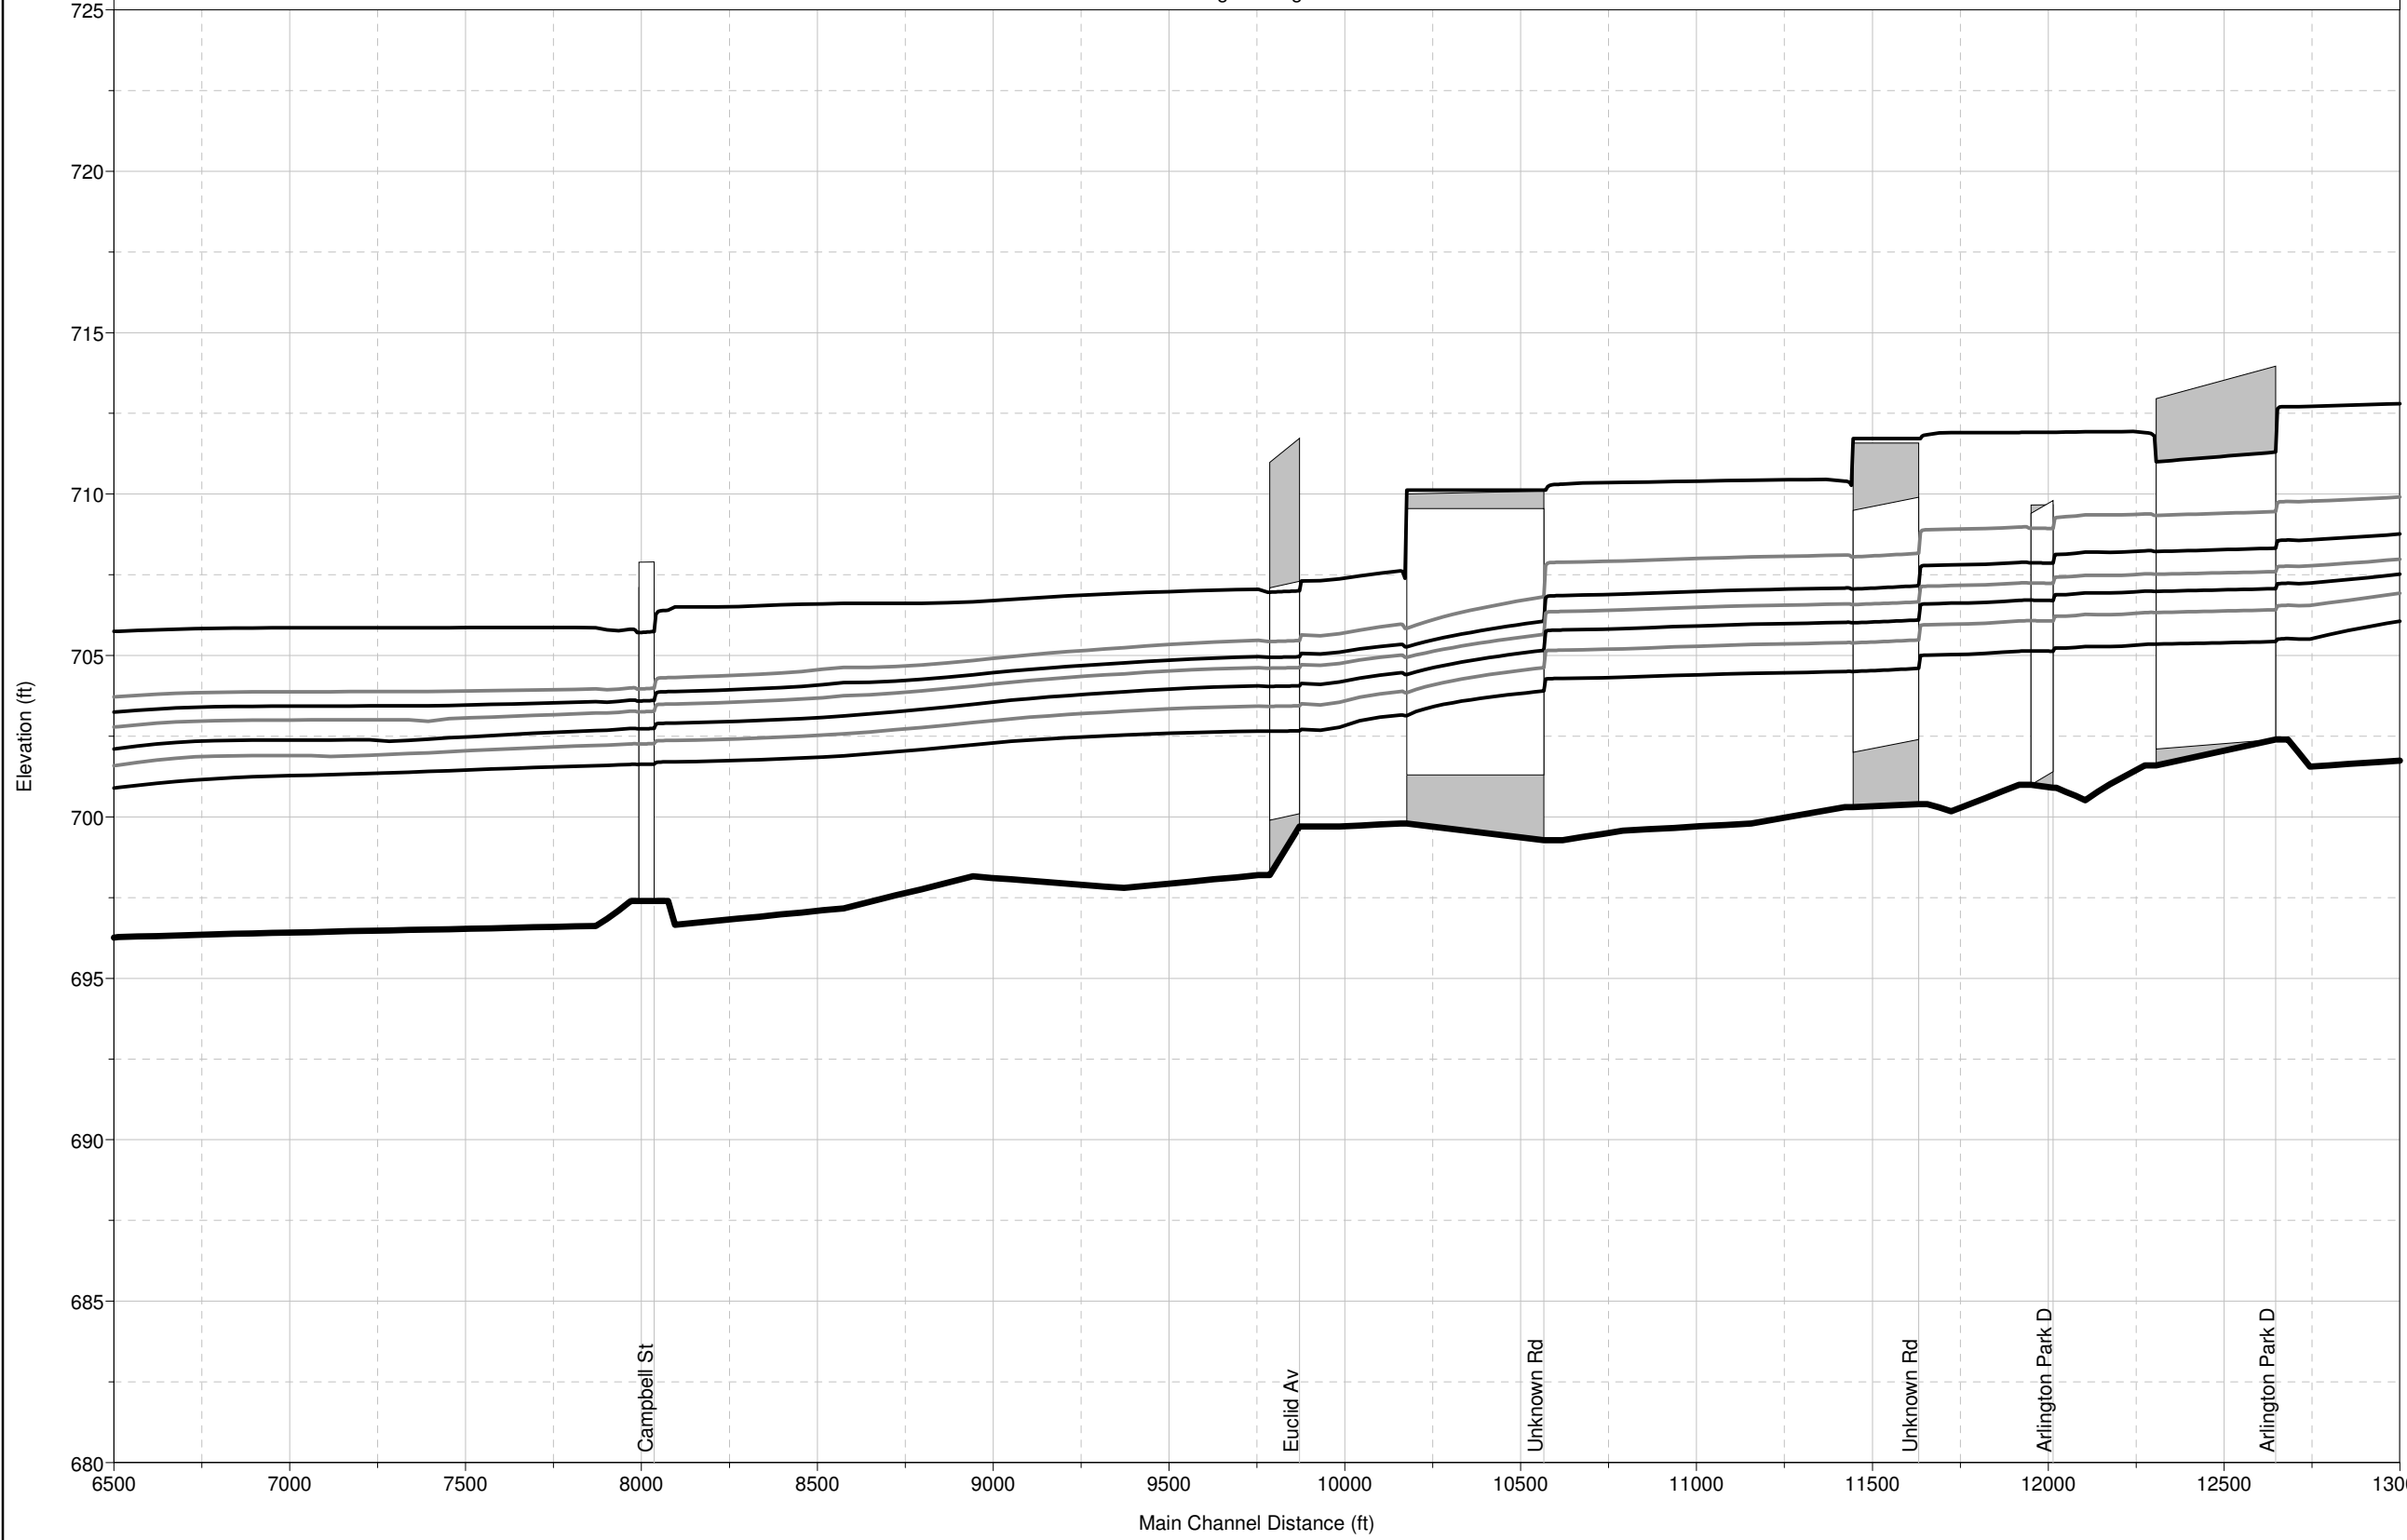

Arlington Heights Branch

Upper Salt Creek

Arlington Height 1

Legend

- WS Max WS - 500yr - 24hr
- WS Max WS - 100yr - 24hr
- WS Max WS - 50yr - 24hr
- WS Max WS - 25yr-24hr
- WS Max WS - 10yr-24hr
- WS Max WS - 5yr 24 hr
- WS Max WS - 2yr-24hr
- Ground

Upper Salt Creek

Arlington Height 1

Legend	
WS Max WS - 500yr - 24hr	
WS Max WS - 100yr - 24hr	
WS Max WS - 50yr - 24hr	
WS Max WS - 25yr-24hr	
WS Max WS - 10yr-24hr	
WS Max WS - 5yr 24 hr	
WS Max WS - 2yr-24hr	
Ground	

Upper Salt Creek

Arlington Height 3

Legend	
WS Max WS - 500yr - 24hr	
WS Max WS - 100yr - 24hr	
WS Max WS - 50yr - 24hr	
WS Max WS - 25yr-24hr	
WS Max WS - 10yr-24hr	
WS Max WS - 5yr 24 hr	
WS Max WS - 2yr-24hr	
Ground	

Upper Salt Creek

Arlington Height 3

Arlington Height 4

Legend

- WS Max WS - 500yr - 24hr
- WS Max WS - 100yr - 24hr
- WS Max WS - 50yr - 24hr
- WS Max WS - 25yr-24hr
- WS Max WS - 10yr-24hr
- WS Max WS - 5yr 24 hr
- WS Max WS - 2yr-24hr
- Ground