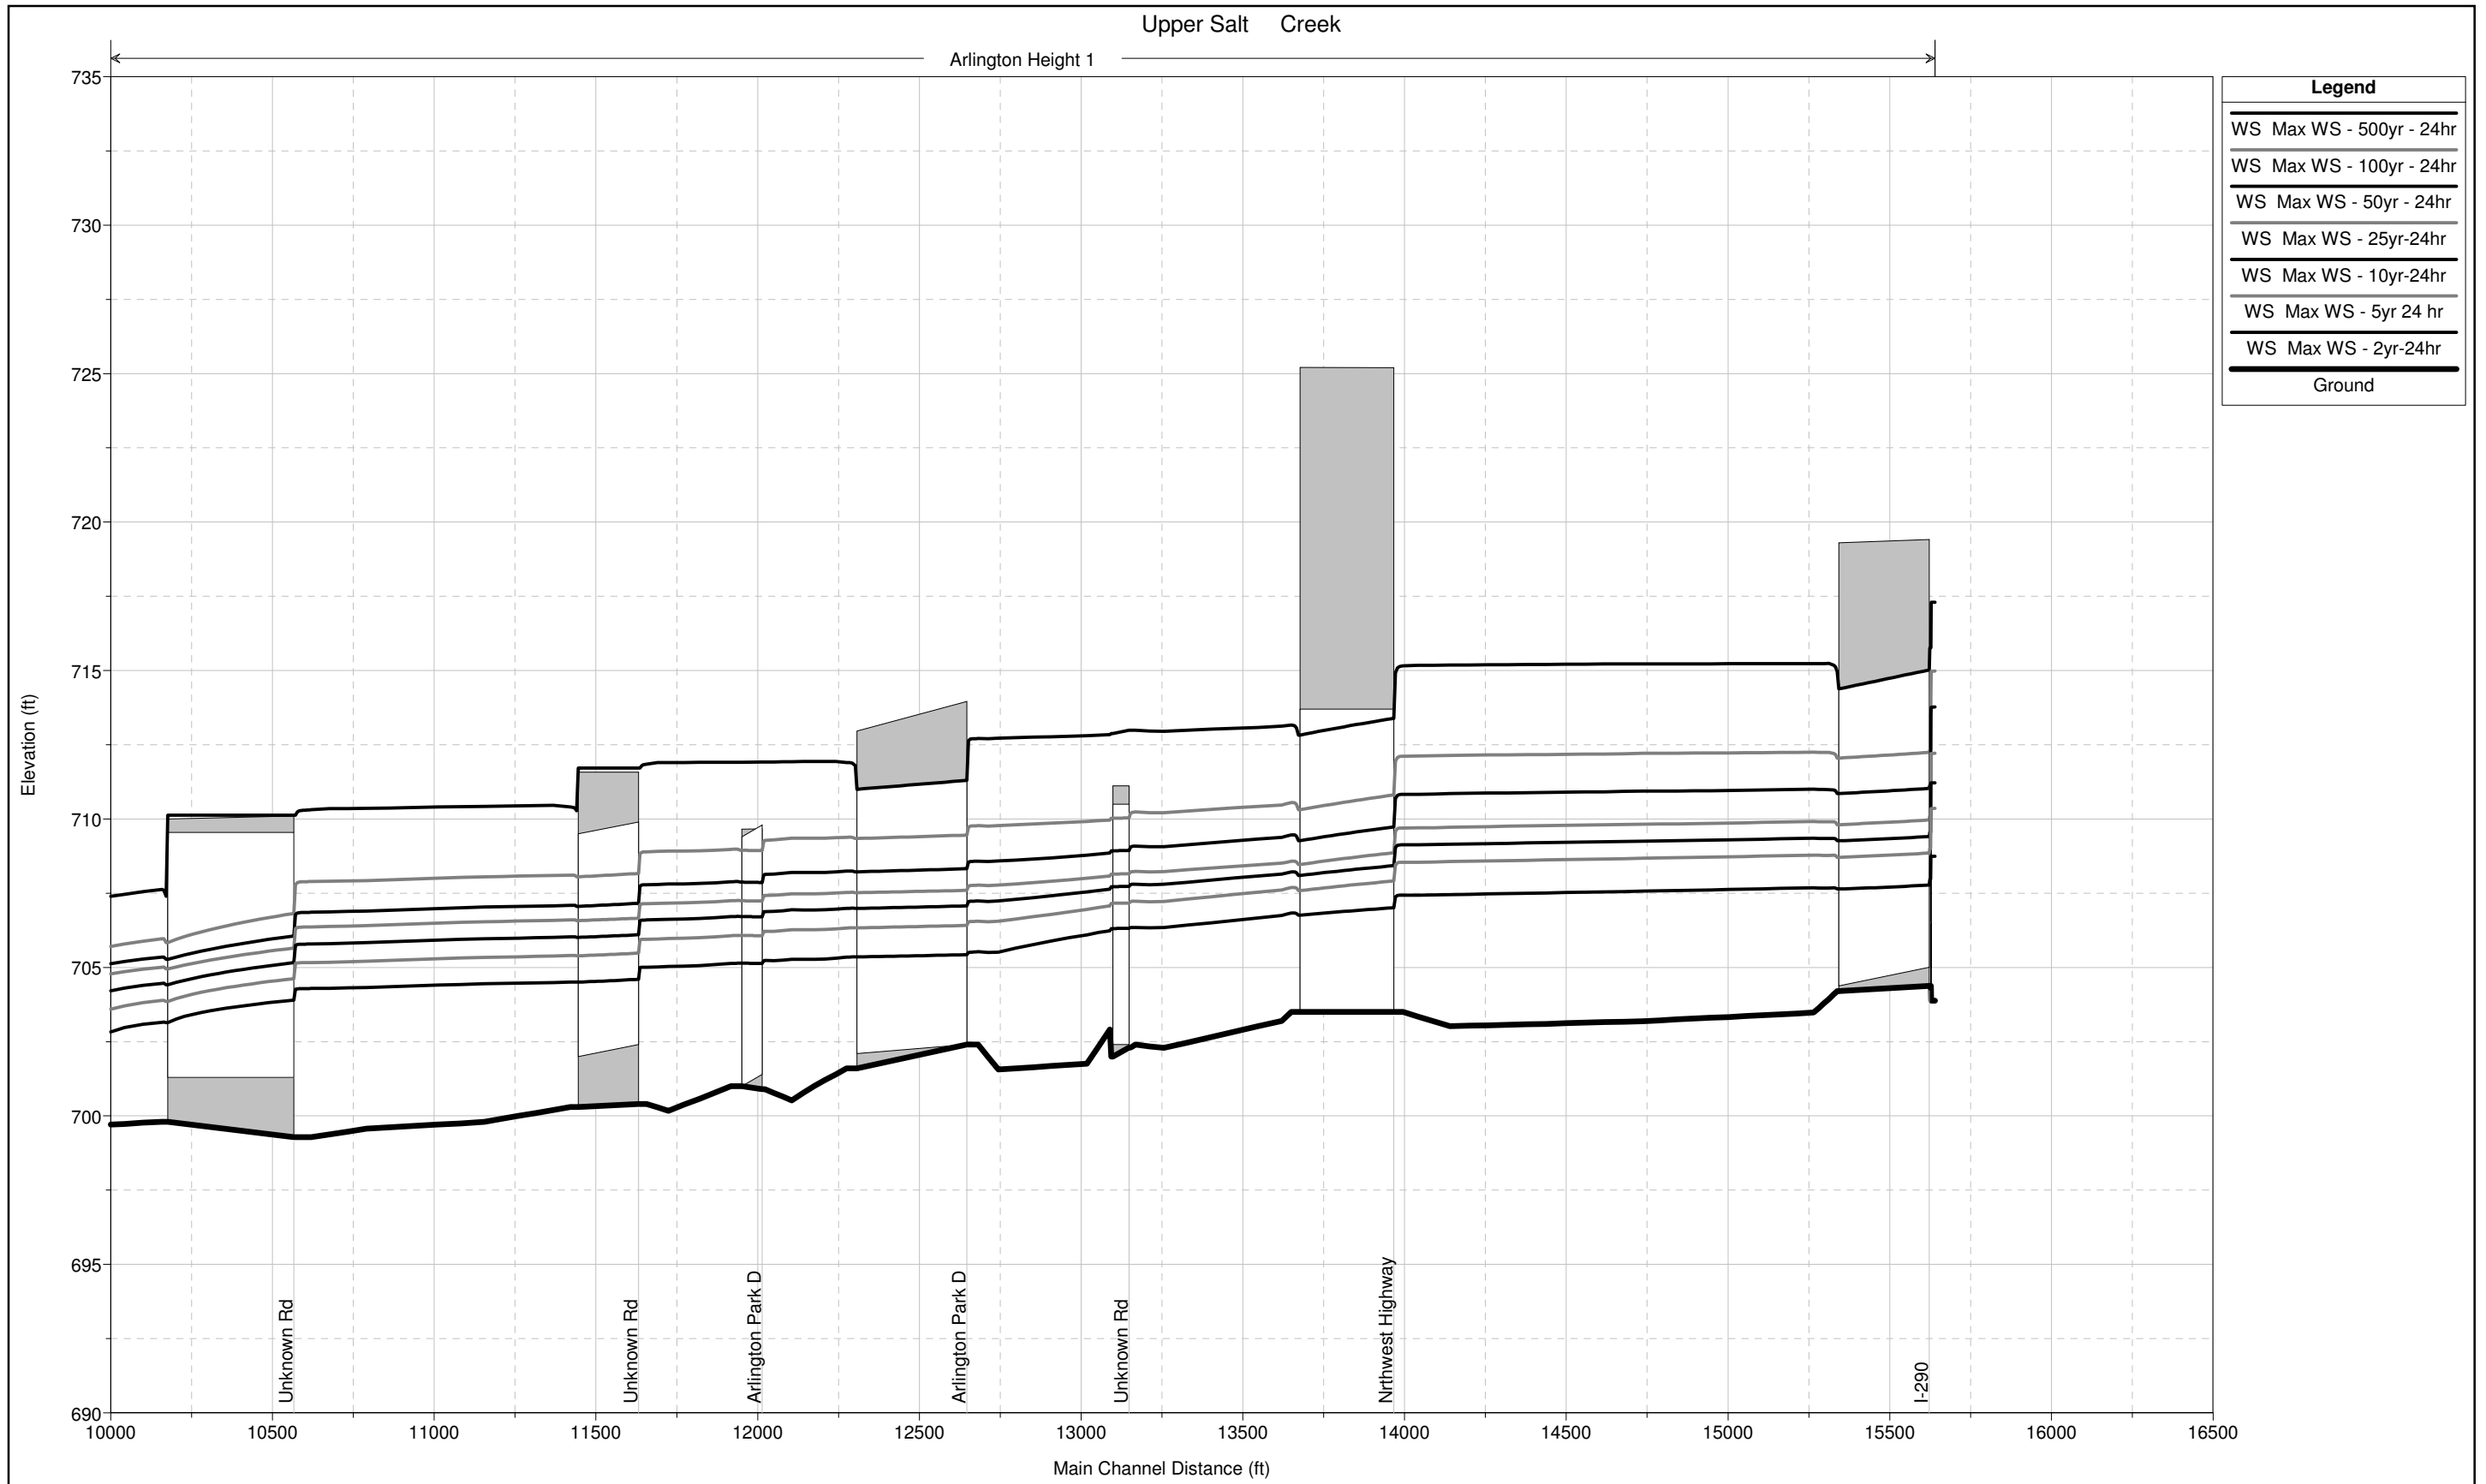

Arlington Heights Branch

Upper Salt Creek

Arlington Height 1

Legend

- WS Max WS - 500yr - 24hr
- WS Max WS - 100yr - 24hr
- WS Max WS - 50yr - 24hr
- WS Max WS - 25yr-24hr
- WS Max WS - 10yr-24hr
- WS Max WS - 5yr 24 hr
- WS Max WS - 2yr-24hr
- Ground

Upper Salt Creek

Arlington Height 1

Legend	
WS Max WS - 500yr - 24hr	
WS Max WS - 100yr - 24hr	
WS Max WS - 50yr - 24hr	
WS Max WS - 25yr-24hr	
WS Max WS - 10yr-24hr	
WS Max WS - 5yr 24 hr	
WS Max WS - 2yr-24hr	
Ground	

Upper Salt Creek

Arlington Height 3

Legend	
WS Max WS - 500yr - 24hr	
WS Max WS - 100yr - 24hr	
WS Max WS - 50yr - 24hr	
WS Max WS - 25yr-24hr	
WS Max WS - 10yr-24hr	
WS Max WS - 5yr 24 hr	
WS Max WS - 2yr-24hr	
Ground	

Upper Salt Creek

Arlington Height 3

Arlington Height 4

Legend

- WS Max WS - 500yr - 24hr
- WS Max WS - 100yr - 24hr
- WS Max WS - 50yr - 24hr
- WS Max WS - 25yr-24hr
- WS Max WS - 10yr-24hr
- WS Max WS - 5yr 24 hr
- WS Max WS - 2yr-24hr
- Ground