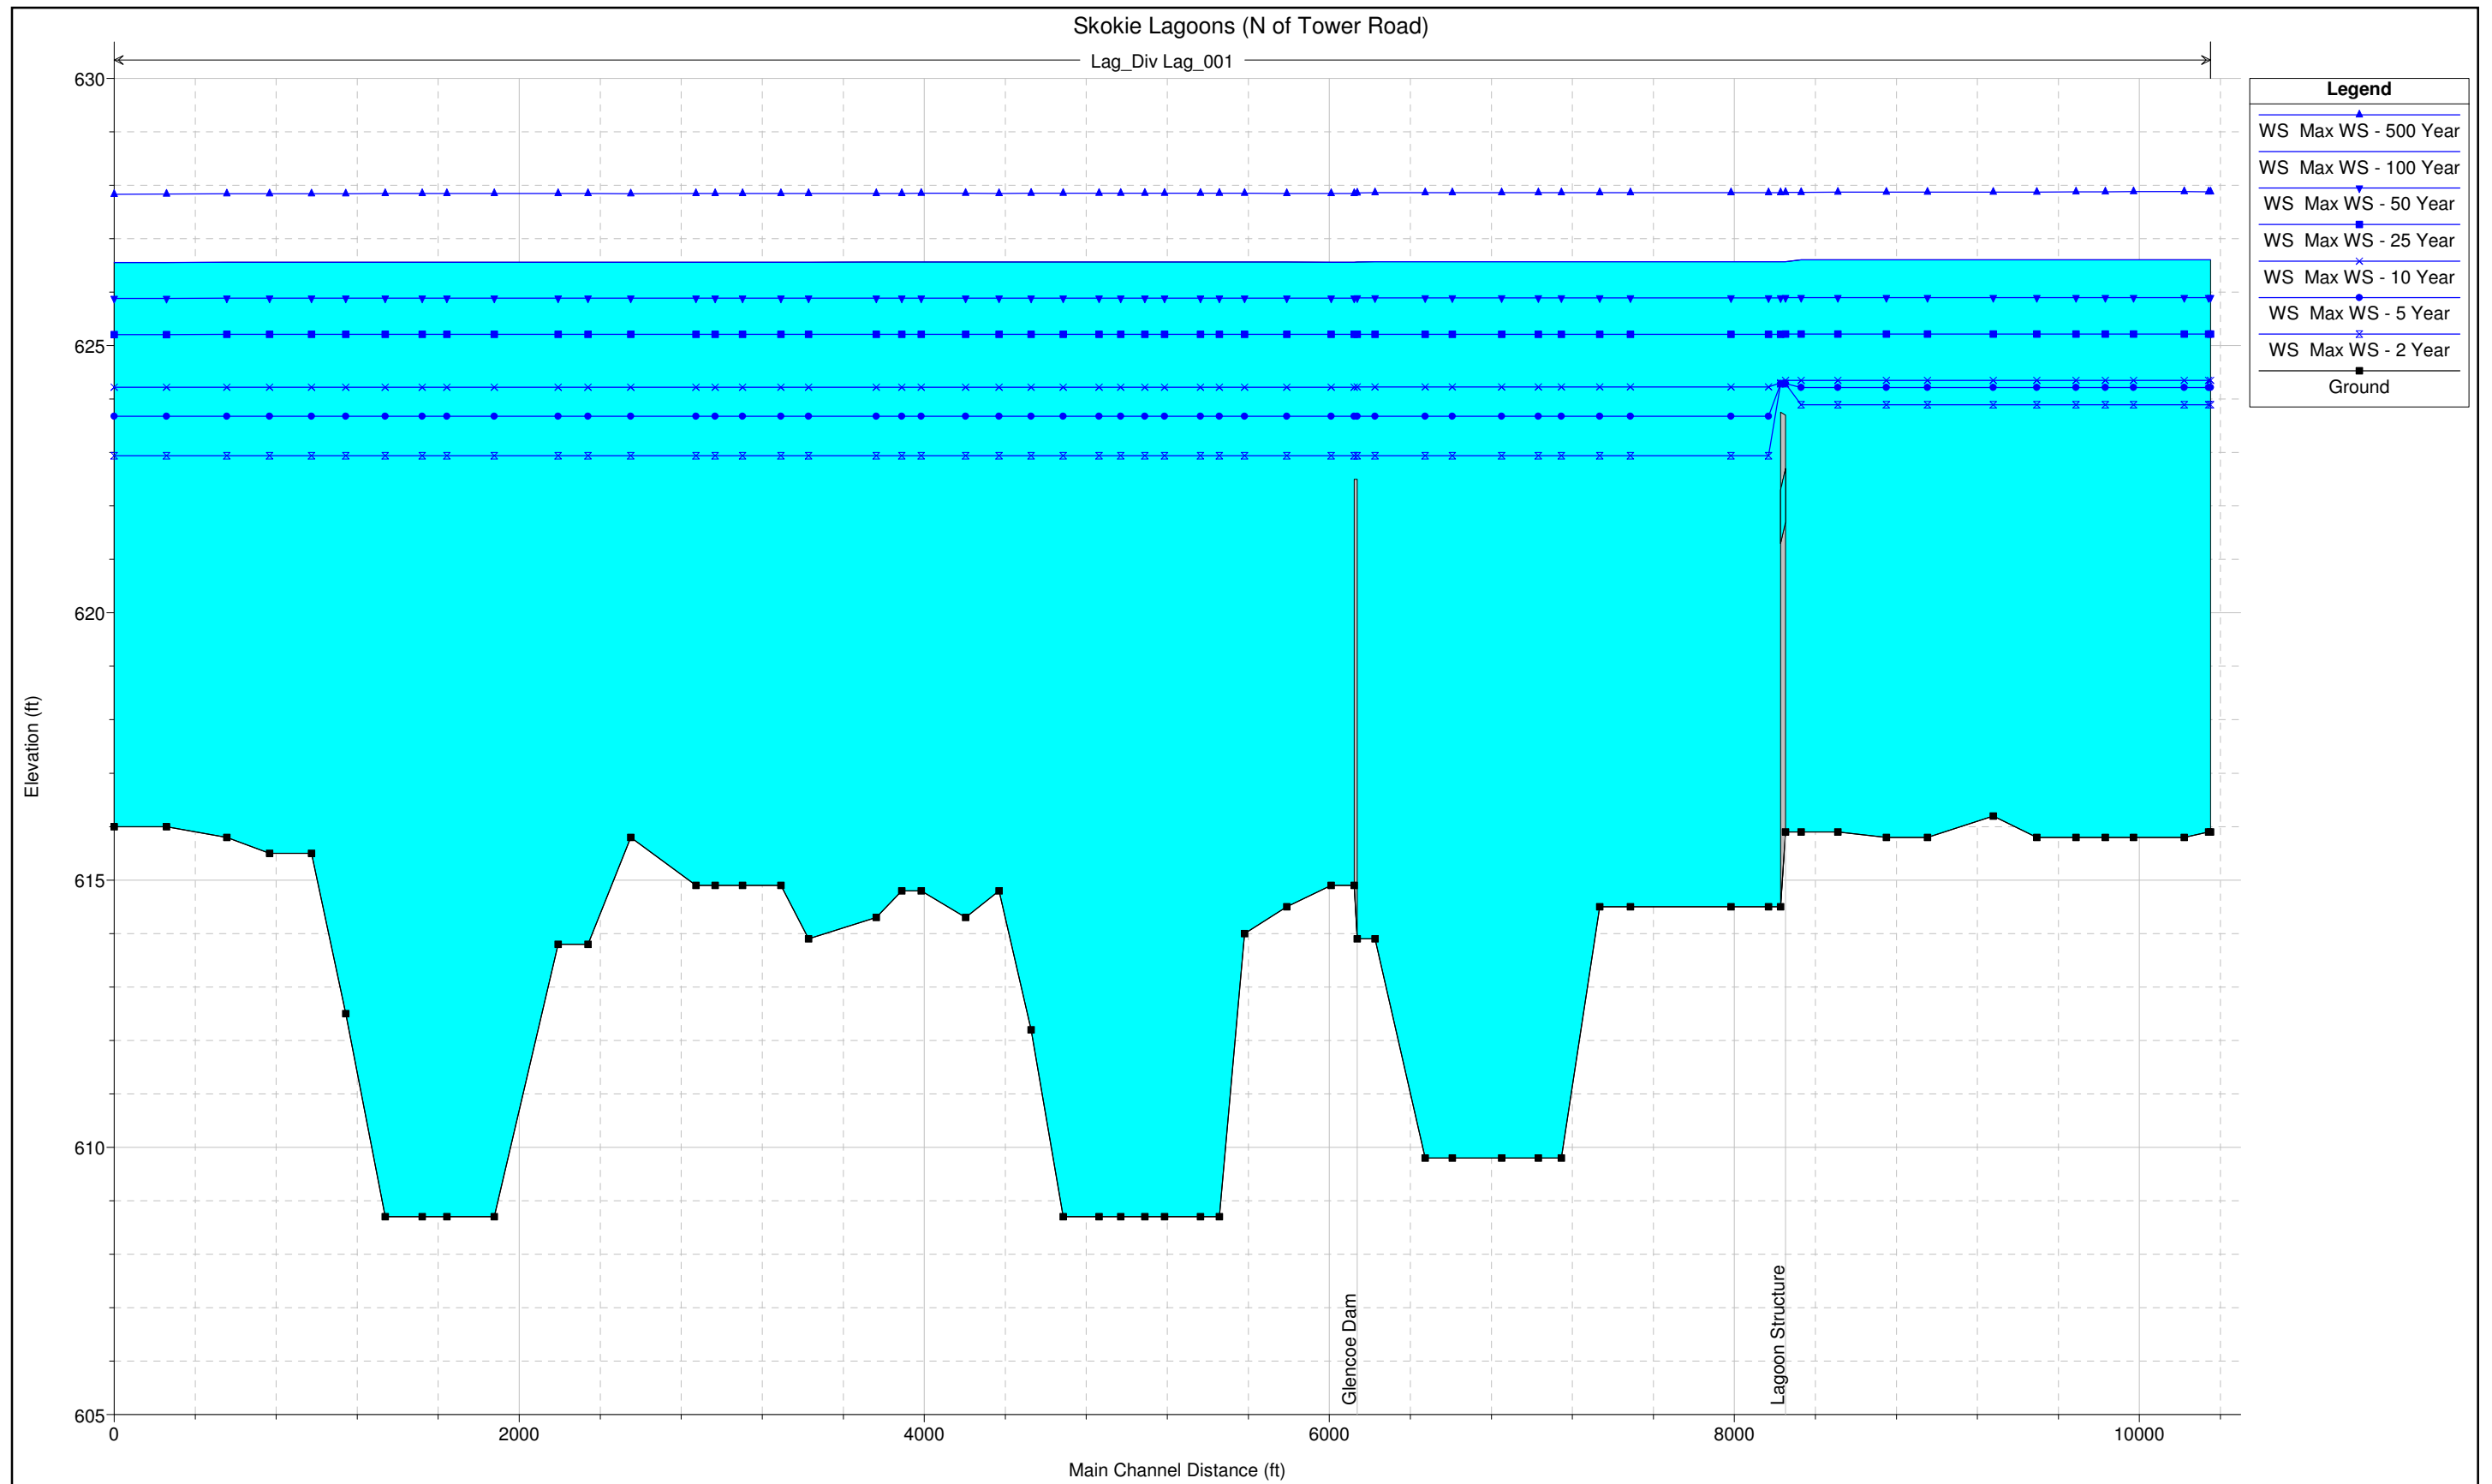

Botanical Garden Diversion from Lake-Cook Road to confluence with the Skokie River

Botanical Garden Diversion - East Split from reach Bot_001 to reach Bot_004

Skokie River West Ditch from Dundee Road to confluence with the Skokie River

Skokie River East Ditch from its headwater to confluence with the Skokie River

Skokie Lagoons from just D/S of Dundee Road to Tower Road

Skokie Lagoons from just D/S of Tower Road to confluence with the Skokie River at reach SKO_008

Skokie River from Lake-Cook Road to Dundee Road

Skokie River from just D/S of Dundee Road to just U/S of Tower Road

Skokie River from Tower Road dam to just U/S of Willow Road Dam

Skokie River from Willow Road Dam to confluence with the Middle Fork