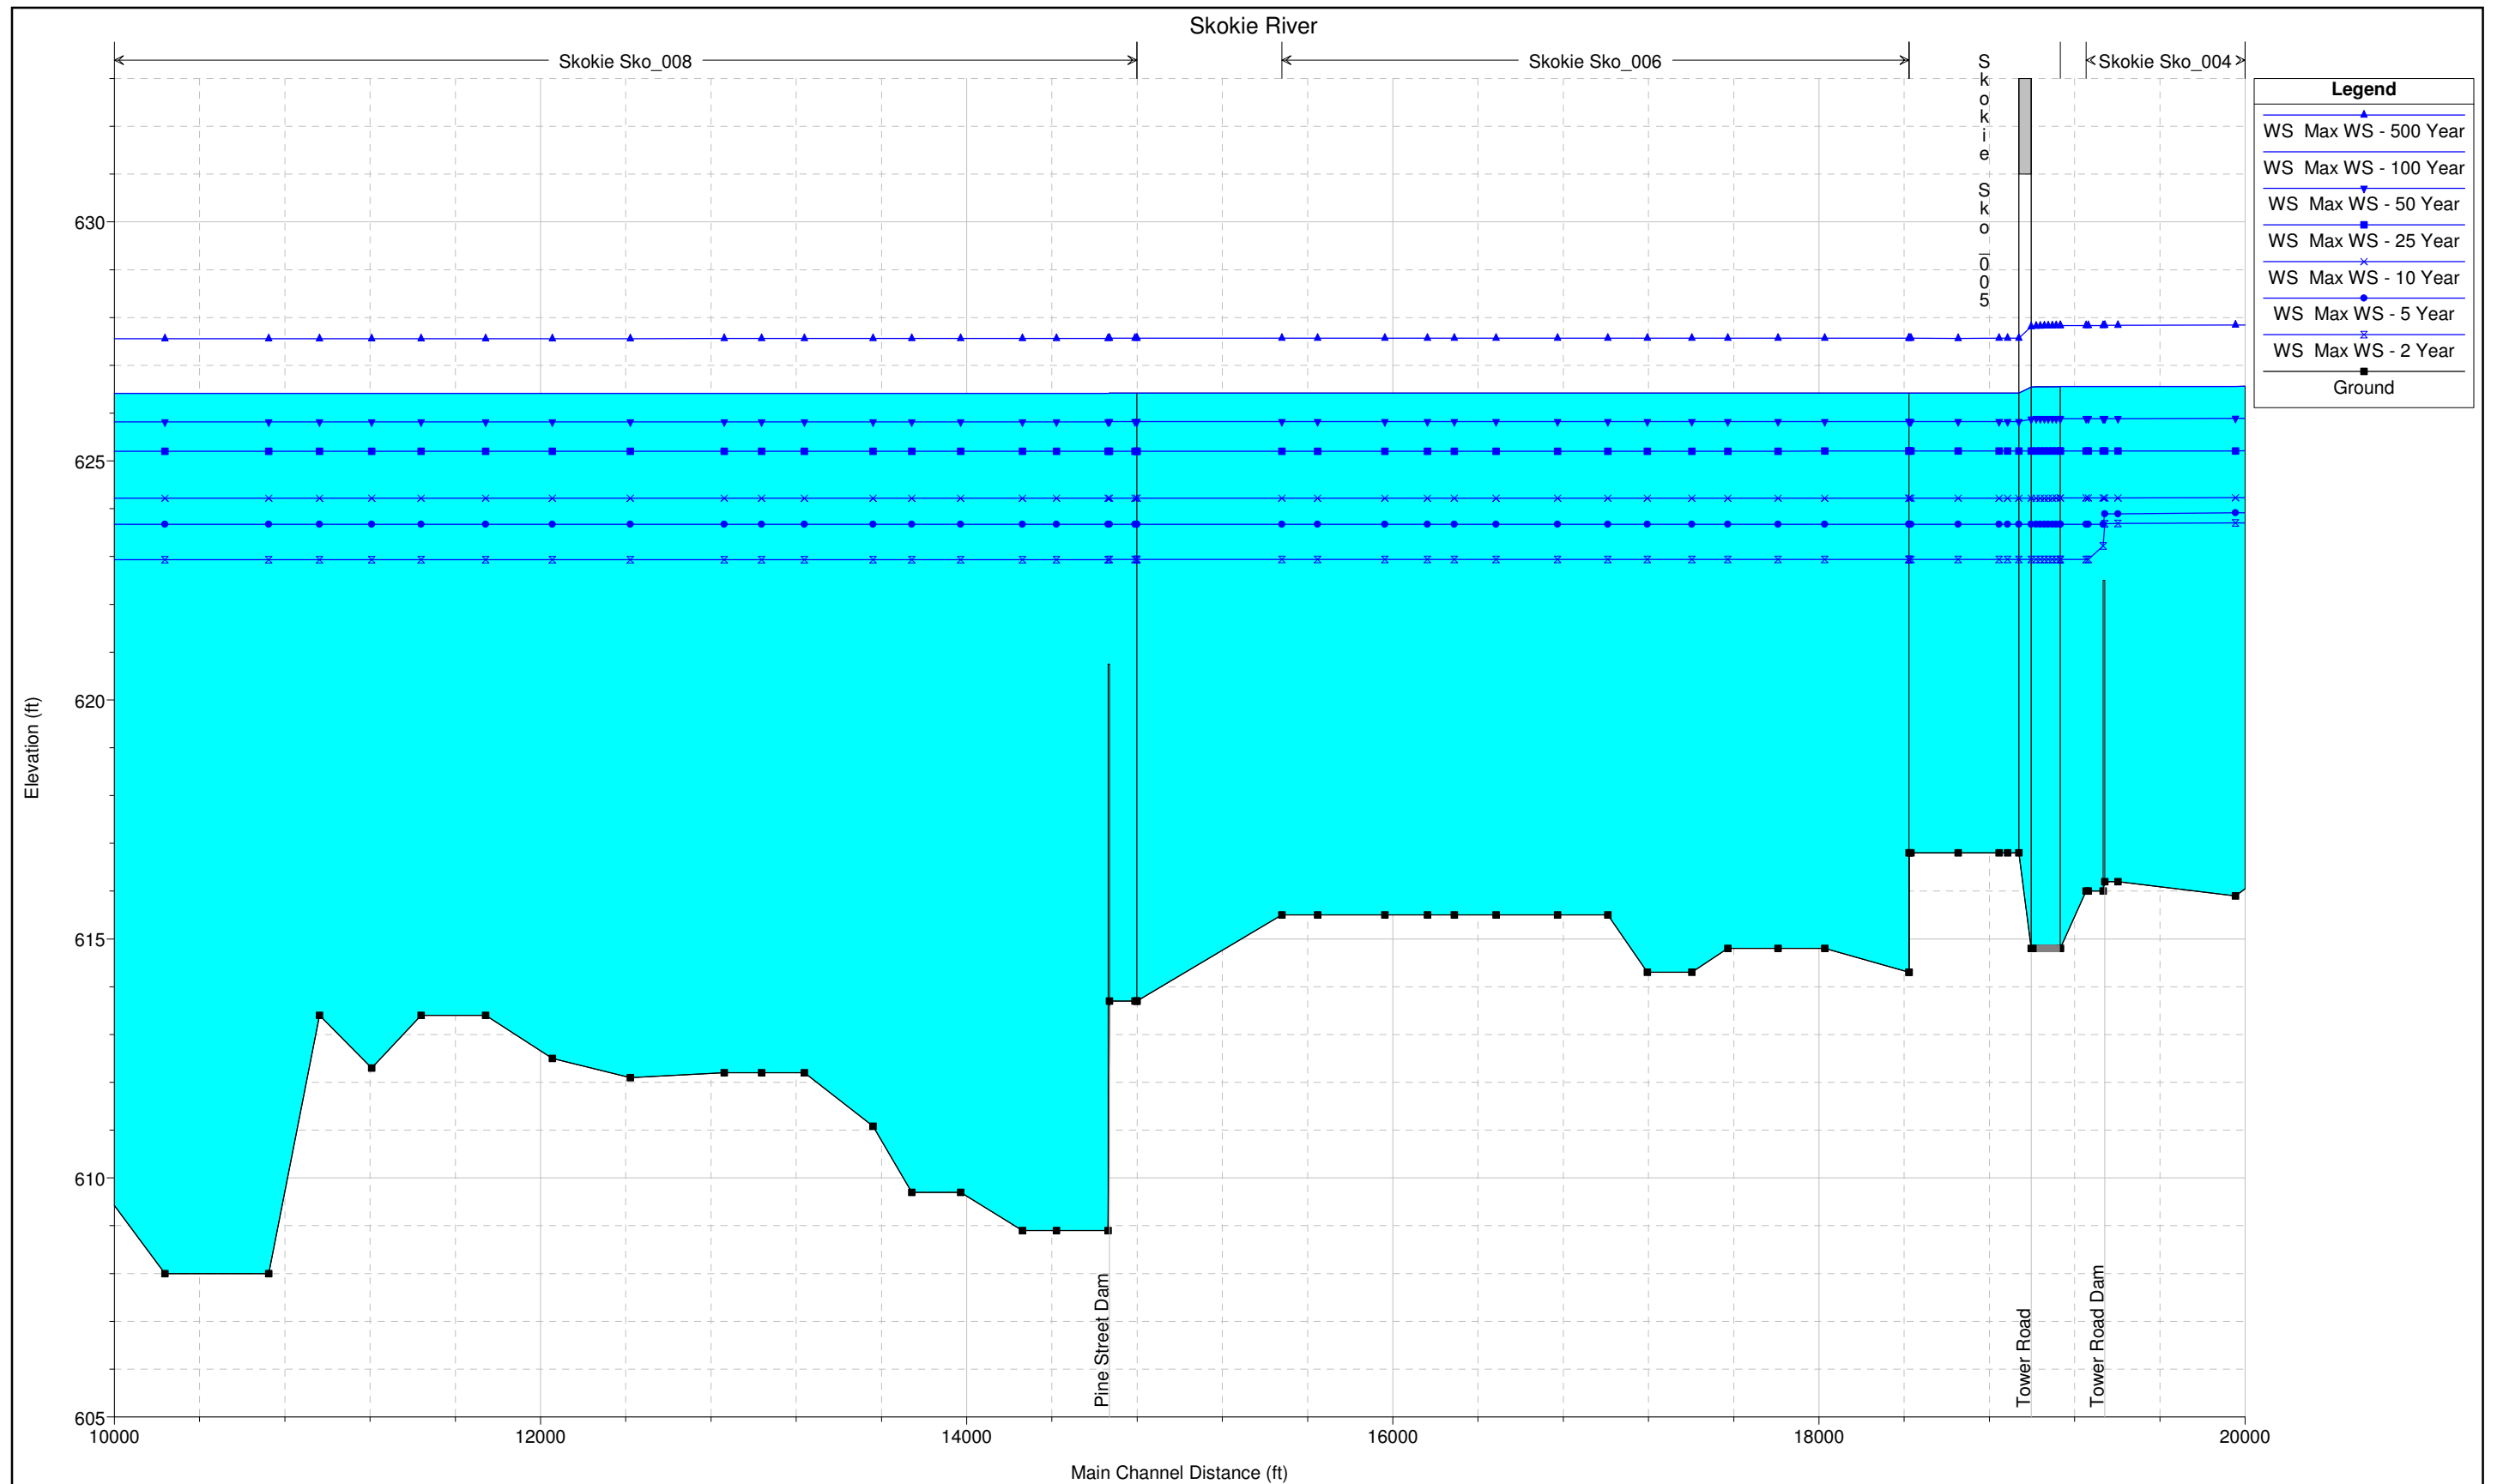

Botanical Garden Diversion from Lake-Cook Road to confluence with the Skokie River

Botanical Garden Diversion - East Split from reach Bot_001 to reach Bot_004

Skokie River West Ditch from Dundee Road to confluence with the Skokie River

Skokie River East Ditch from its headwater to confluence with the Skokie River

Skokie Lagoons from just D/S of Dundee Road to Tower Road

Skokie Lagoons from just D/S of Tower Road to confluence with the Skokie River at reach SKO_008

Skokie River from Lake-Cook Road to Dundee Road

Skokie River from just D/S of Dundee Road to just U/S of Tower Road

Skokie River from Tower Road dam to just U/S of Willow Road Dam

Skokie River from Willow Road Dam to confluence with the Middle Fork