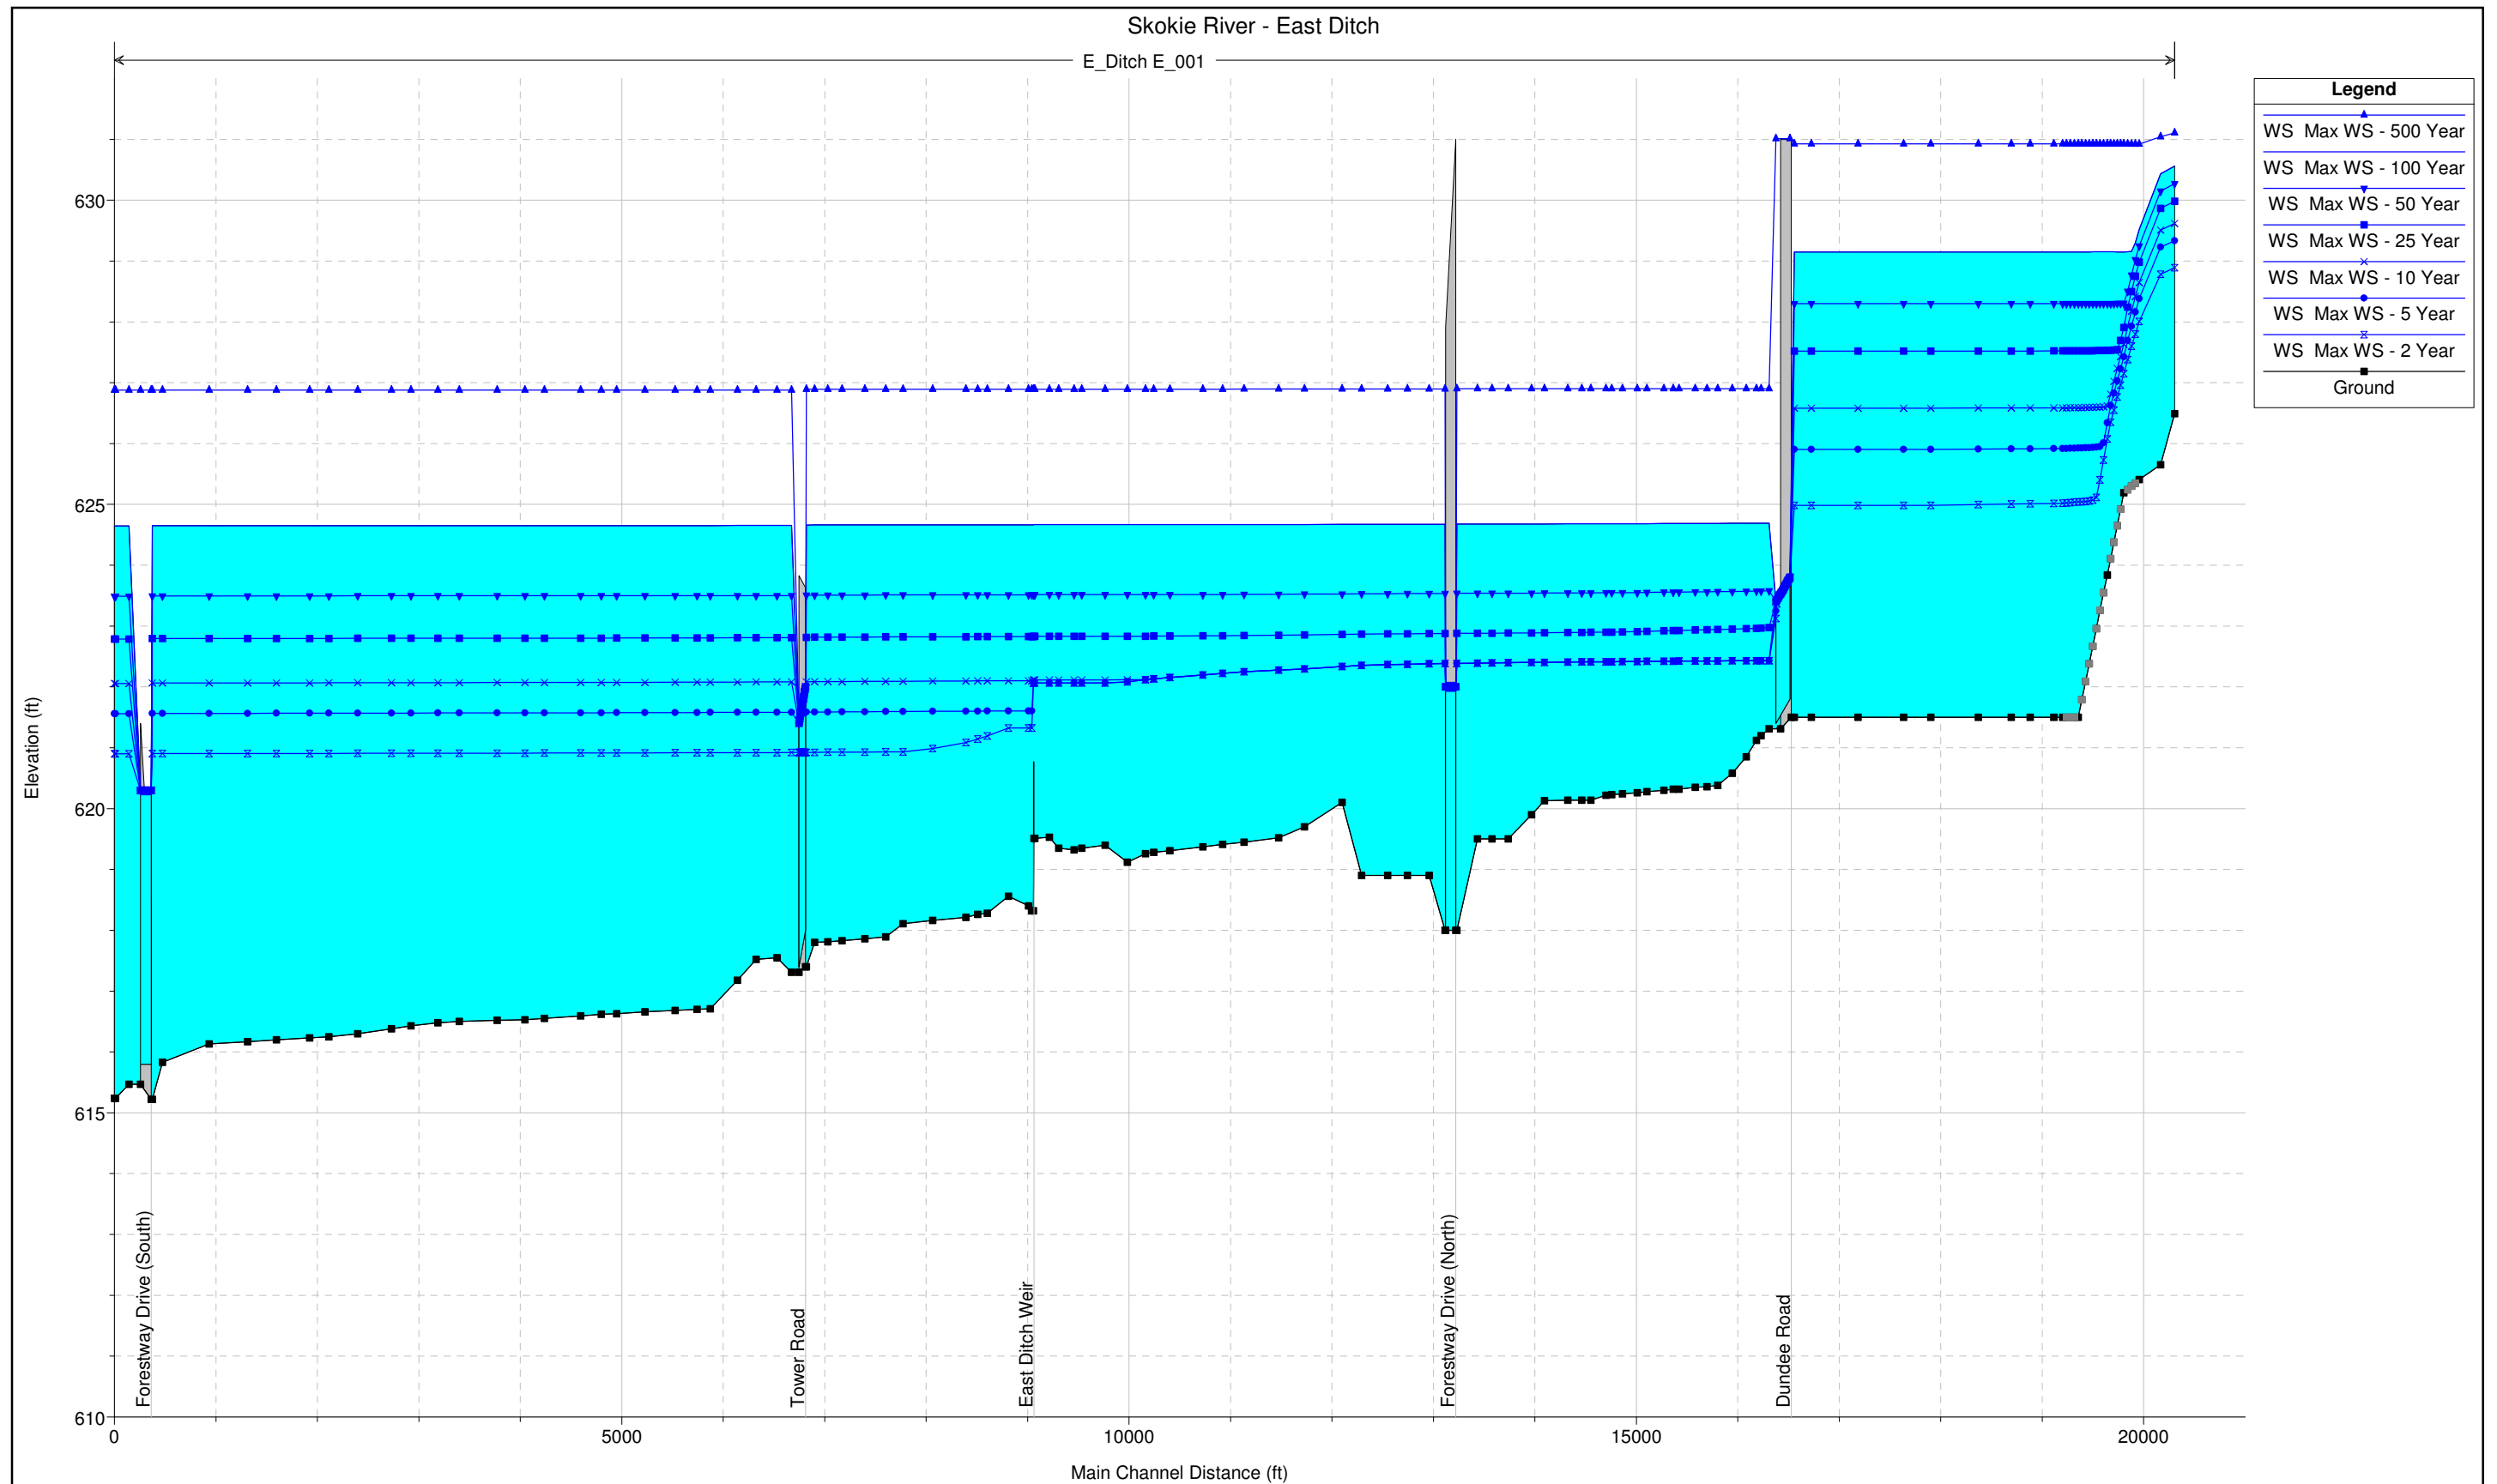

Botanical Garden Diversion from Lake-Cook Road to confluence with the Skokie River

Botanical Garden Diversion - East Split from reach Bot_001 to reach Bot_004

Skokie River West Ditch from Dundee Road to confluence with the Skokie River

Skokie River East Ditch from its headwater to confluence with the Skokie River

Skokie Lagoons from just D/S of Dundee Road to Tower Road

Skokie Lagoons from just D/S of Tower Road to confluence with the Skokie River at reach SKO_008

Skokie River from Lake-Cook Road to Dundee Road

Skokie River from just D/S of Dundee Road to just U/S of Tower Road

Skokie River from Tower Road dam to just U/S of Willow Road Dam

Skokie River from Willow Road Dam to confluence with the Middle Fork