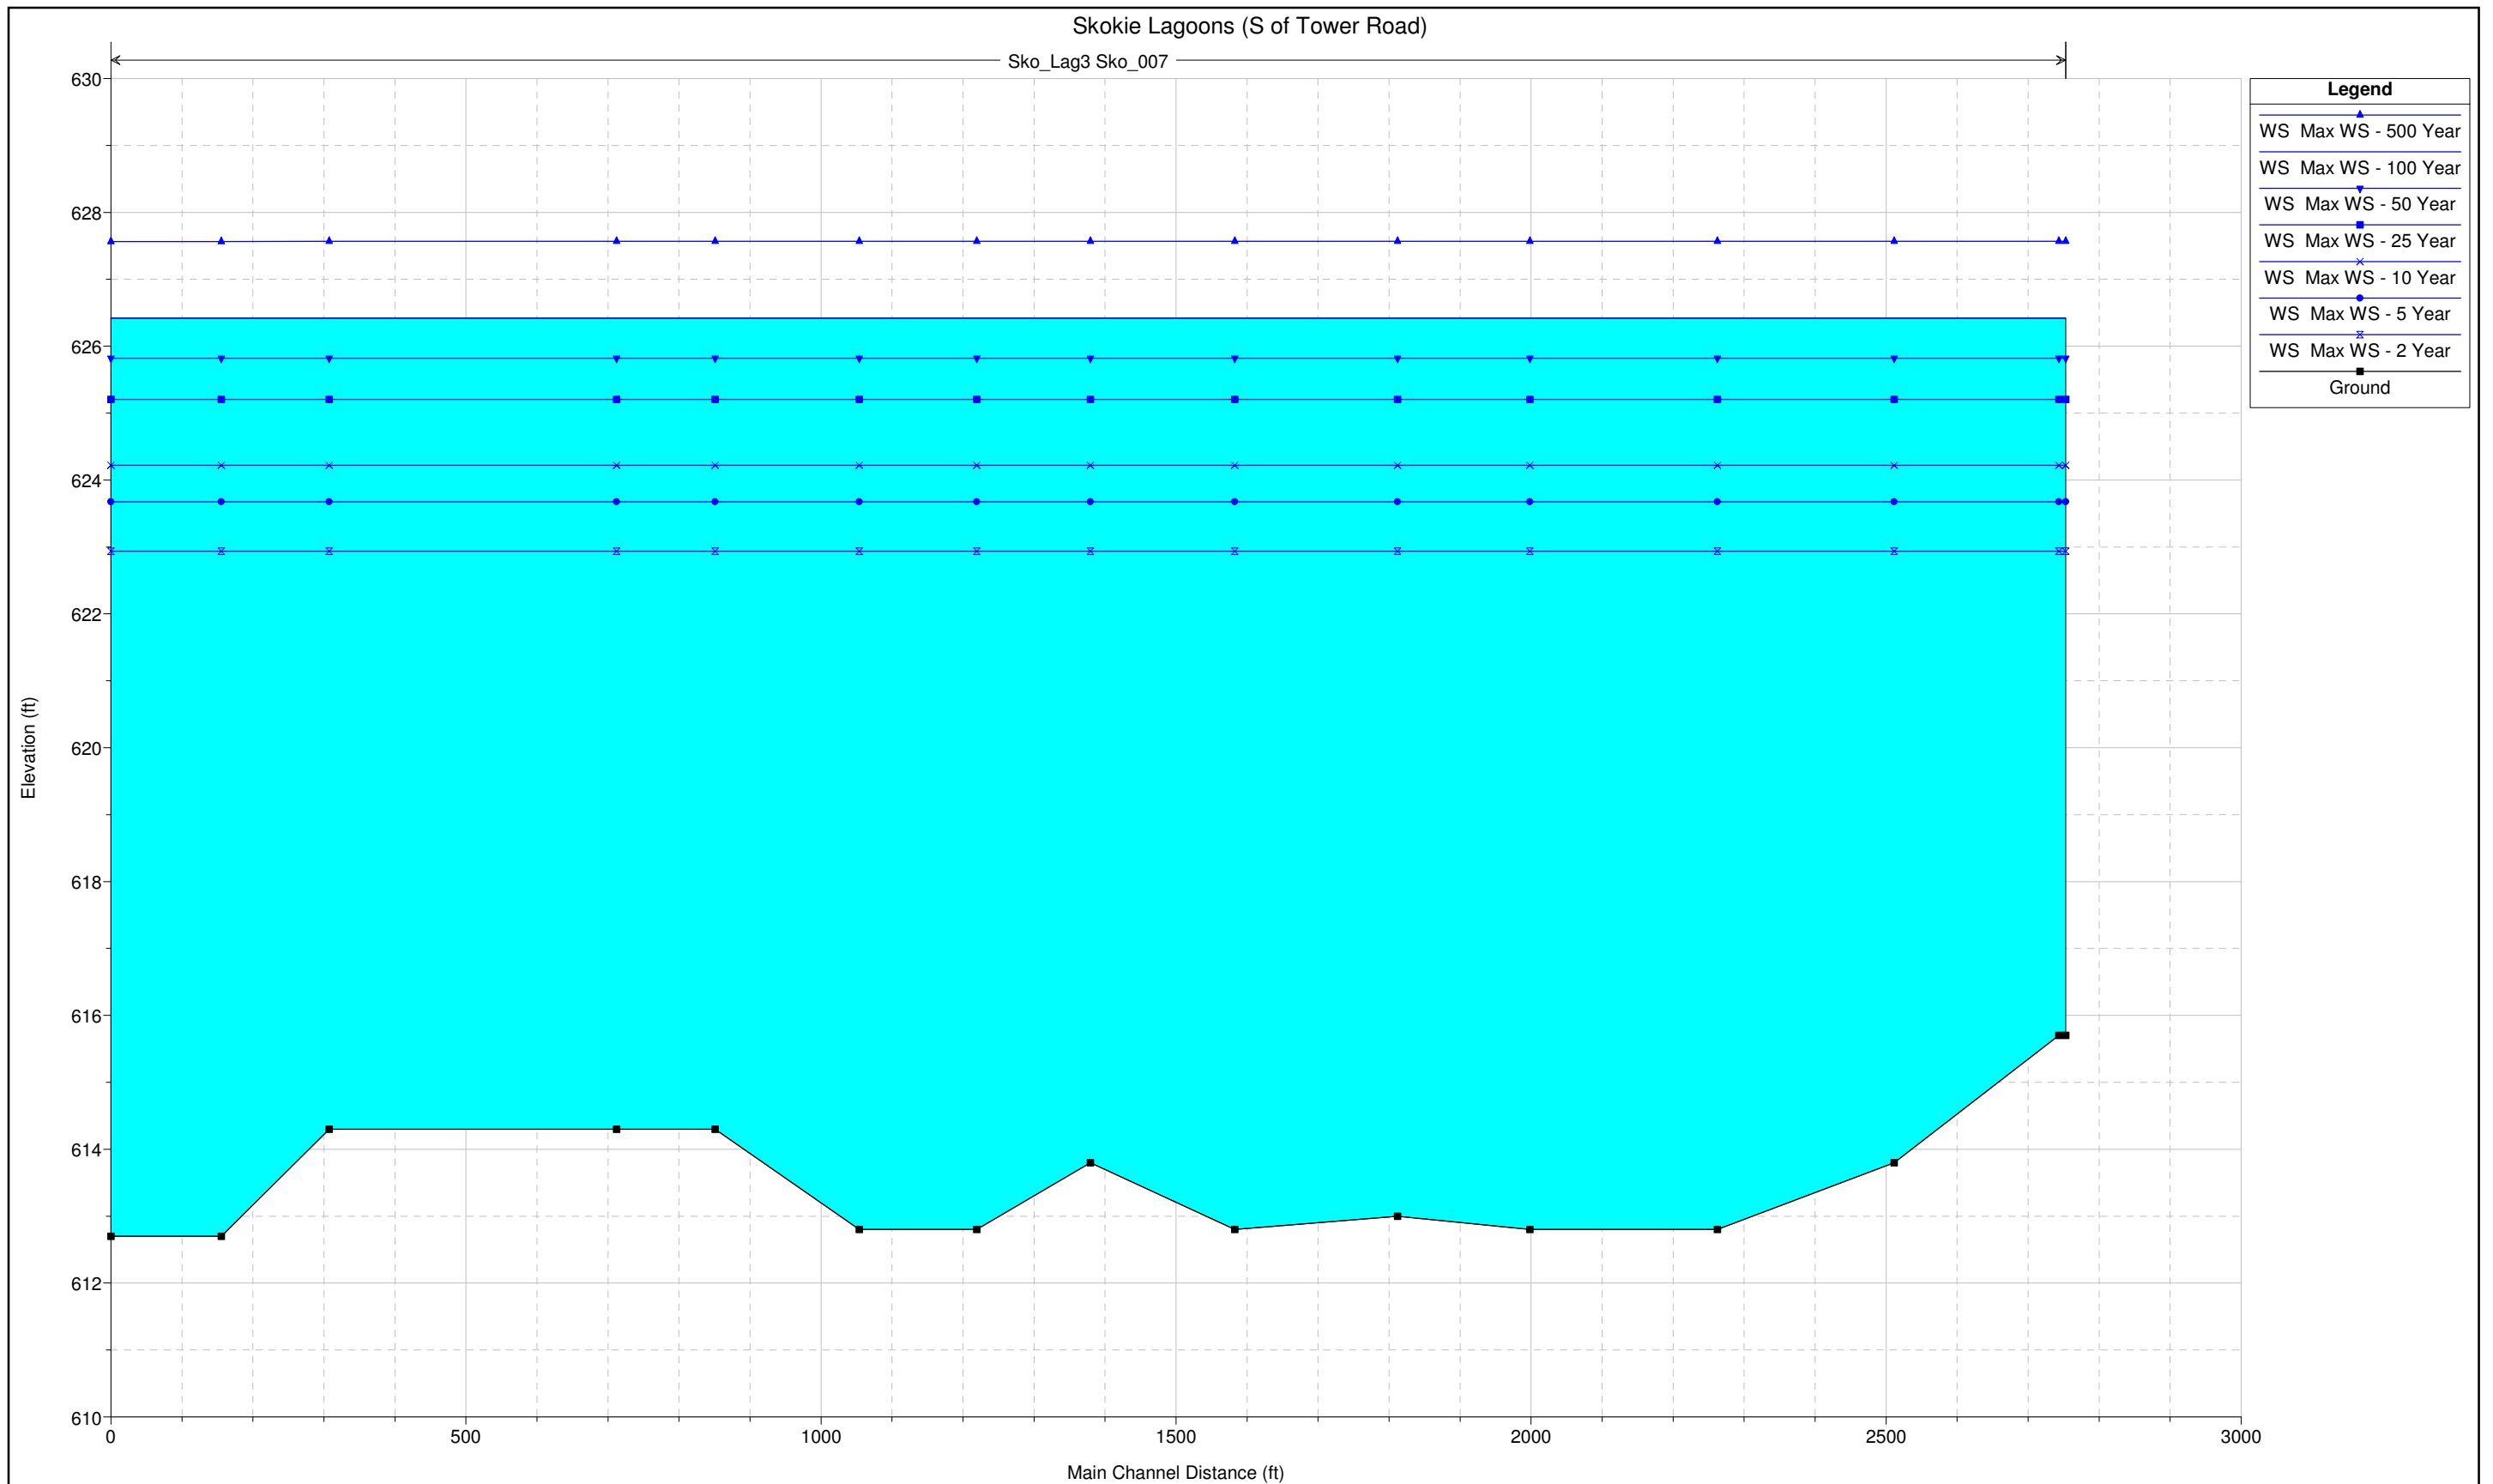

Botanical Garden Diversion from Lake-Cook Road to confluence with the Skokie River

Botanical Garden Diversion - East Split from reach Bot_001 to reach Bot_004

Skokie River West Ditch from Dundee Road to confluence with the Skokie River

Skokie River East Ditch from its headwater to confluence with the Skokie River

Skokie Lagoons from just D/S of Dundee Road to Tower Road

Skokie Lagoons from just D/S of Tower Road to confluence with the Skokie River at reach SKO_008

Skokie River from Lake-Cook Road to Dundee Road

Skokie River from just D/S of Dundee Road to just U/S of Tower Road

Skokie River from Tower Road dam to just U/S of Willow Road Dam

Skokie River from Willow Road Dam to confluence with the Middle Fork