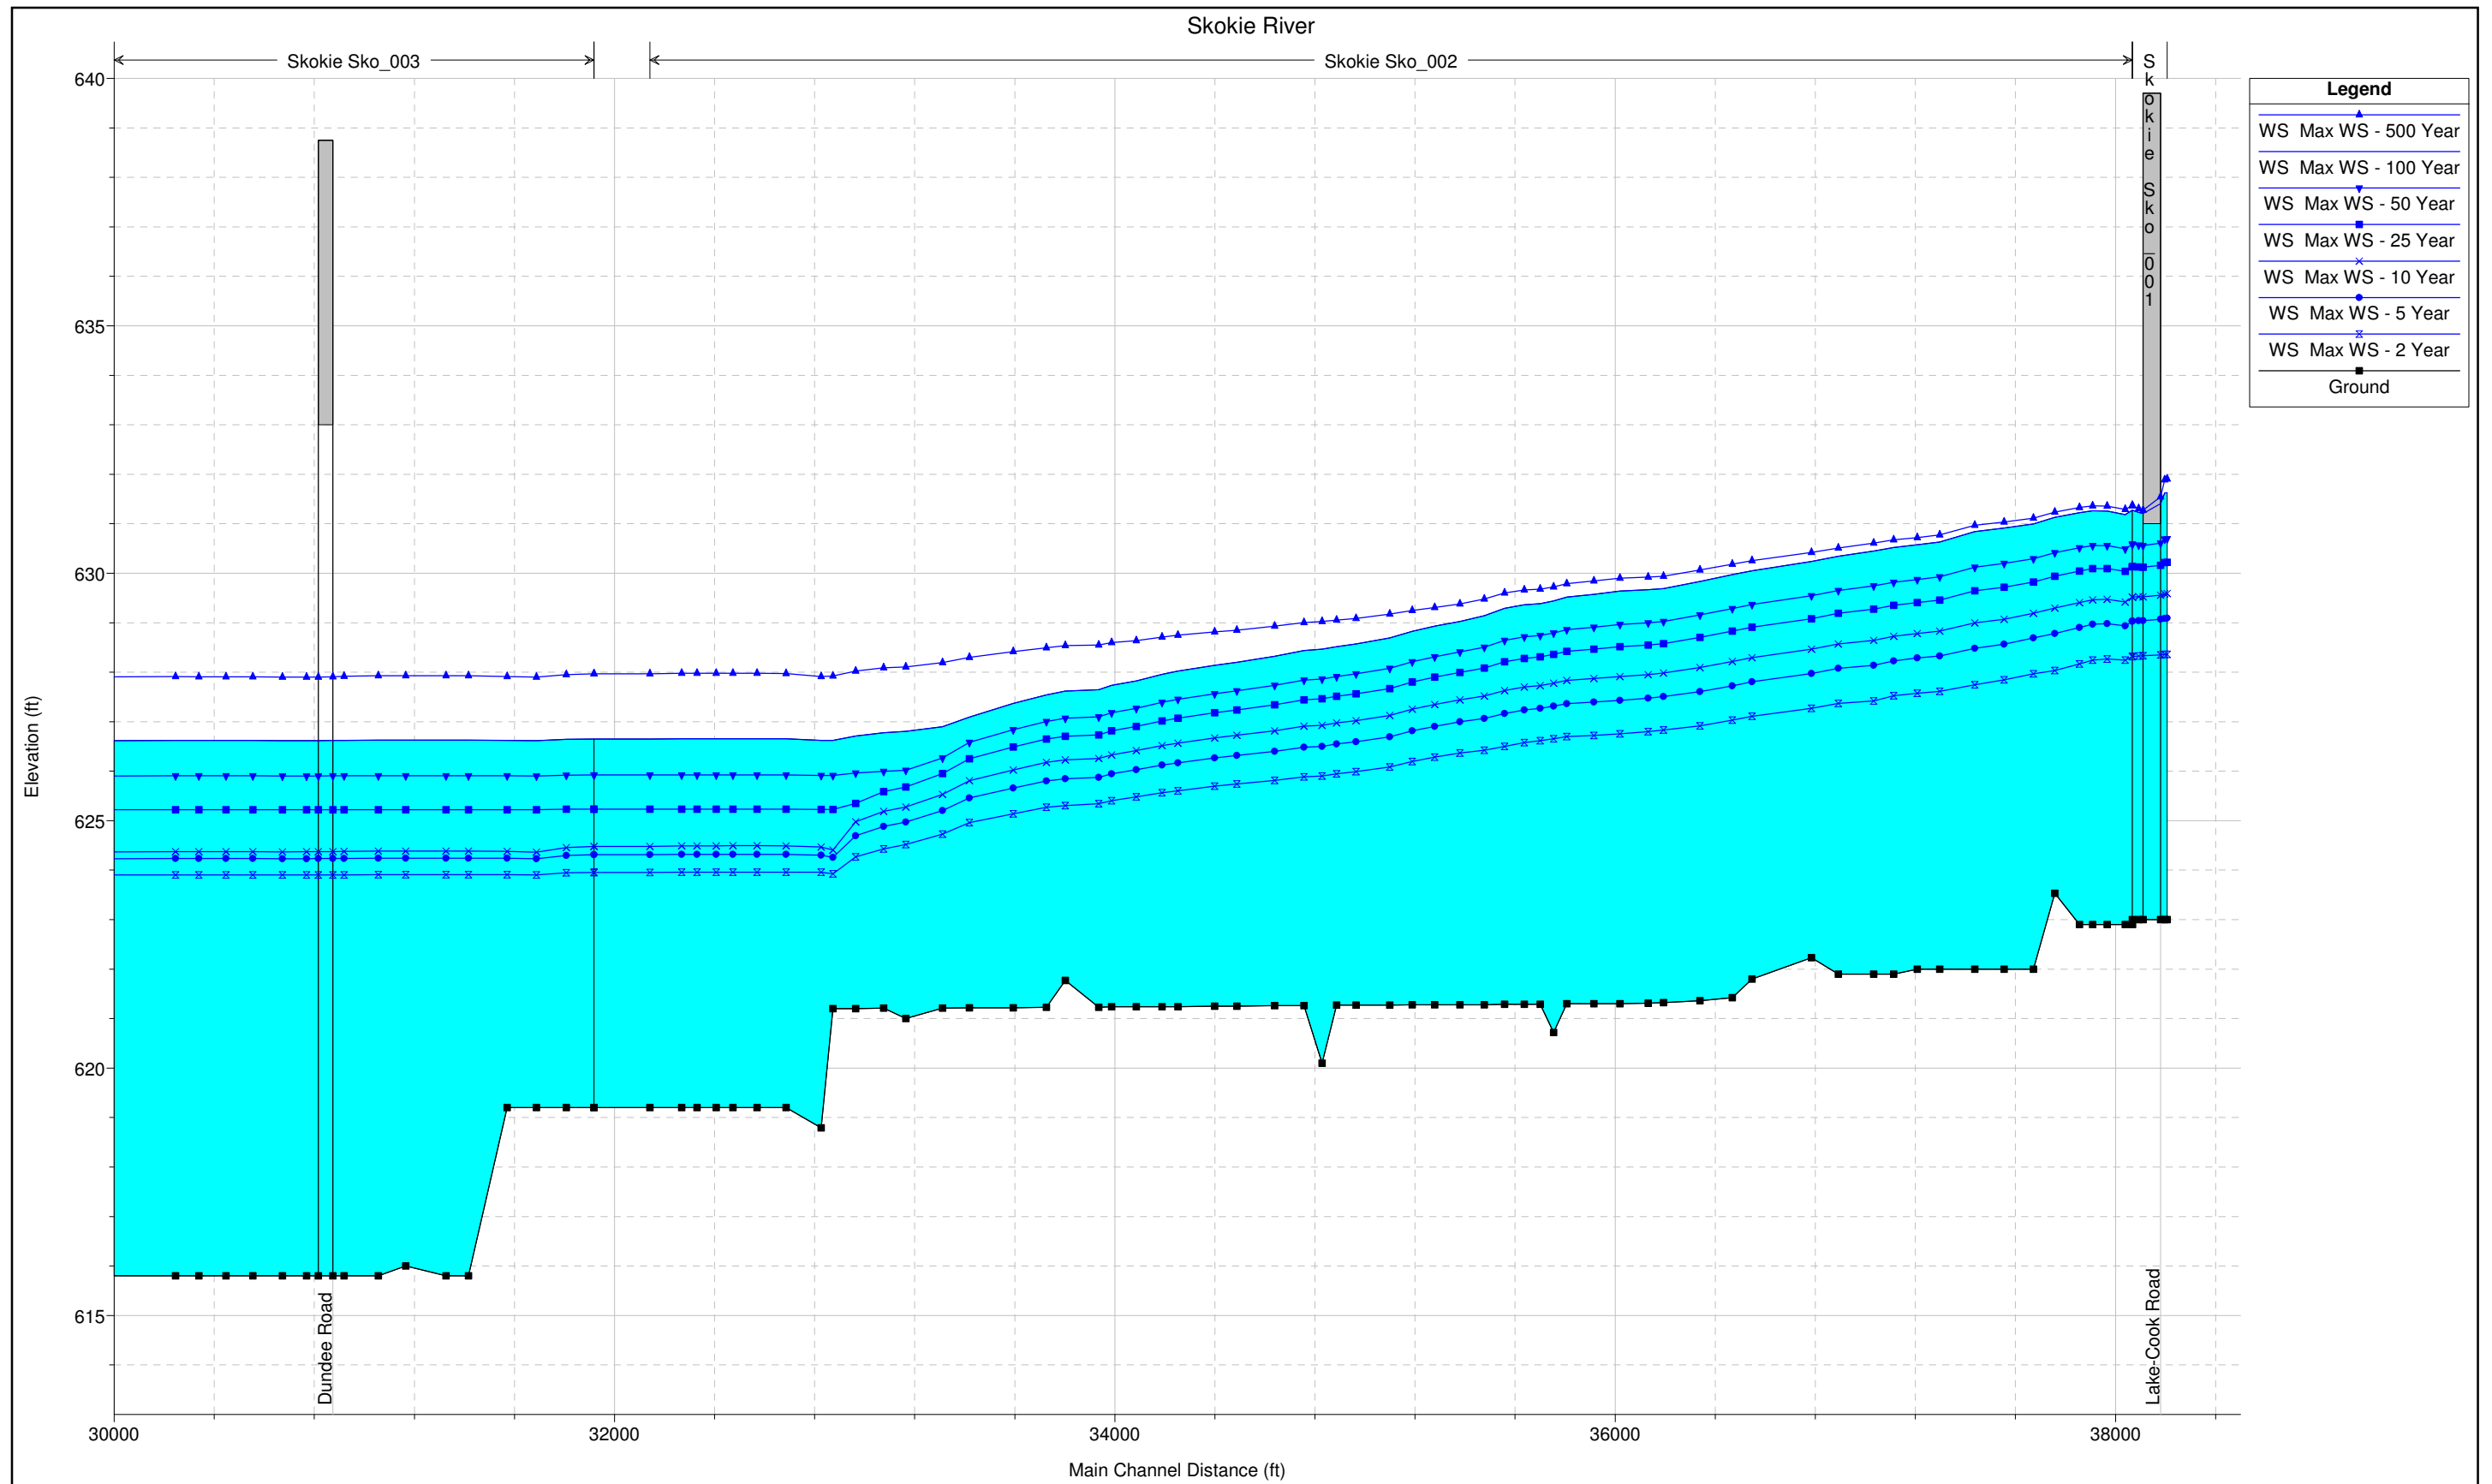

Botanical Garden Diversion from Lake-Cook Road to confluence with the Skokie River

Botanical Garden Diversion - East Split from reach Bot_001 to reach Bot_004

Skokie River West Ditch from Dundee Road to confluence with the Skokie River

Skokie River East Ditch from its headwater to confluence with the Skokie River

Skokie Lagoons from just D/S of Dundee Road to Tower Road

Skokie Lagoons from just D/S of Tower Road to confluence with the Skokie River at reach SKO_008

Skokie River from Lake-Cook Road to Dundee Road

Skokie River from just D/S of Dundee Road to just U/S of Tower Road

Skokie River from Tower Road dam to just U/S of Willow Road Dam

Skokie River from Willow Road Dam to confluence with the Middle Fork