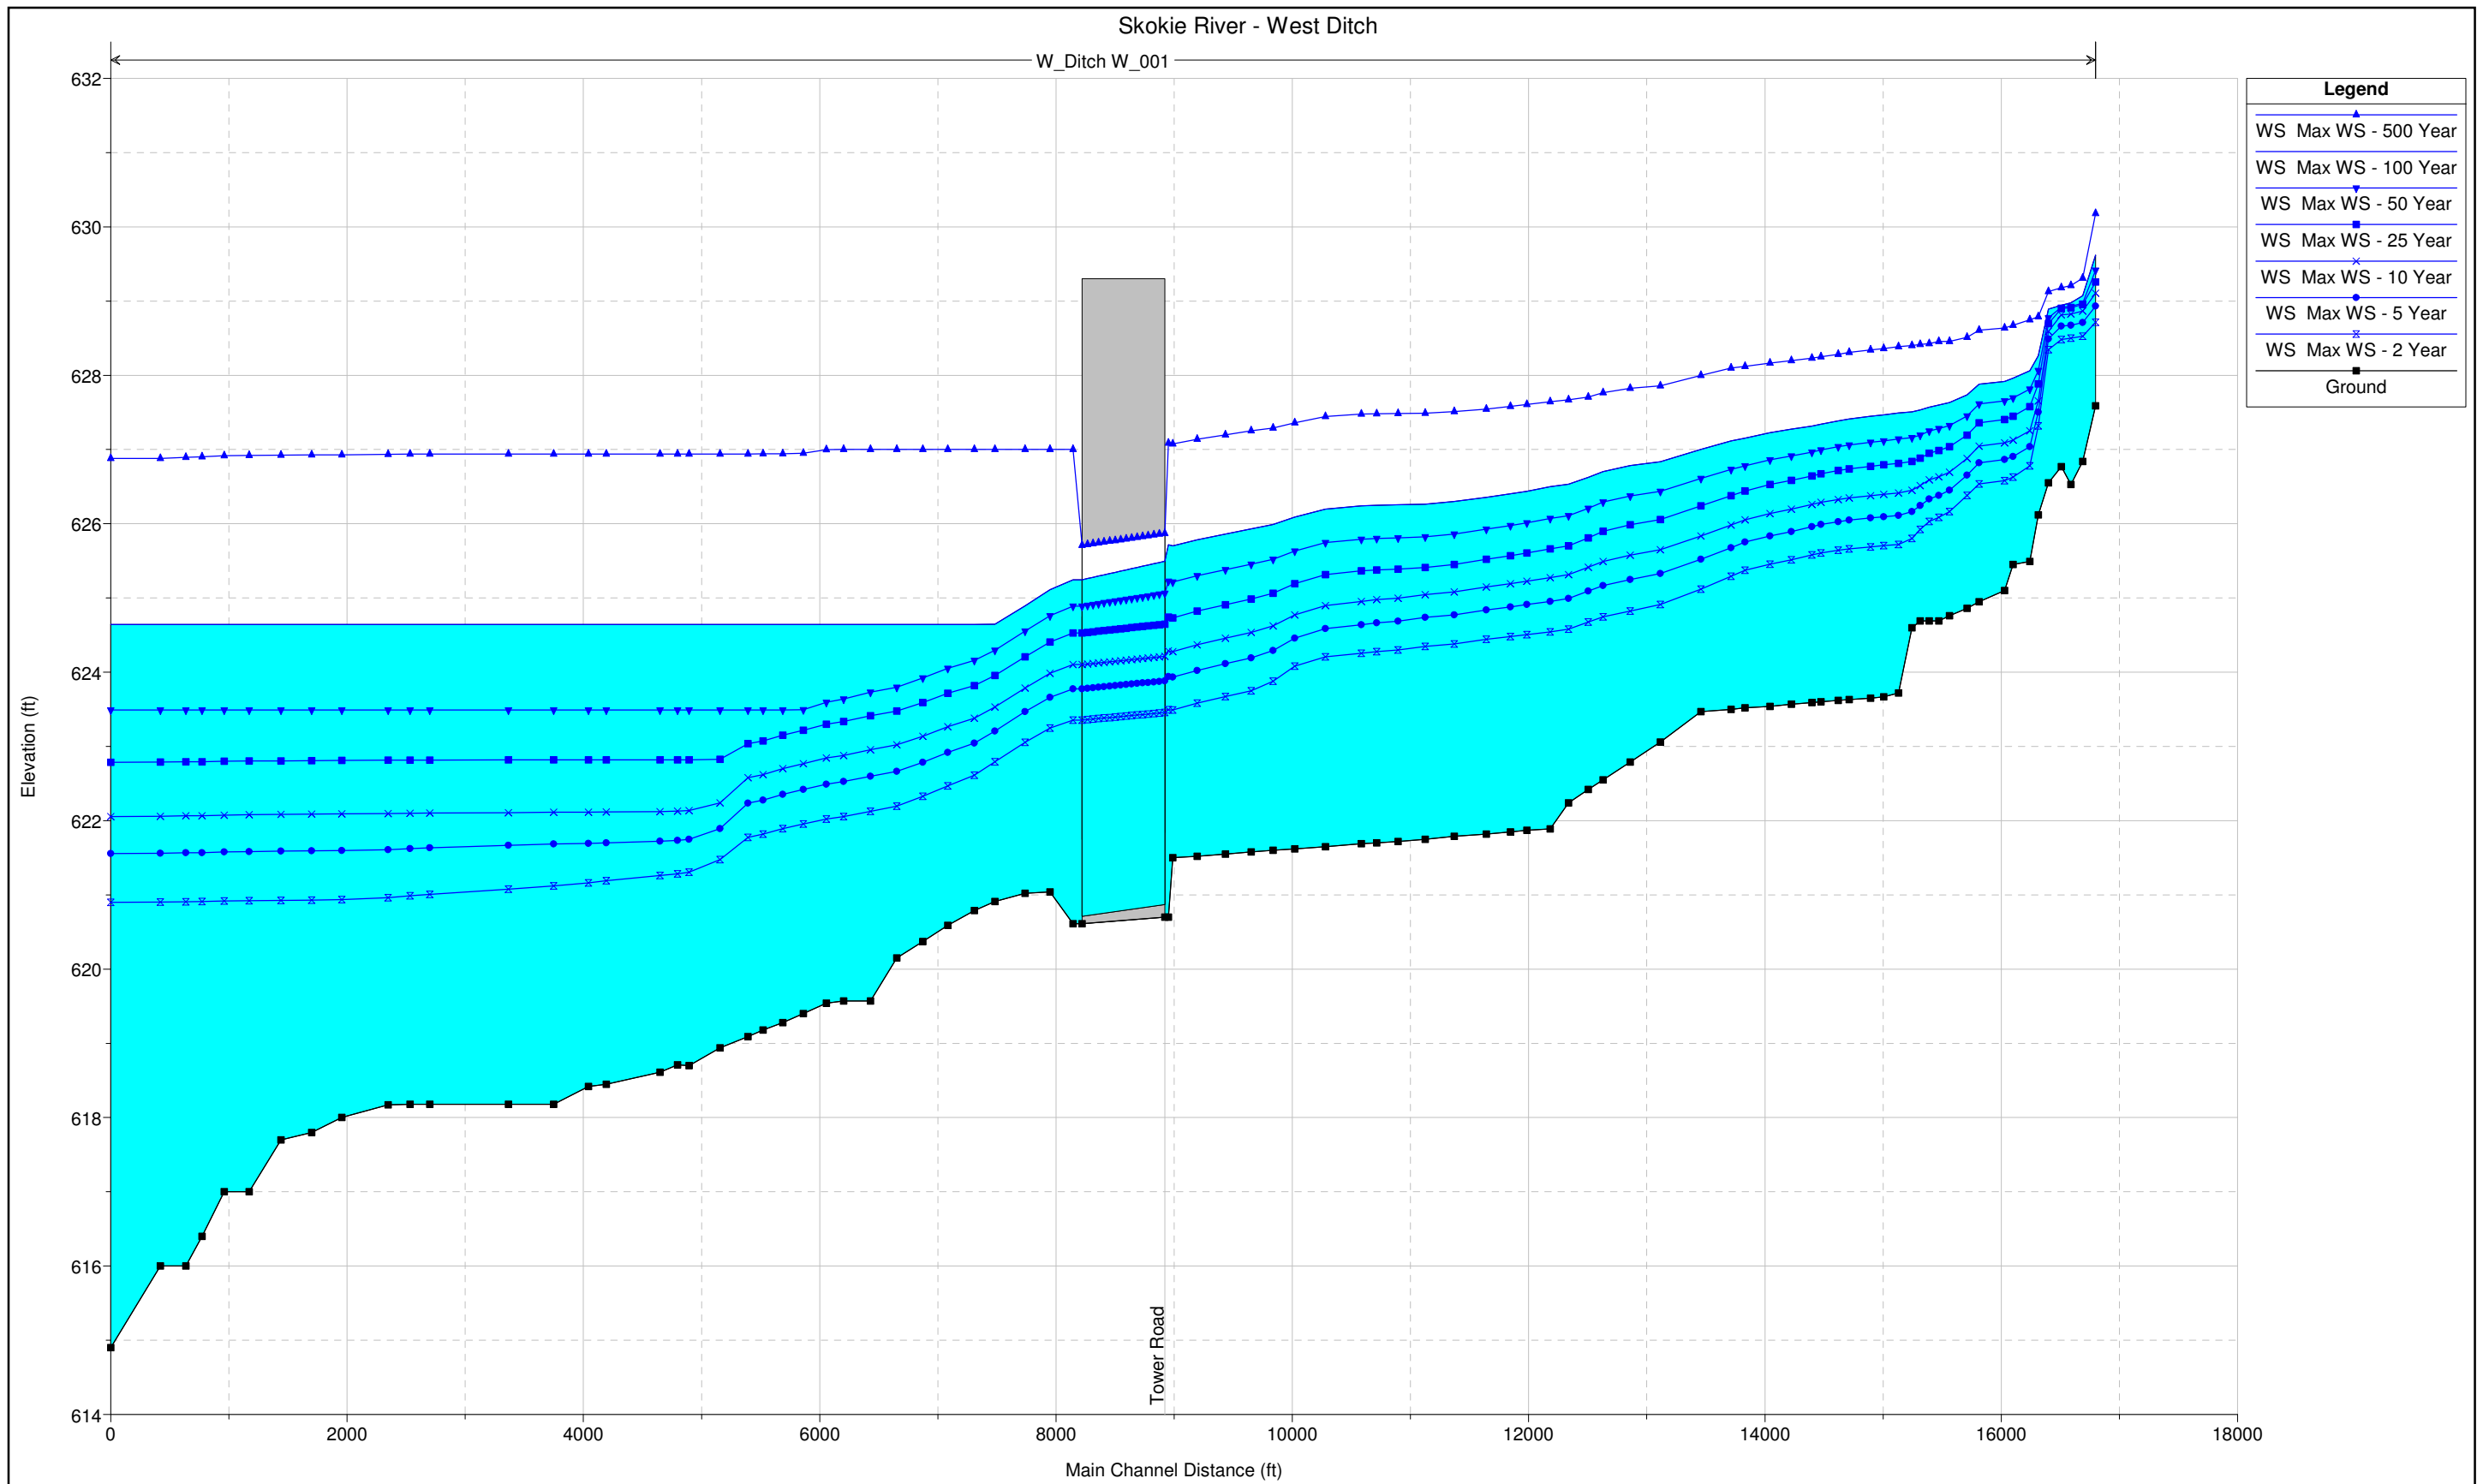

Botanical Garden Diversion from Lake-Cook Road to confluence with the Skokie River

Botanical Garden Diversion - East Split from reach Bot_001 to reach Bot_004

Skokie River West Ditch from Dundee Road to confluence with the Skokie River

Skokie River East Ditch from its headwater to confluence with the Skokie River

Skokie Lagoons from just D/S of Dundee Road to Tower Road

Skokie Lagoons from just D/S of Tower Road to confluence with the Skokie River at reach SKO_008

Skokie River from Lake-Cook Road to Dundee Road

Skokie River from just D/S of Dundee Road to just U/S of Tower Road

Skokie River from Tower Road dam to just U/S of Willow Road Dam

Skokie River from Willow Road Dam to confluence with the Middle Fork