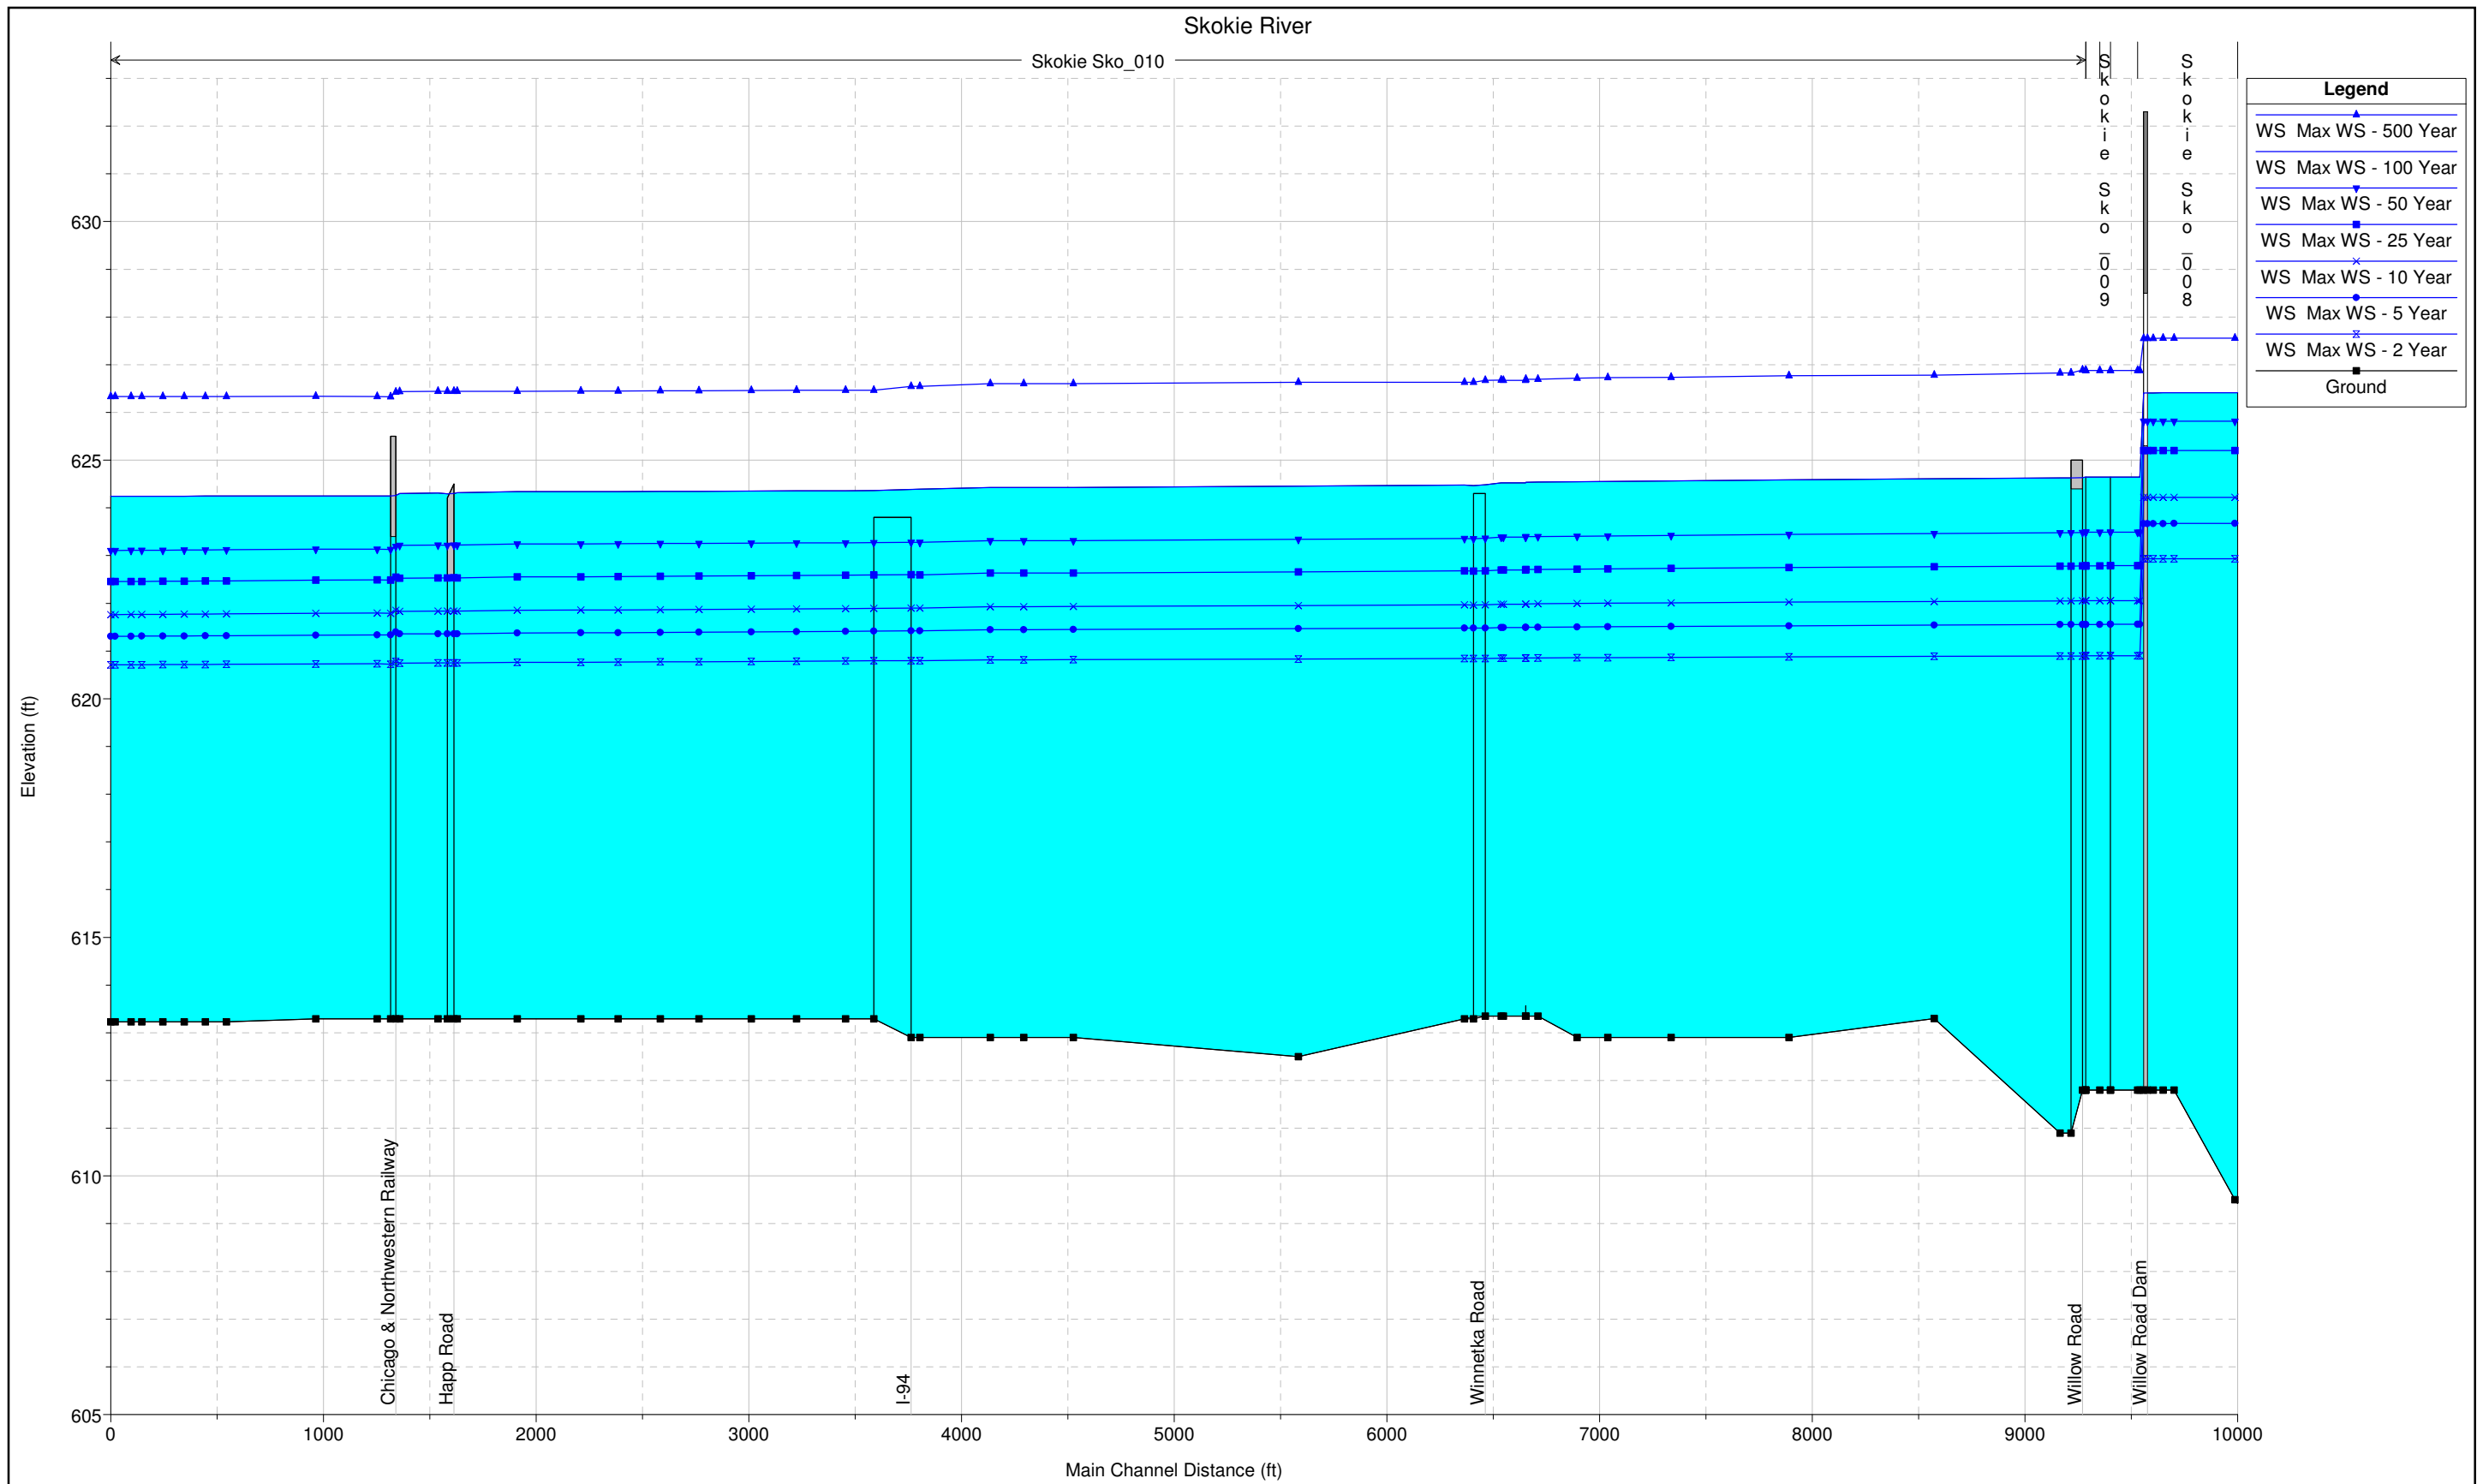

Botanical Garden Diversion from Lake-Cook Road to confluence with the Skokie River

Botanical Garden Diversion - East Split from reach Bot_001 to reach Bot_004

Skokie River West Ditch from Dundee Road to confluence with the Skokie River

Skokie River East Ditch from its headwater to confluence with the Skokie River

Skokie Lagoons from just D/S of Dundee Road to Tower Road

Skokie Lagoons from just D/S of Tower Road to confluence with the Skokie River at reach SKO_008

Skokie River from Lake-Cook Road to Dundee Road

Skokie River from just D/S of Dundee Road to just U/S of Tower Road

Skokie River from Tower Road dam to just U/S of Willow Road Dam

Skokie River from Willow Road Dam to confluence with the Middle Fork