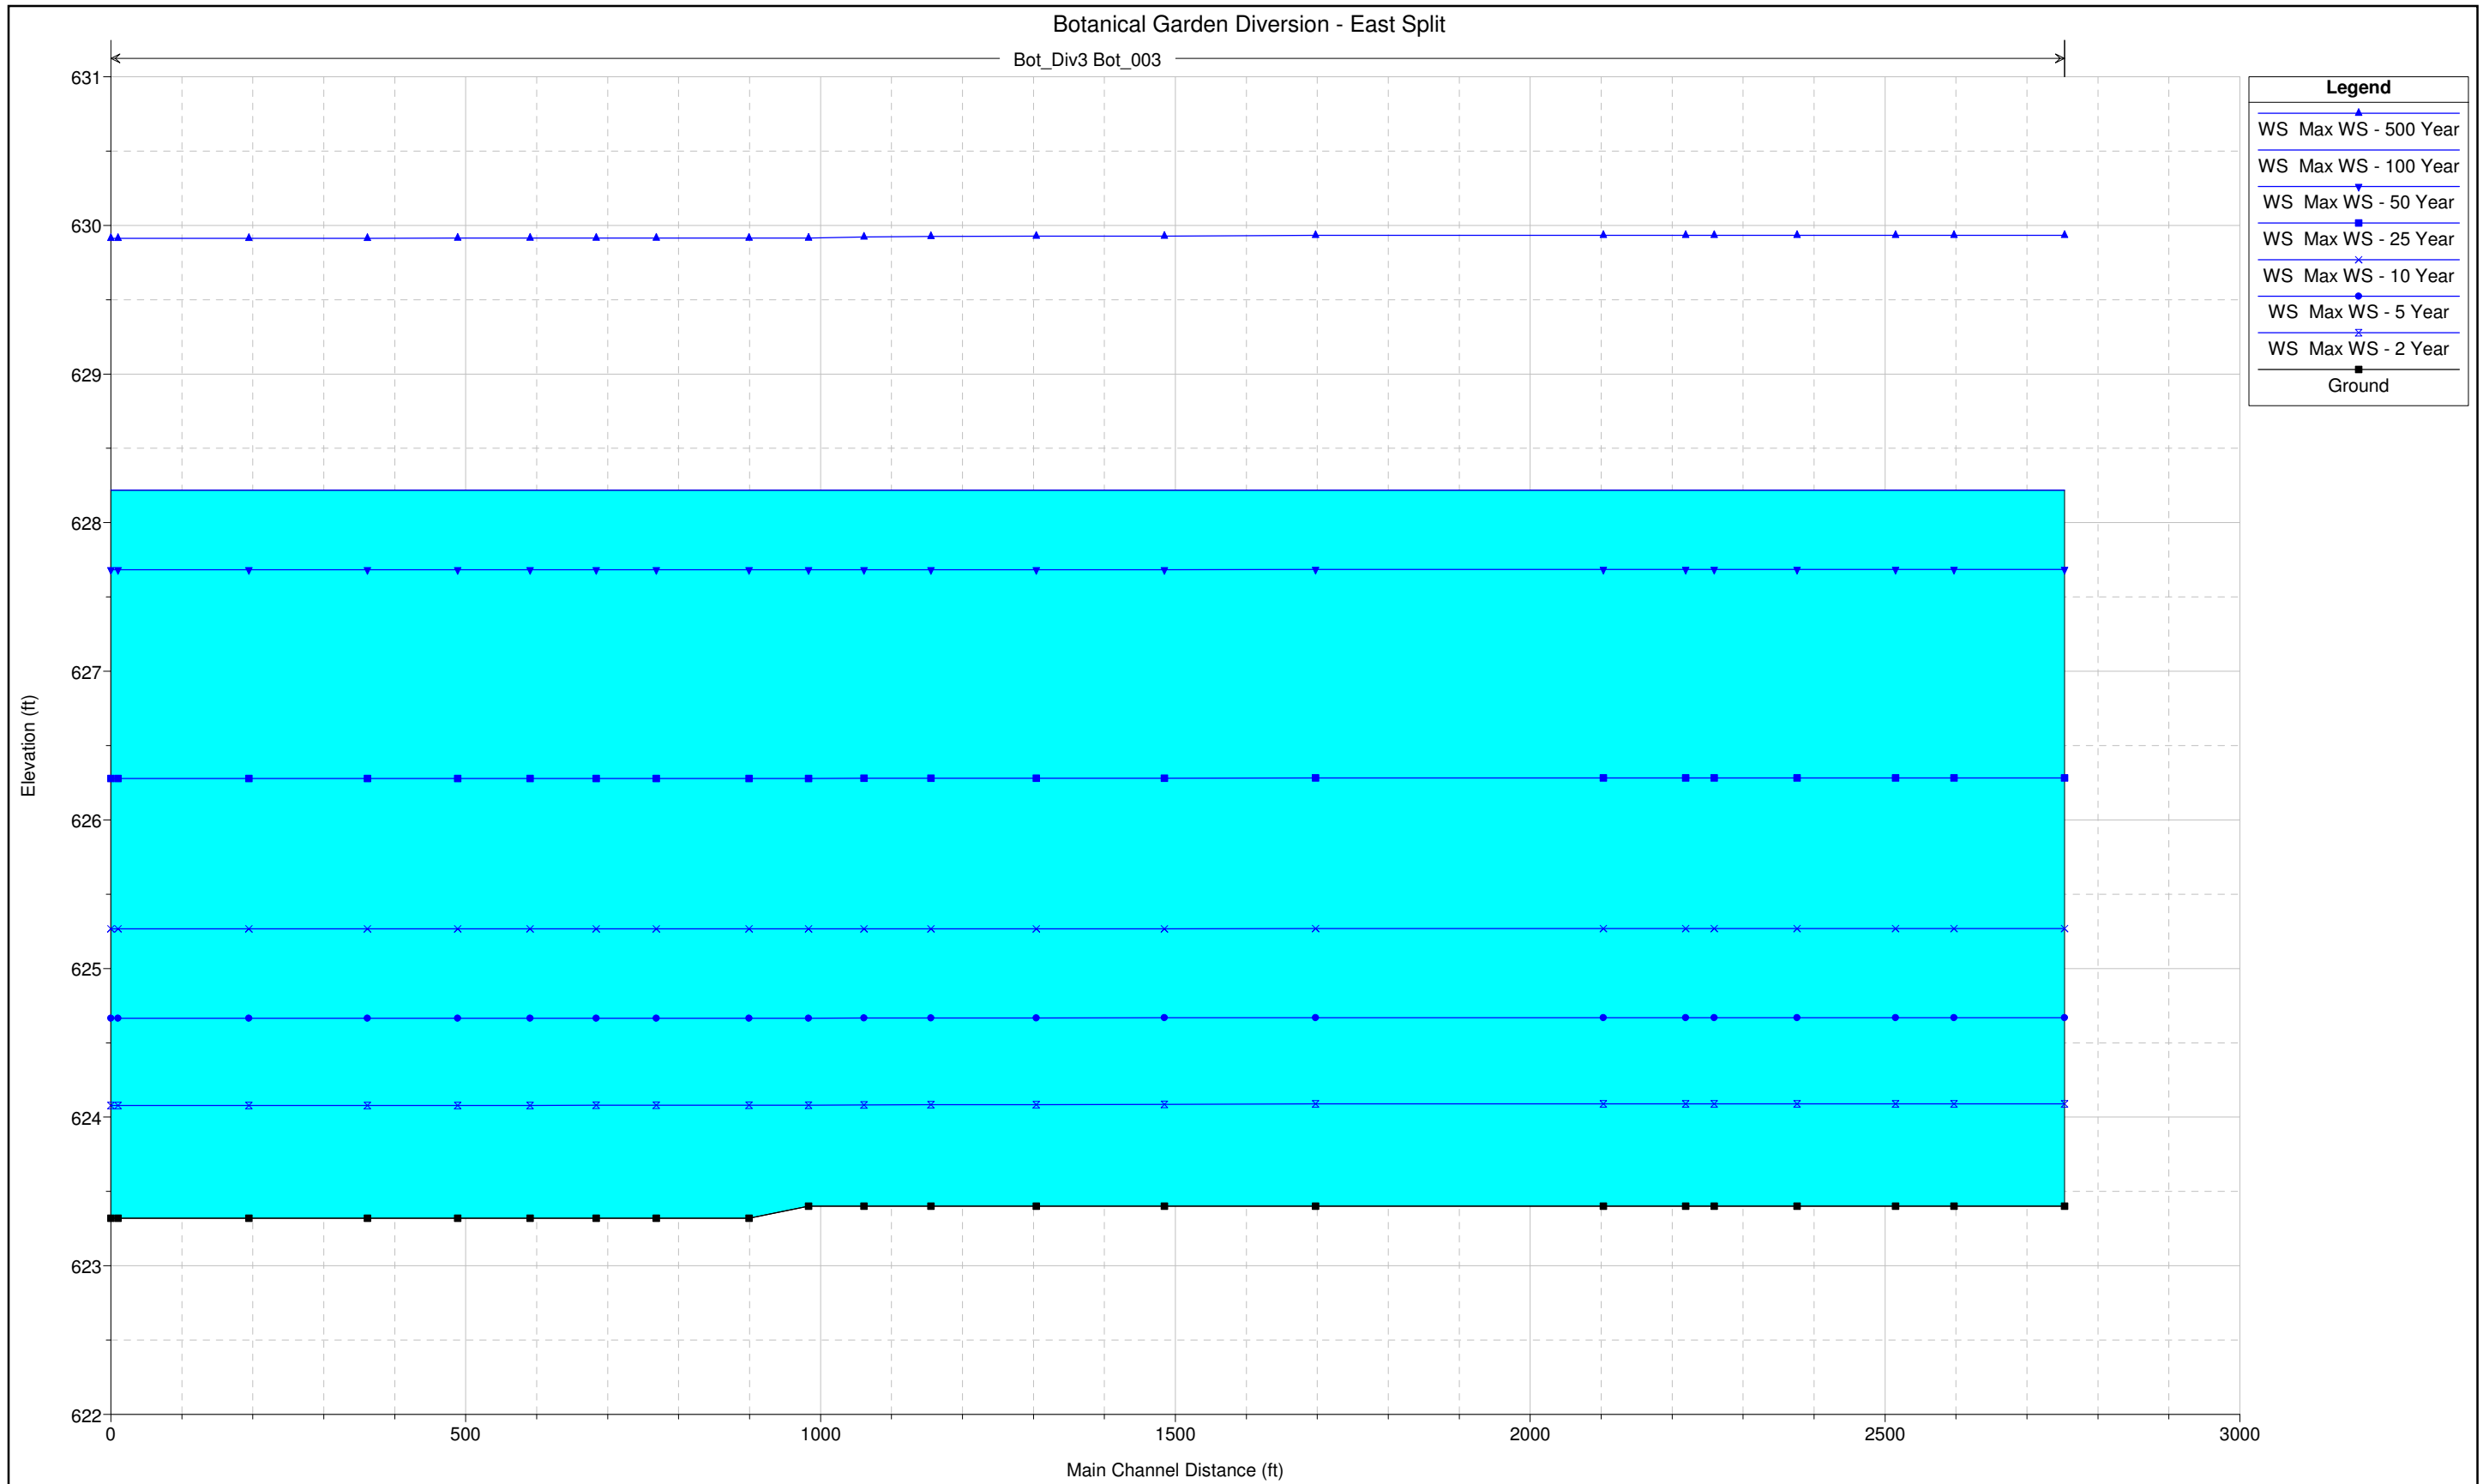

Botanical Garden Diversion from Lake-Cook Road to confluence with the Skokie River

Botanical Garden Diversion - East Split from reach Bot_001 to reach Bot_004

Skokie River West Ditch from Dundee Road to confluence with the Skokie River

Skokie River East Ditch from its headwater to confluence with the Skokie River

Skokie Lagoons from just D/S of Dundee Road to Tower Road

Skokie Lagoons from just D/S of Tower Road to confluence with the Skokie River at reach SKO_008

Skokie River from Lake-Cook Road to Dundee Road

Skokie River from just D/S of Dundee Road to just U/S of Tower Road

Skokie River from Tower Road dam to just U/S of Willow Road Dam

Skokie River from Willow Road Dam to confluence with the Middle Fork