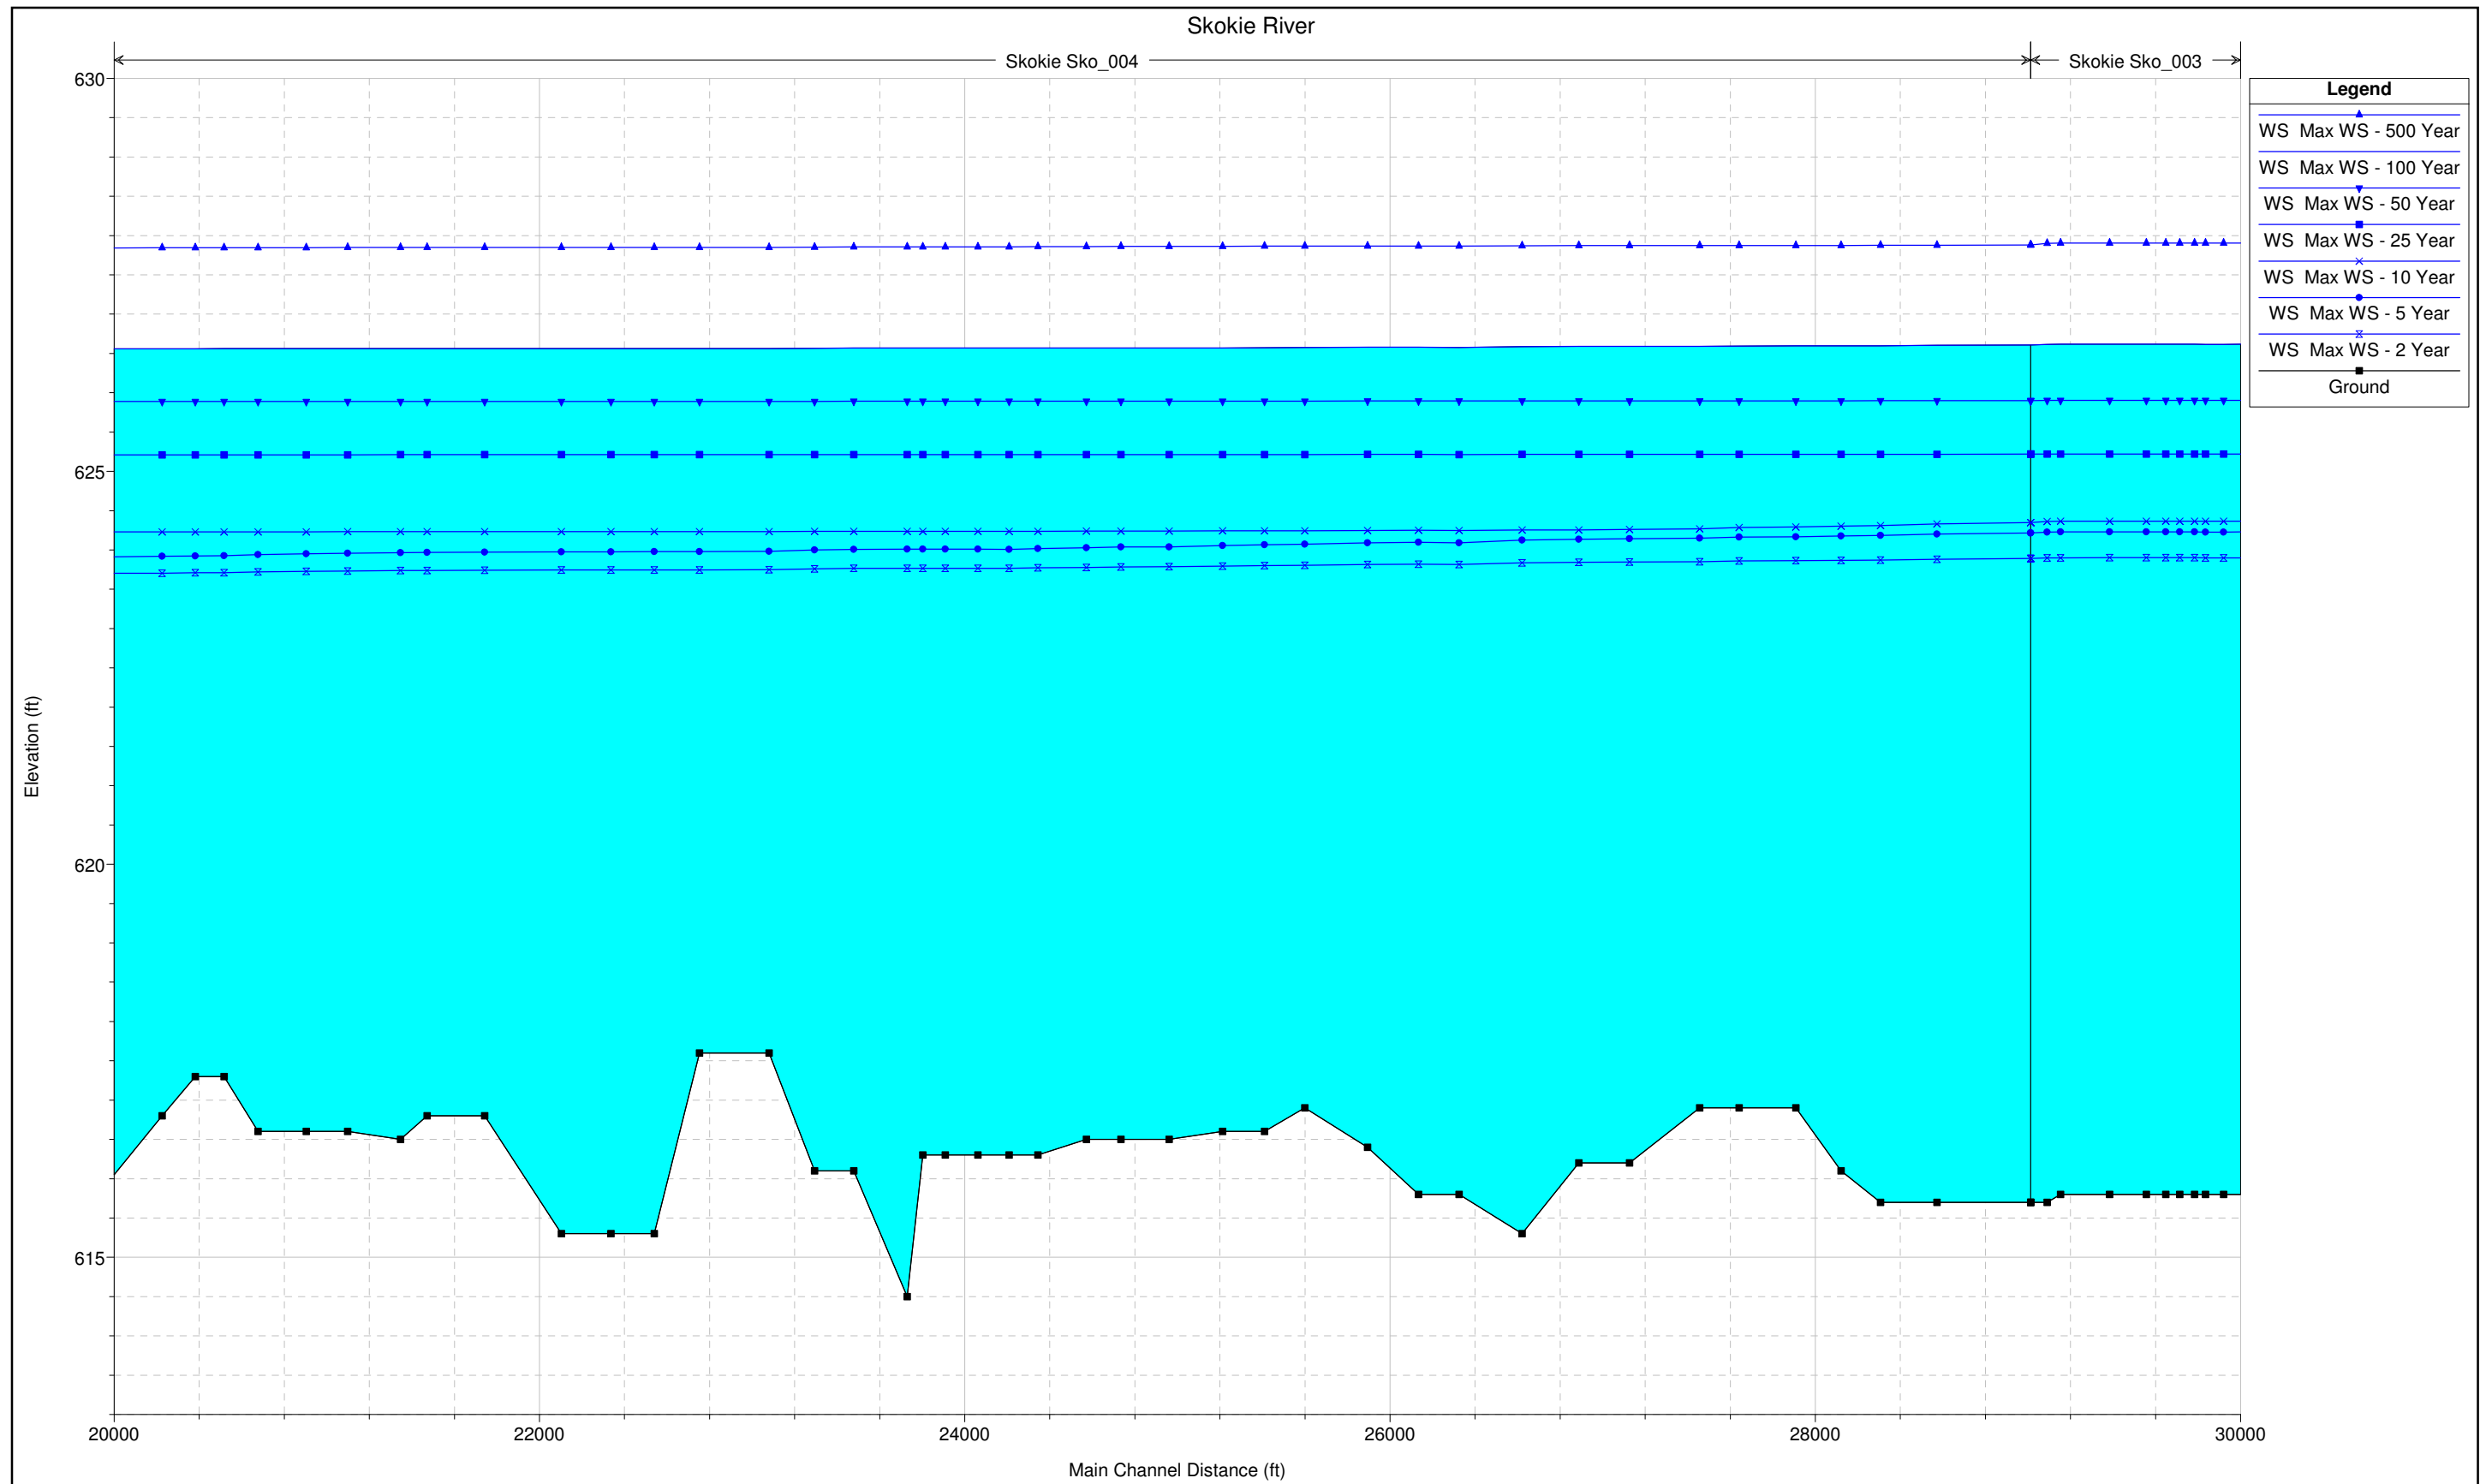

Botanical Garden Diversion from Lake-Cook Road to confluence with the Skokie River

Botanical Garden Diversion - East Split from reach Bot_001 to reach Bot_004

Skokie River West Ditch from Dundee Road to confluence with the Skokie River

Skokie River East Ditch from its headwater to confluence with the Skokie River

Skokie Lagoons from just D/S of Dundee Road to Tower Road

Skokie Lagoons from just D/S of Tower Road to confluence with the Skokie River at reach SKO_008

Skokie River from Lake-Cook Road to Dundee Road

Skokie River from just D/S of Dundee Road to just U/S of Tower Road

Skokie River from Tower Road dam to just U/S of Willow Road Dam

Skokie River from Willow Road Dam to confluence with the Middle Fork