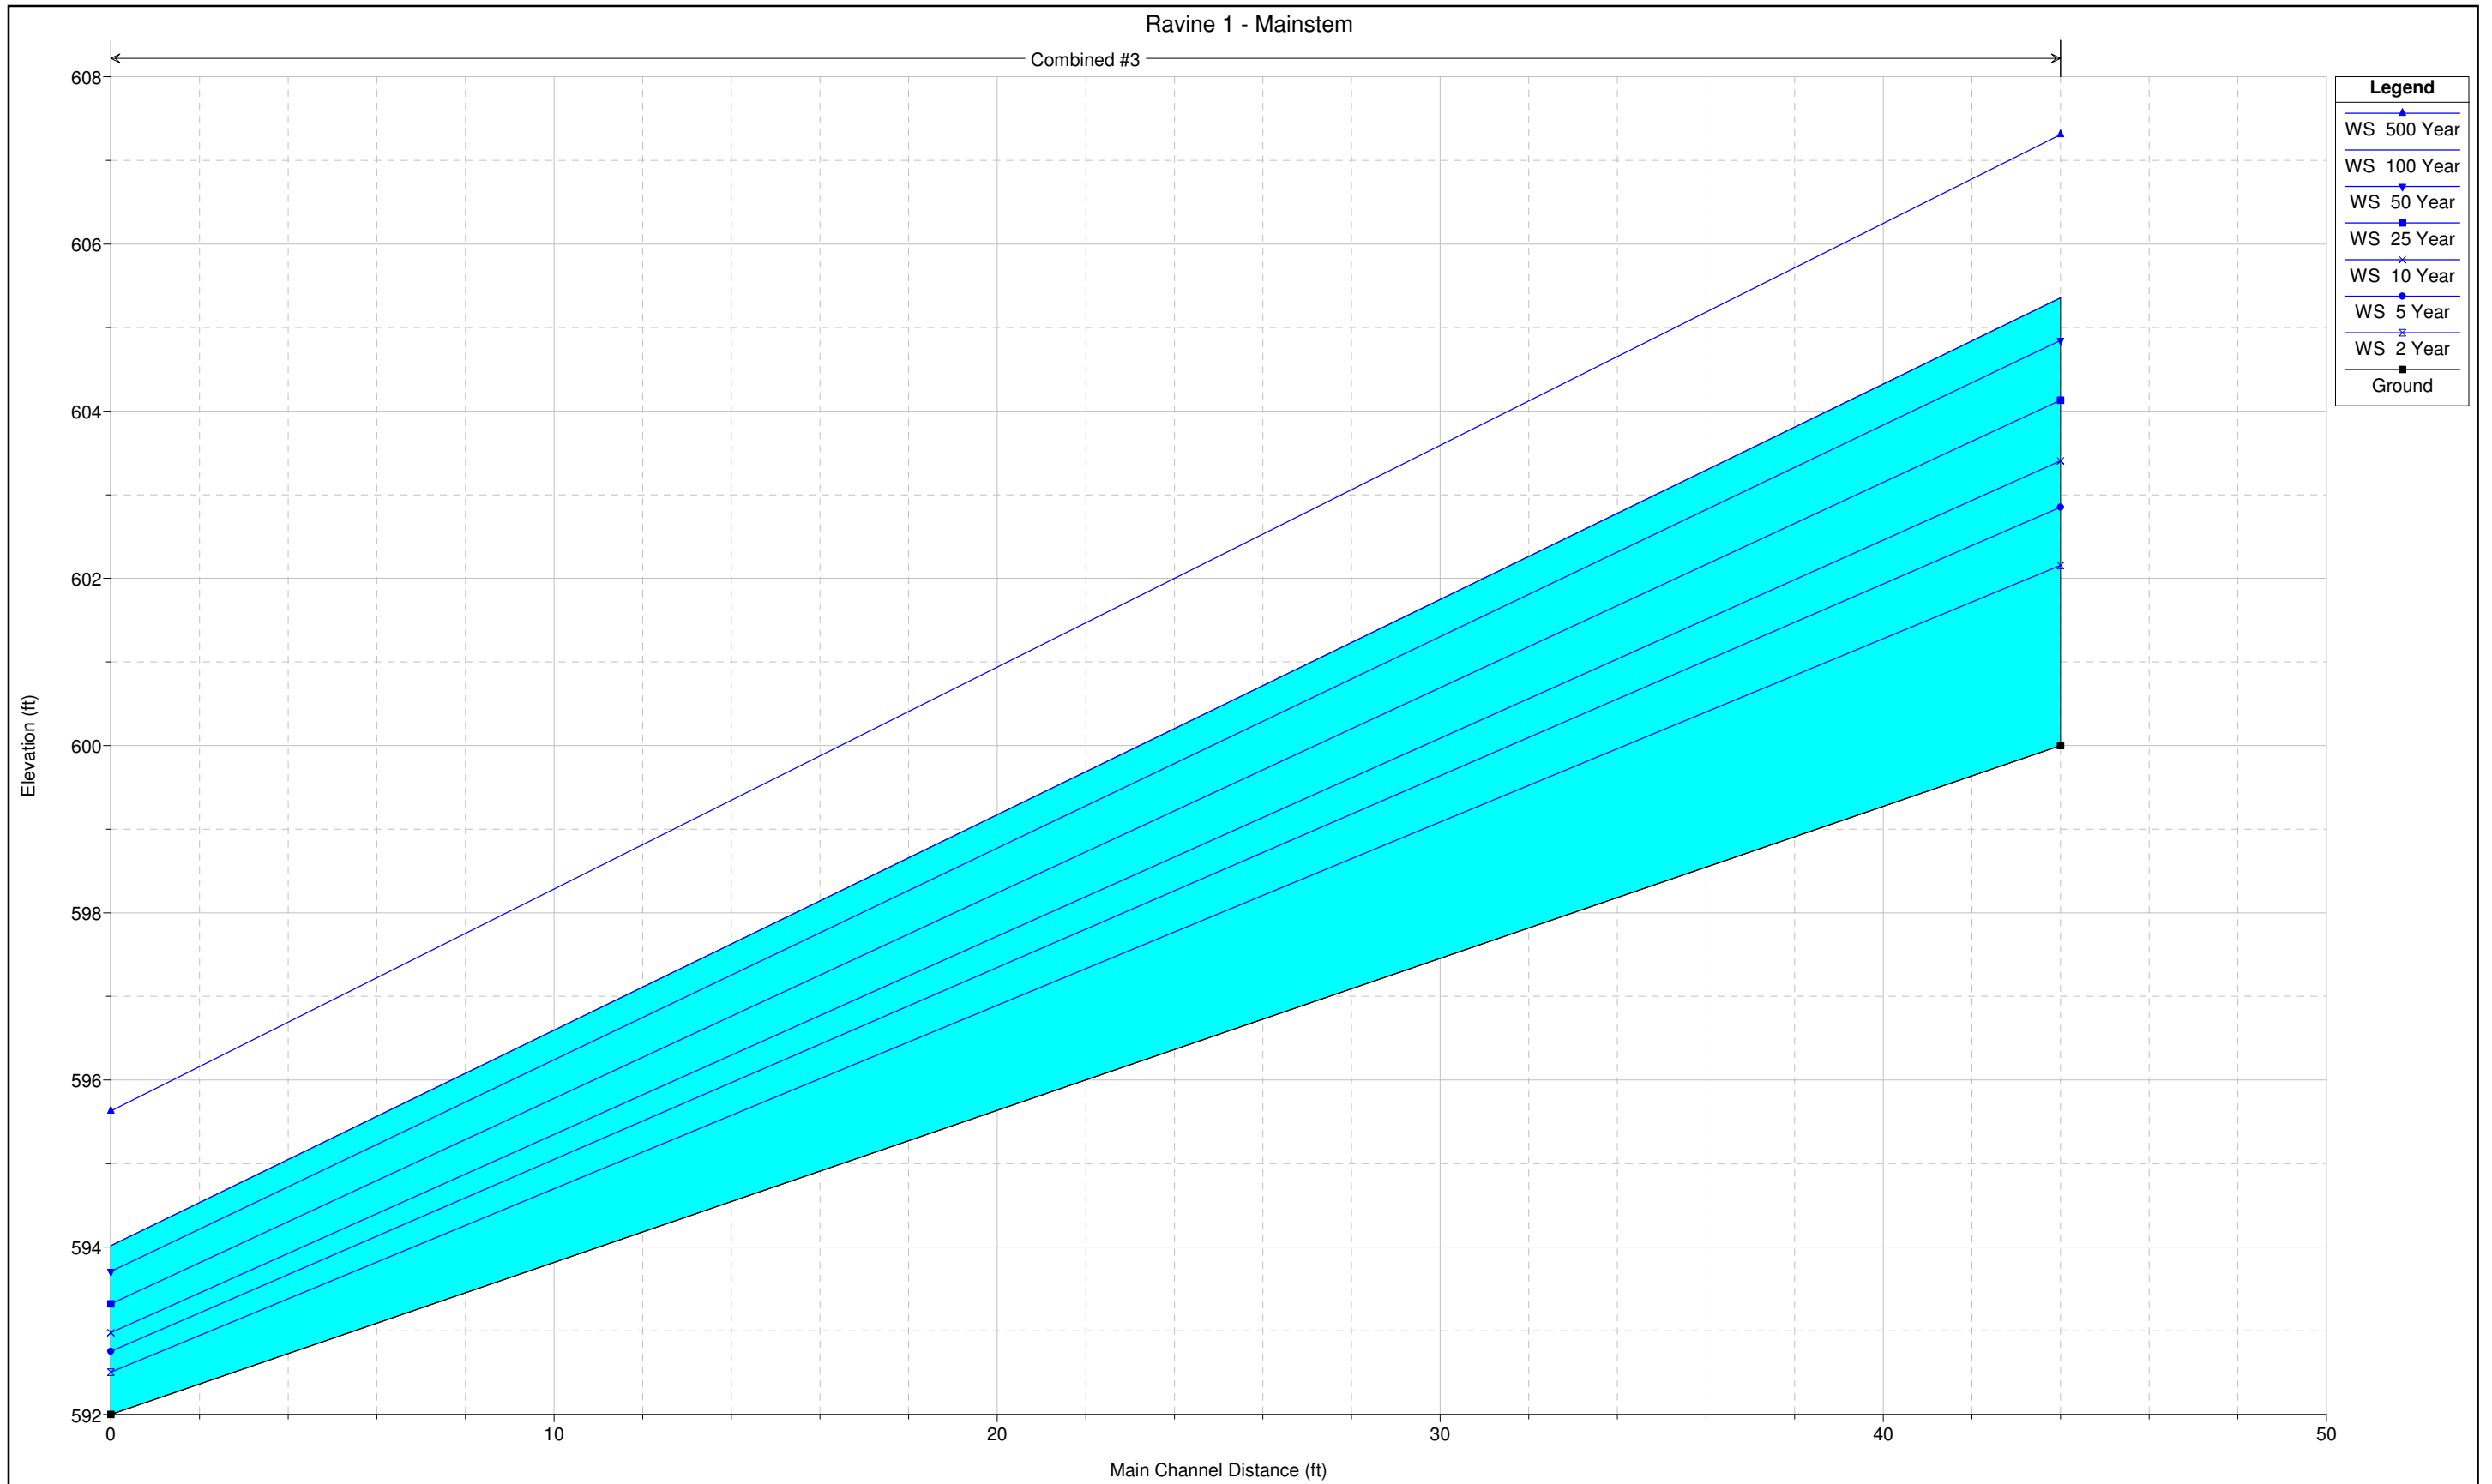

**North Fork of Ravine 1 from its headwater to confluence with the South Fork of Ravine 1 at Sheridan Road**

**South Fork of Ravine 1 from its headwater to confluence with North Fork of Ravine 1 at Sheridan Road**

**Mainstem of Ravine 1 from Sheridan Road to its outlet into Lake Michigan**