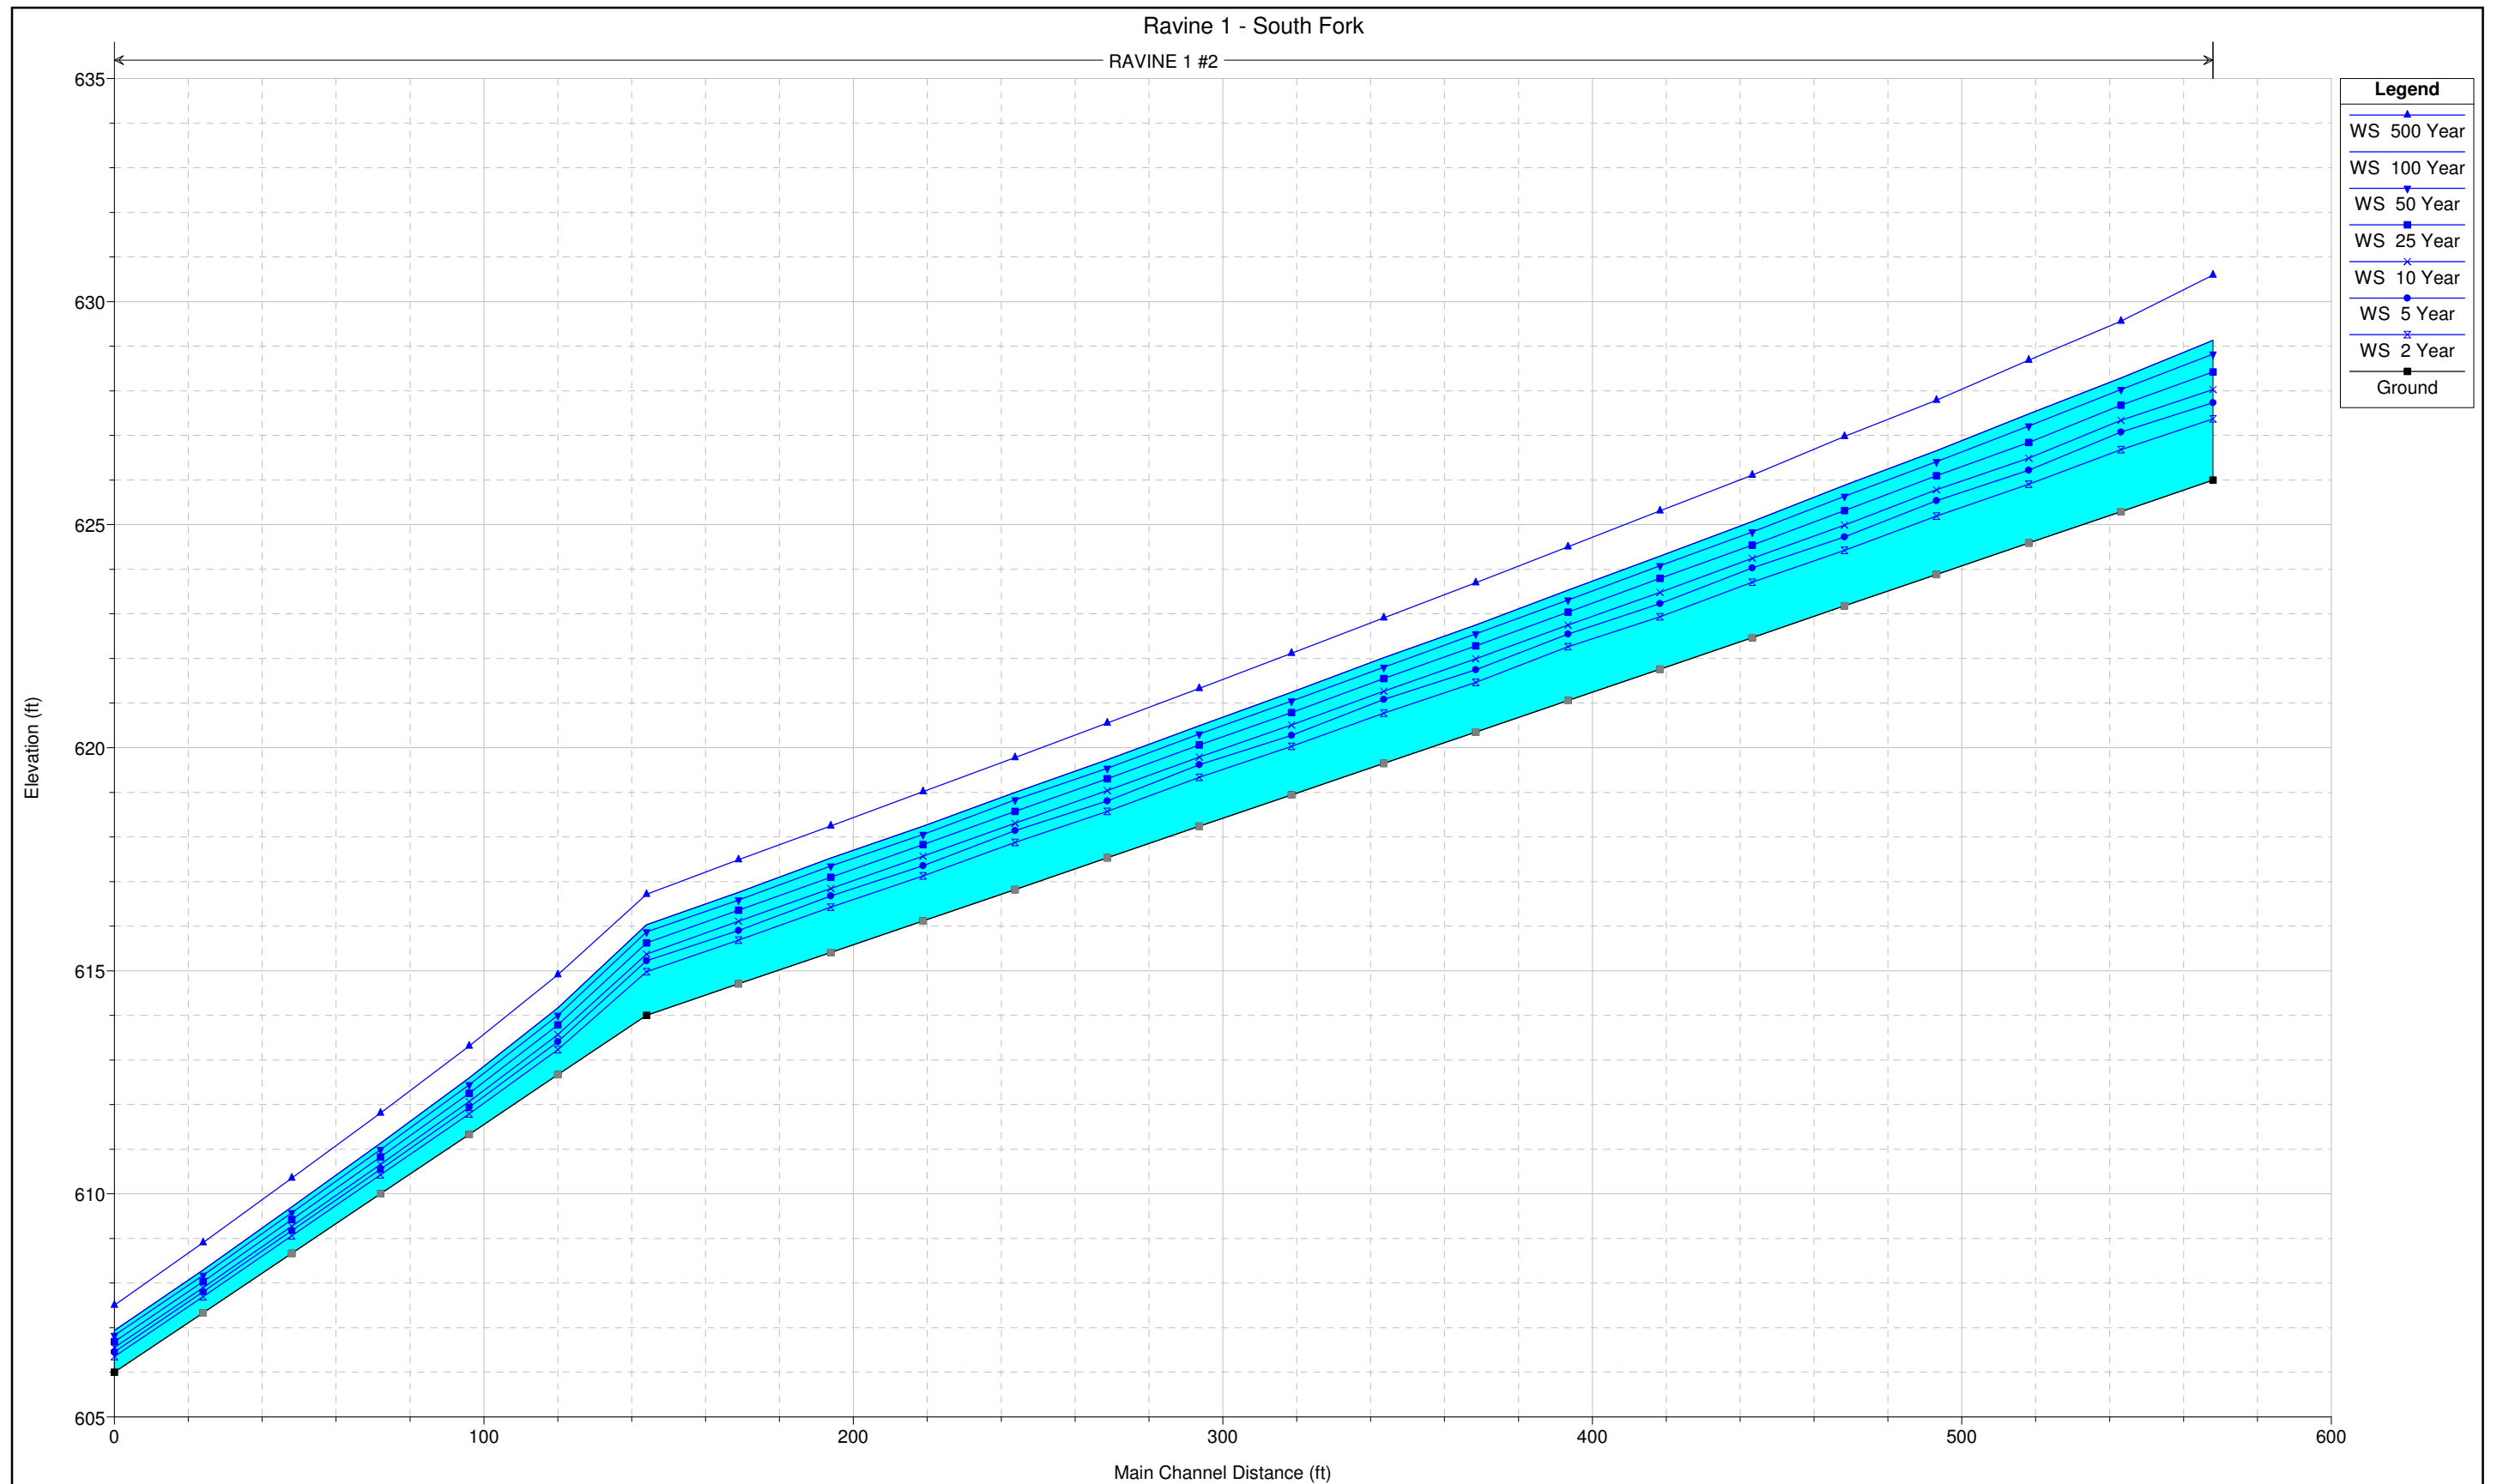

**North Fork of Ravine 1 from its headwater to confluence with the South Fork of Ravine 1 at Sheridan Road**

**South Fork of Ravine 1 from its headwater to confluence with North Fork of Ravine 1 at Sheridan Road**

**Mainstem of Ravine 1 from Sheridan Road to its outlet into Lake Michigan**