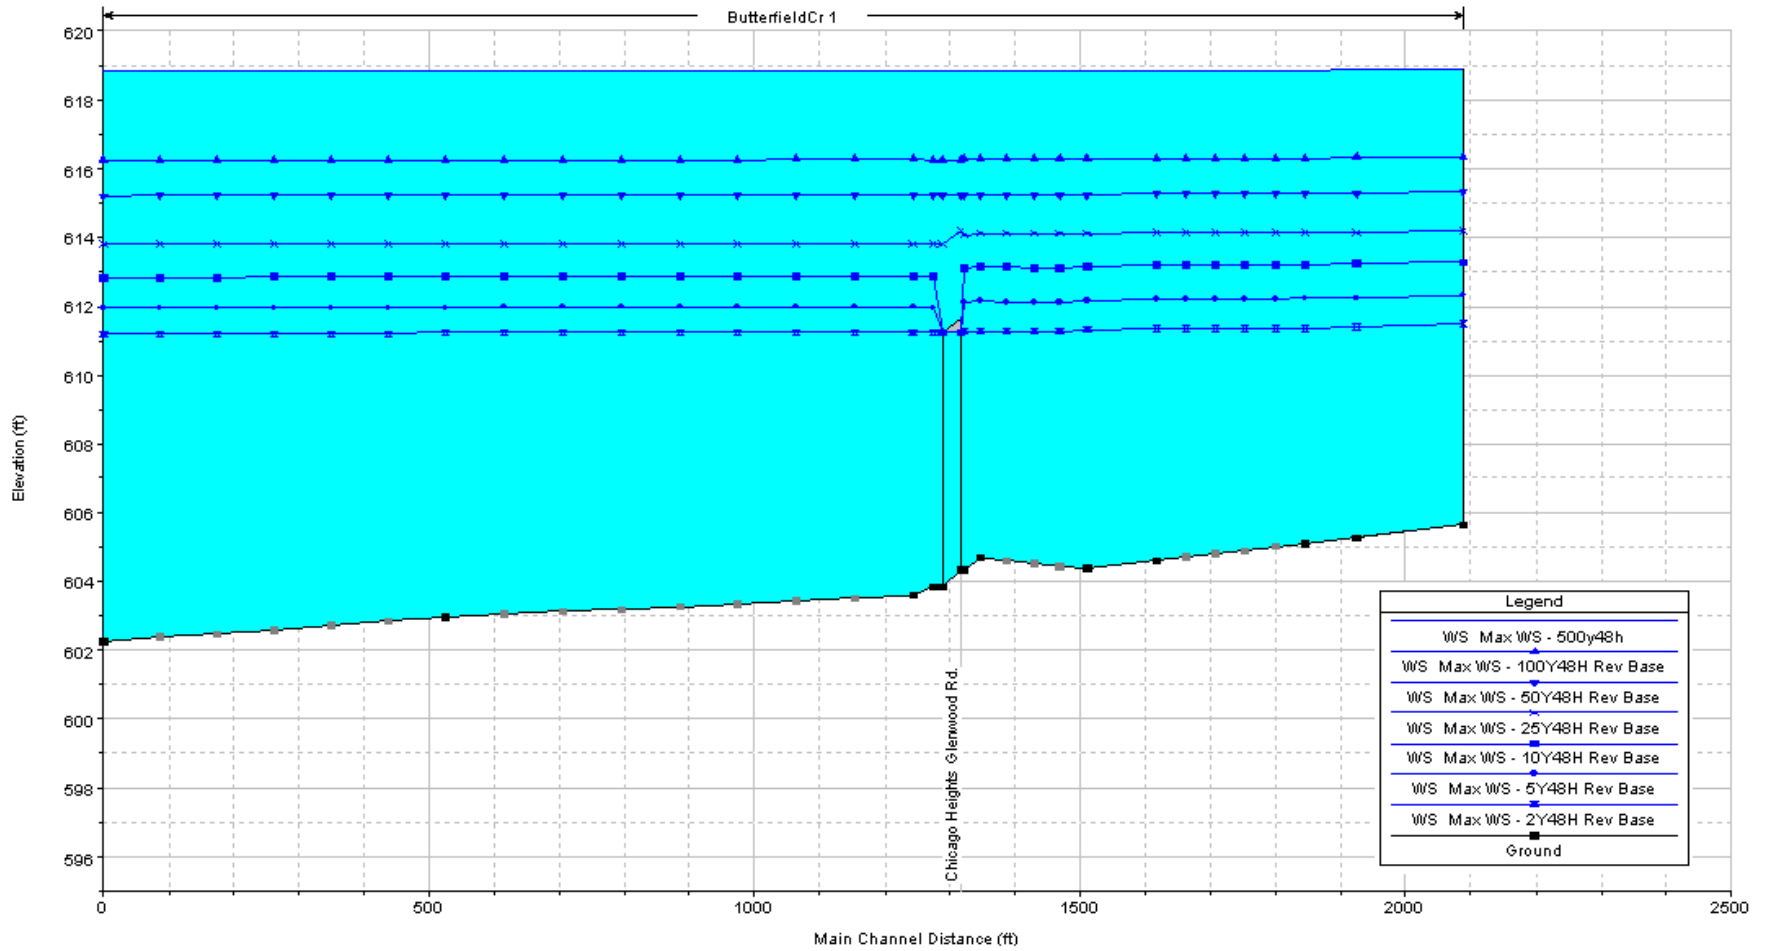

Unnamed Tributary to Butterfield Creek East Branch South
*Imperial Drive & Lorraine Ct. (1000' southwest of Kostner Ave.) to confluence with
 Butterfield Creek East Branch, Reach 3*

Unnamed Tributary to Butterfield Creek East Branch
 187th & Halstead St. to confluence with Butterfield Creek

Butterfield Creek, Reach 1
Unnamed Trib. To Butterfield Creek East to confluence with Thorn Creek

Butterfield Creek, Reach 2

Halsted St. to confluence with Unnamed Trib. To Butterfield Creek East

Butterfield Creek, Reach 2
Butterfield Creek Tributary 1 to Halsted St.

Butterfield Creek, Reach 6

Ridgeland Ave. & Lincoln Hwy to confluence with Unnamed Tributary to Butterfield Creek West

Butterfield Creek East Branch, Reaches 1 & 2
*Butterfield Creek East Branch Tributary to confluence with
 Butterfield Creek, Reach 4*