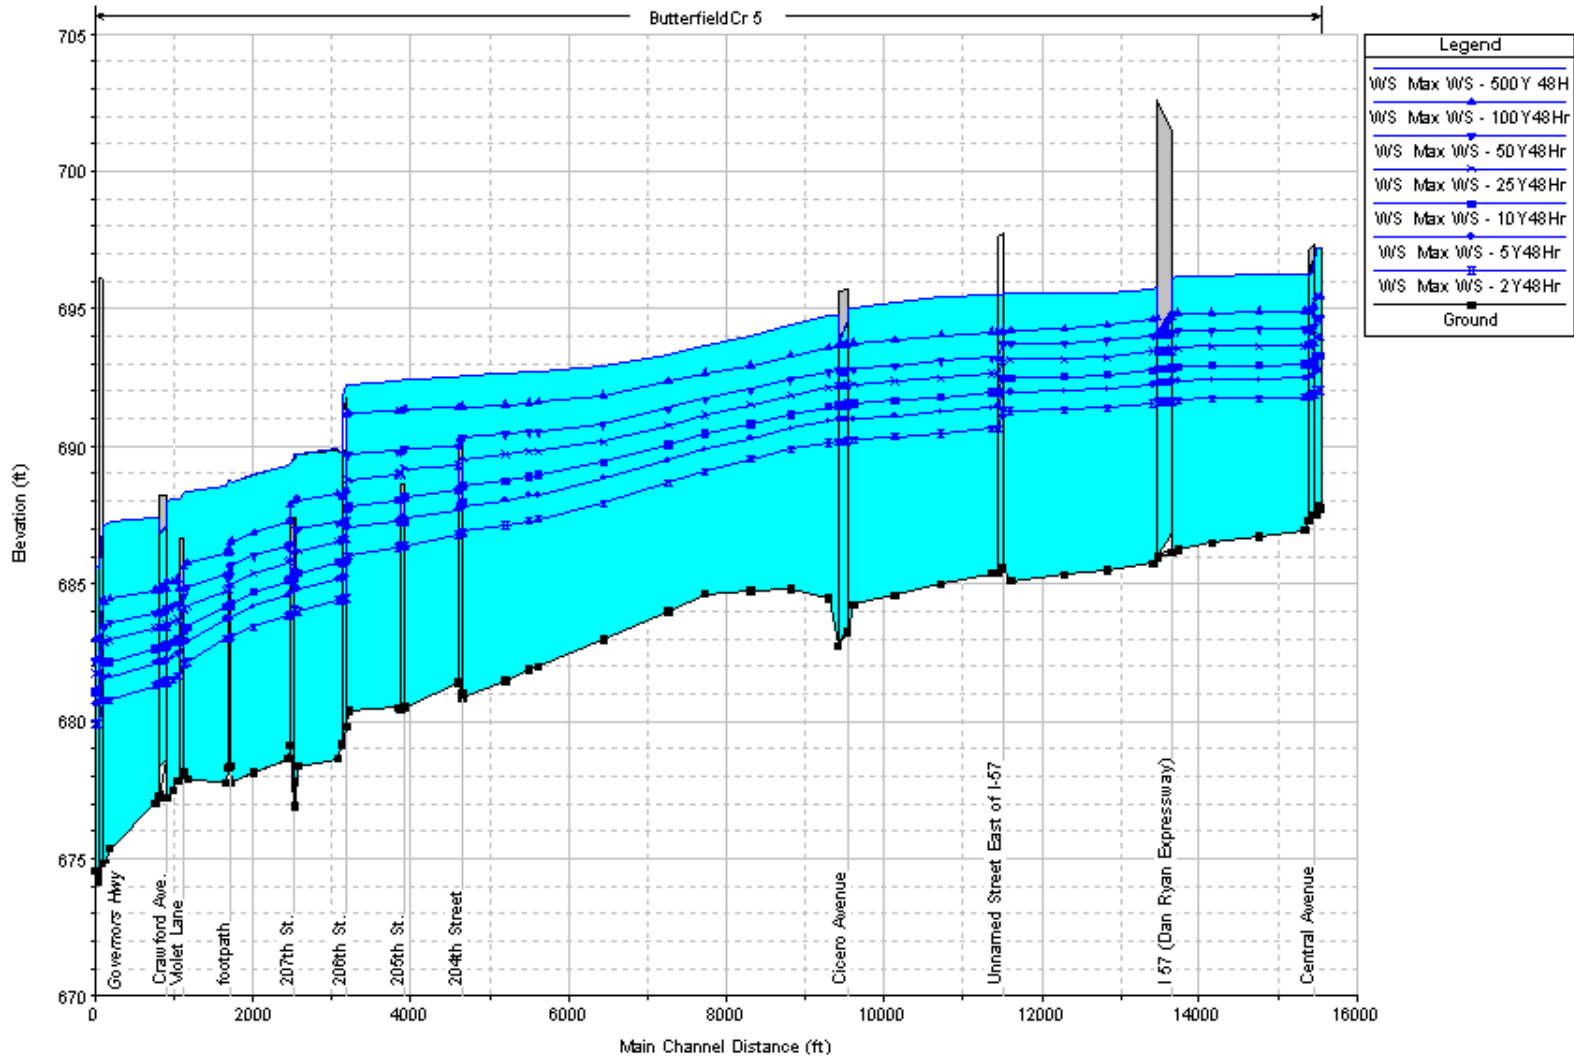

Butterfield Creek, Reach 4
Butterfield Creek East Branch to Olympia Fields Country Club

Butterfield Creek, Reach 5

Unnamed Tributary to Butterfield Creek West to confluence with Butterfield Creek East Branch