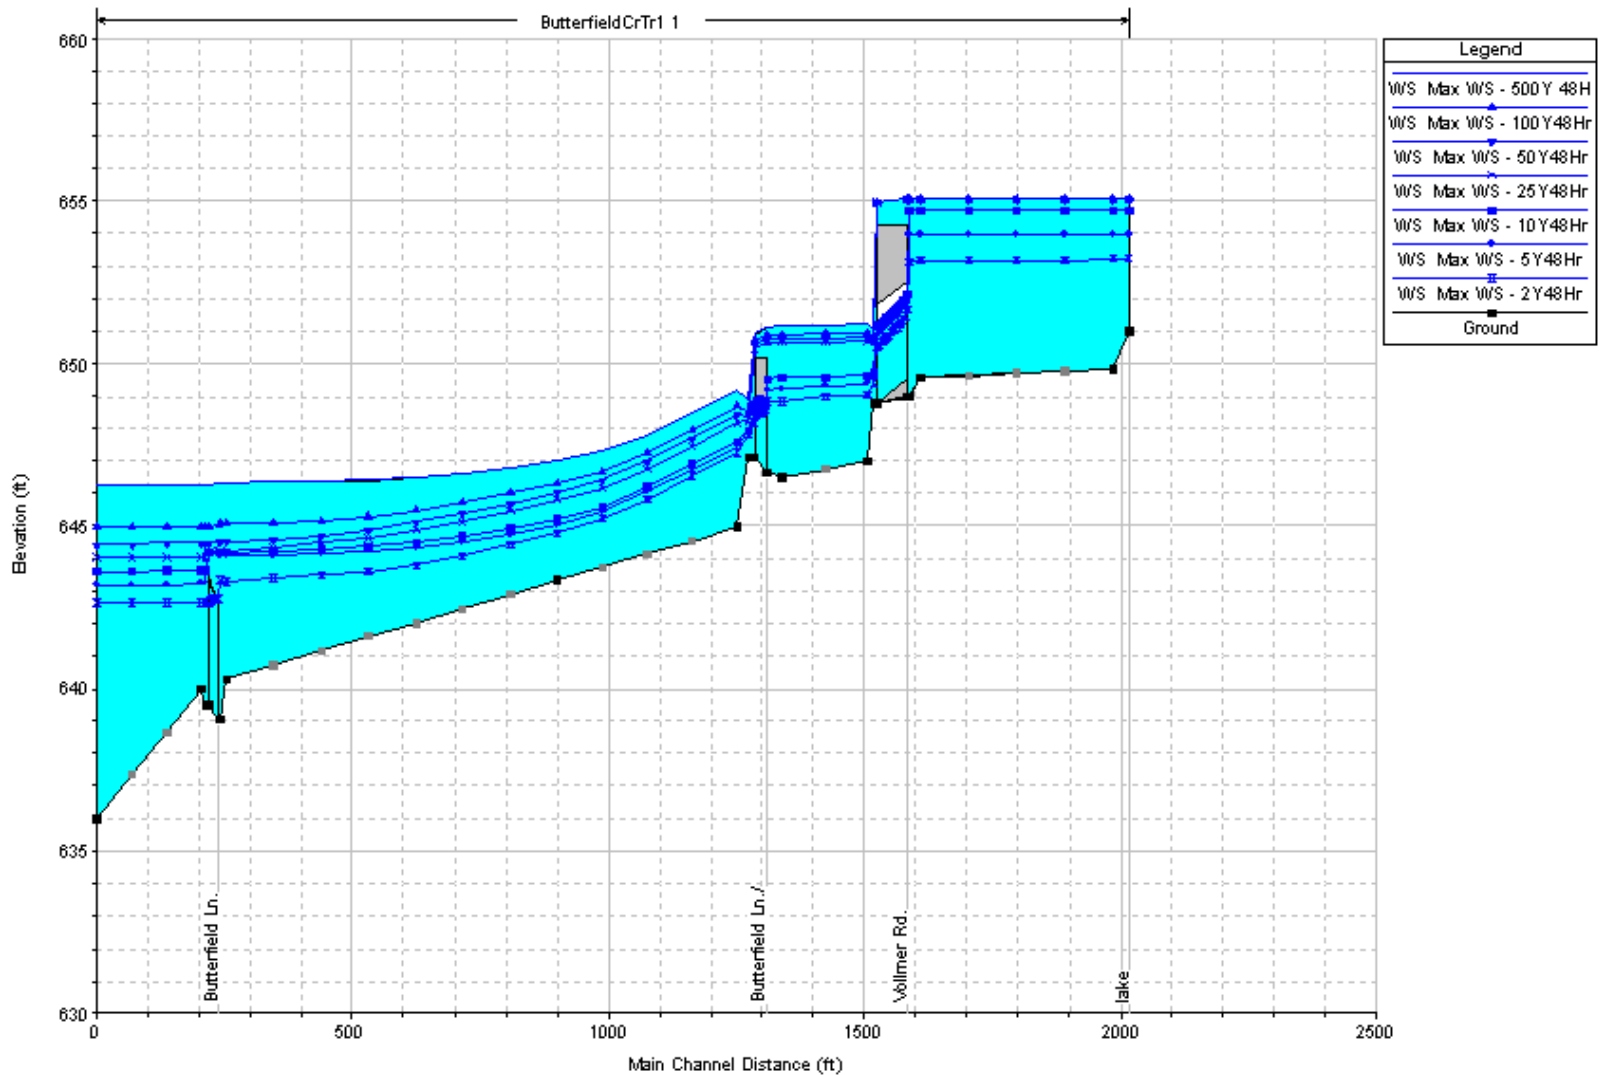

Butterfield Creek East Branch, Reaches 3 & 4
*Steger Road (Will Co. Line) to confluence with Butterfield Creek East Branch
Tributary*

Butterfield Creek Tributary 1

Lake (450' south of Vollmer Road) to confluence with Butterfield Creek, Reach 2