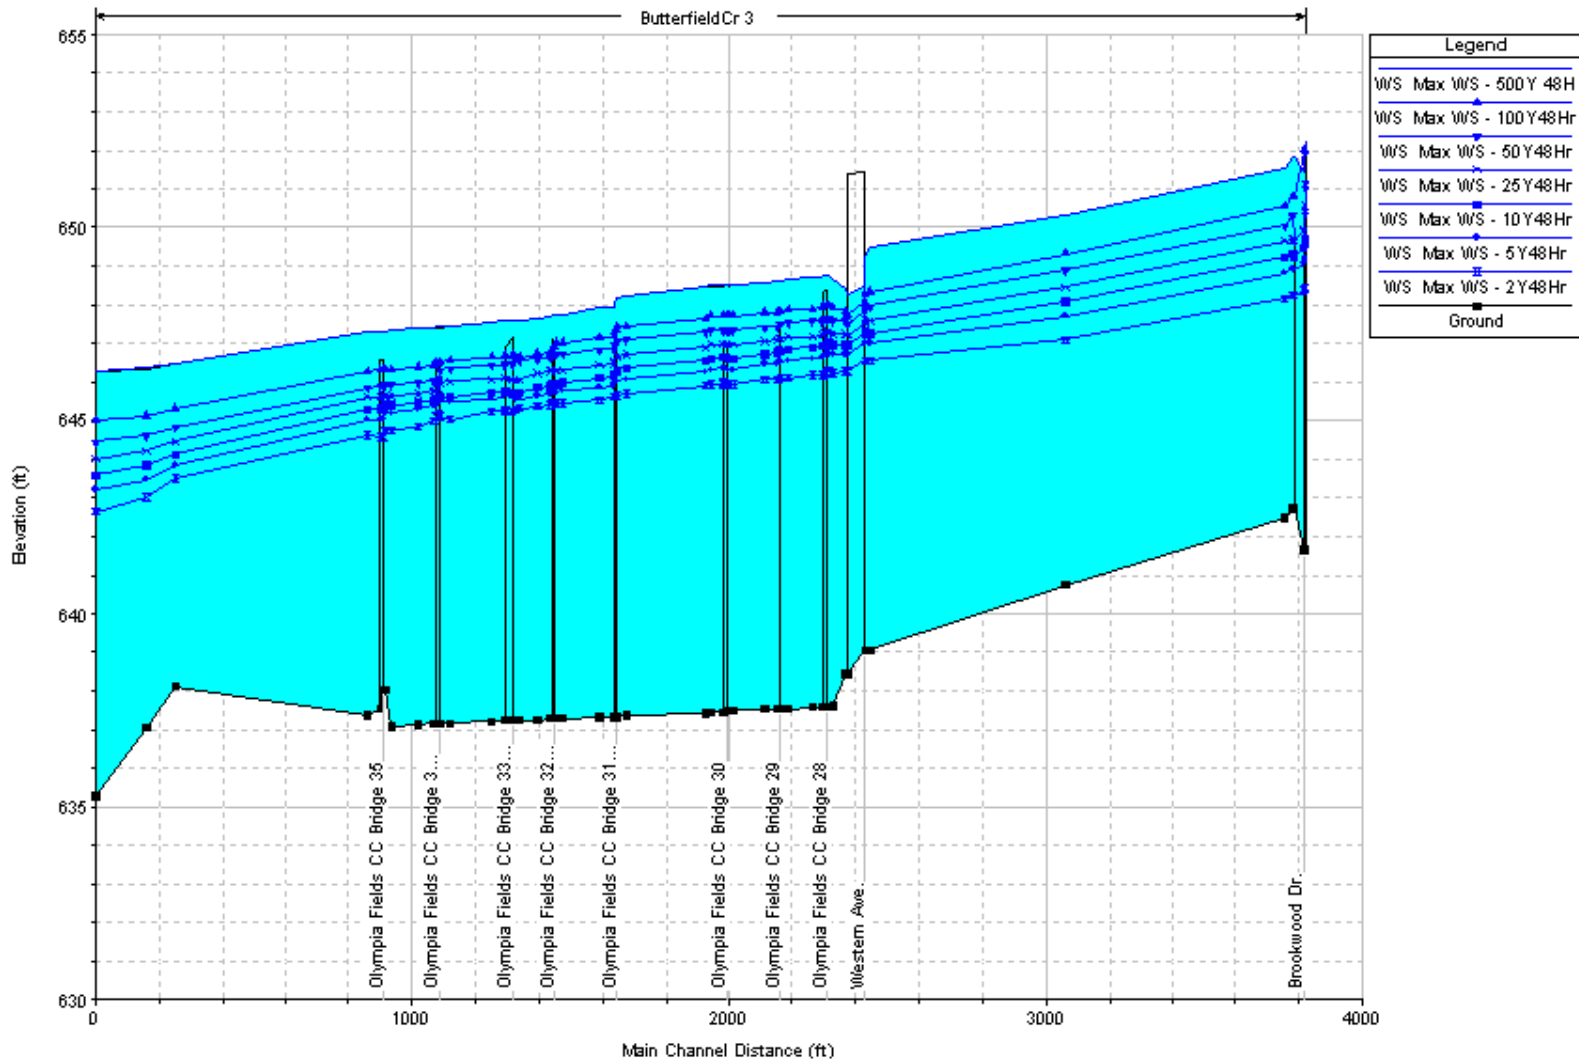

Butterfield Creek East Branch Tributary, Reach 2
Steger Road (Will County Line) to confluence with Butterfield Creek East Branch
Tributary A

Butterfield Creek, Reach 3

Brookwood Drive (at Butterfield Creek Tributary 3 & Butterfield Creek, Reach 4) to confluence with Butterfield Creek Tributary 1