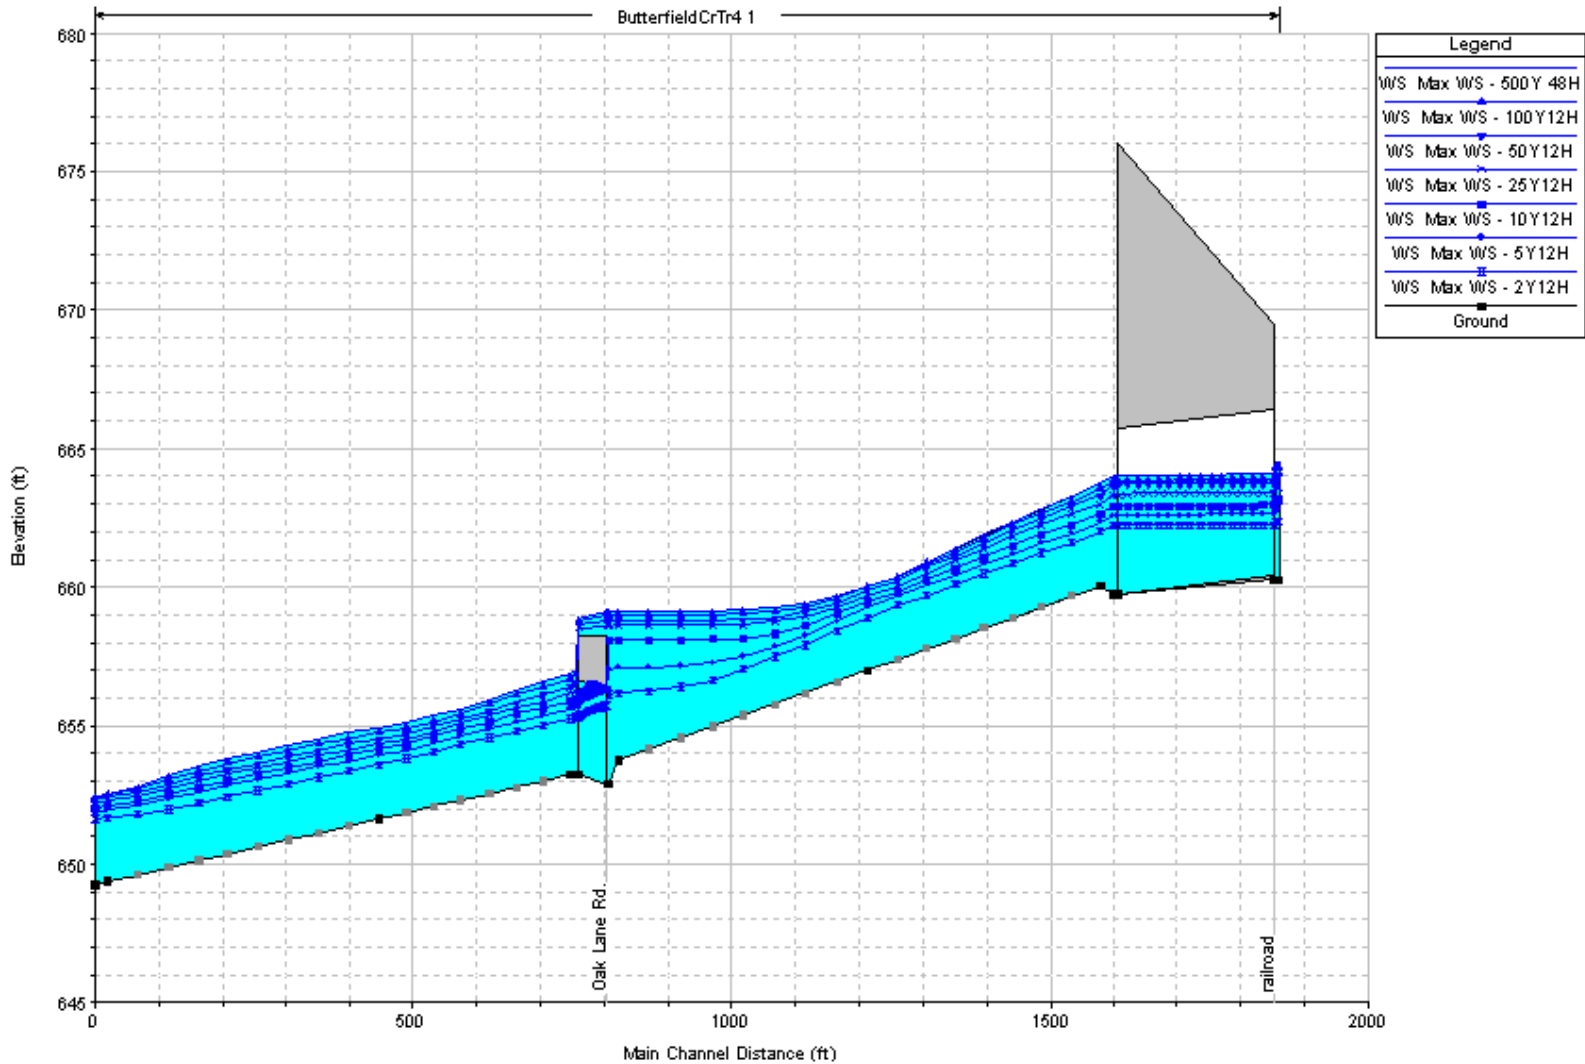

Butterfield Creek Tributary 3
Kedzie Ave. & Governors Hwy. to confluence with Butterfield Creek, Reach 3 (at Brookwood Drive)

Butterfield Creek Tributary 4

Vollmer Road and railroad crossing to confluence with Butterfield Creek Tributary 3