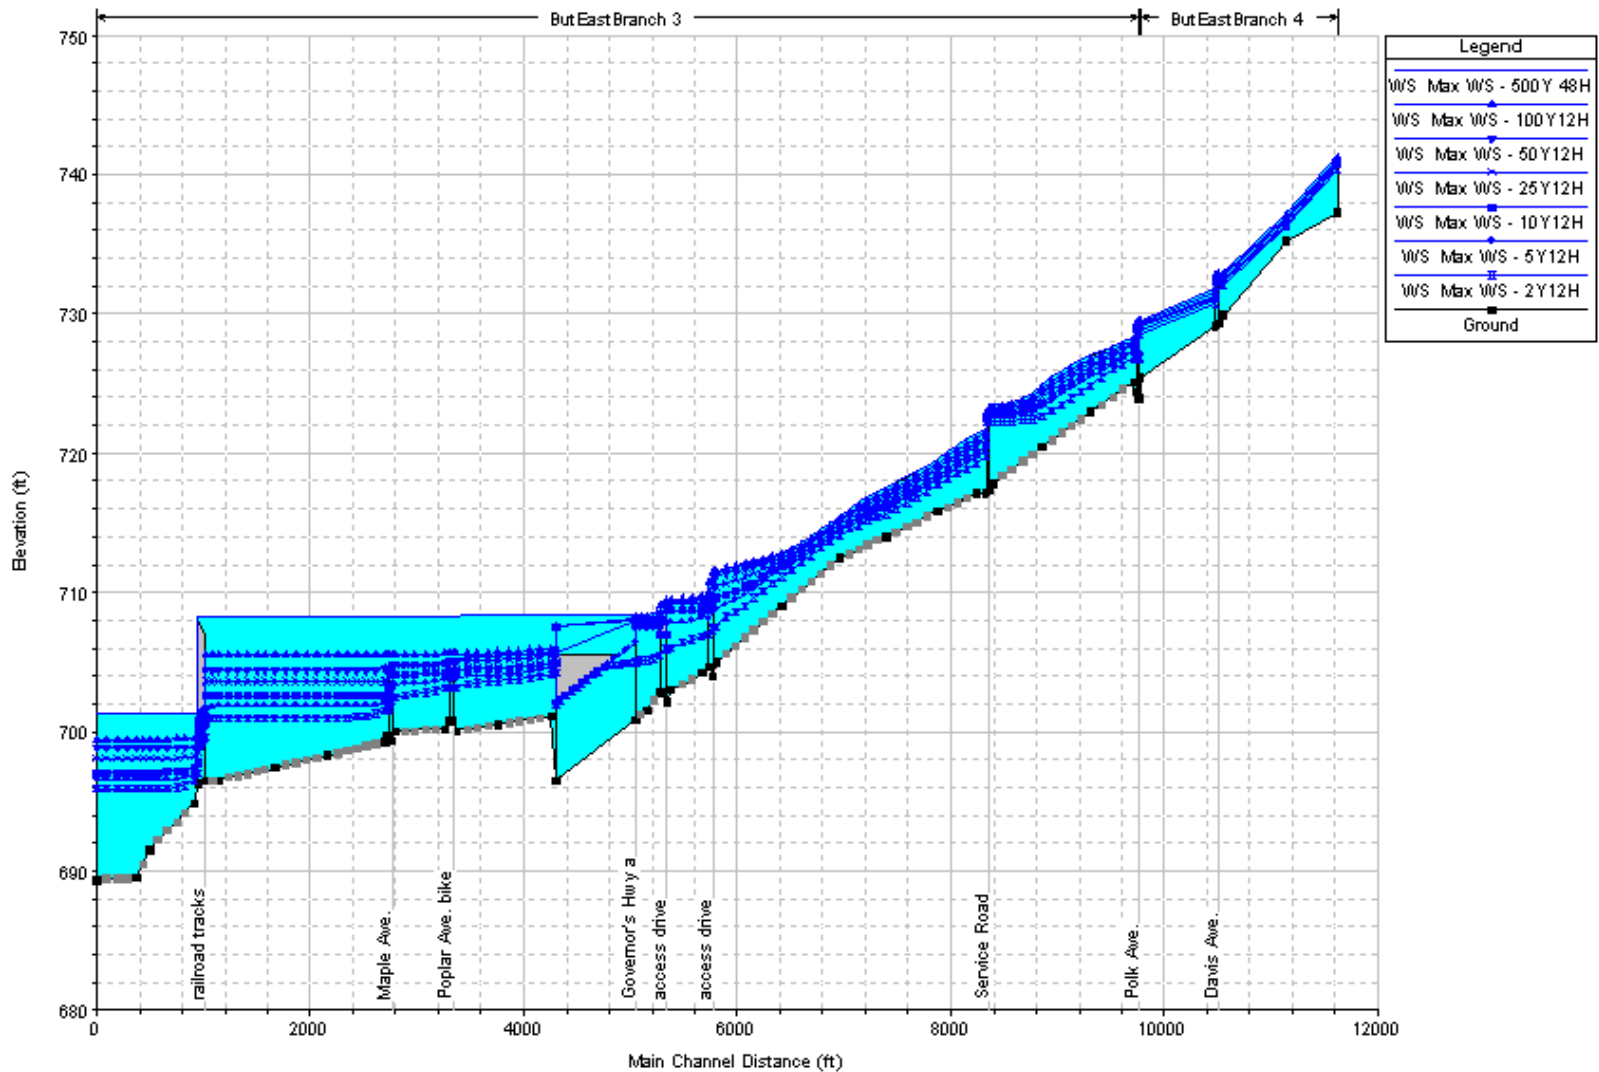

Unnamed Tributary to Butterfield Creek East Branch South
*Imperial Drive & Lorraine Ct. (1000' southwest of Kostner Ave.) to confluence with
 Butterfield Creek East Branch, Reach 3*

Unnamed Tributary to Butterfield Creek East Branch
 187th & Halstead St. to confluence with Butterfield Creek

Butterfield Creek, Reach 1
Unnamed Trib. To Butterfield Creek East to confluence with Thorn Creek

Butterfield Creek, Reach 2

Halsted St. to confluence with Unnamed Trib. To Butterfield Creek East

Butterfield Creek, Reach 2
Butterfield Creek Tributary 1 to Halsted St.

Butterfield Creek, Reach 6

Ridgeland Ave. & Lincoln Hwy to confluence with Unnamed Tributary to Butterfield Creek West

Butterfield Creek East Branch, Reaches 1 & 2
*Butterfield Creek East Branch Tributary to confluence with
 Butterfield Creek, Reach 4*