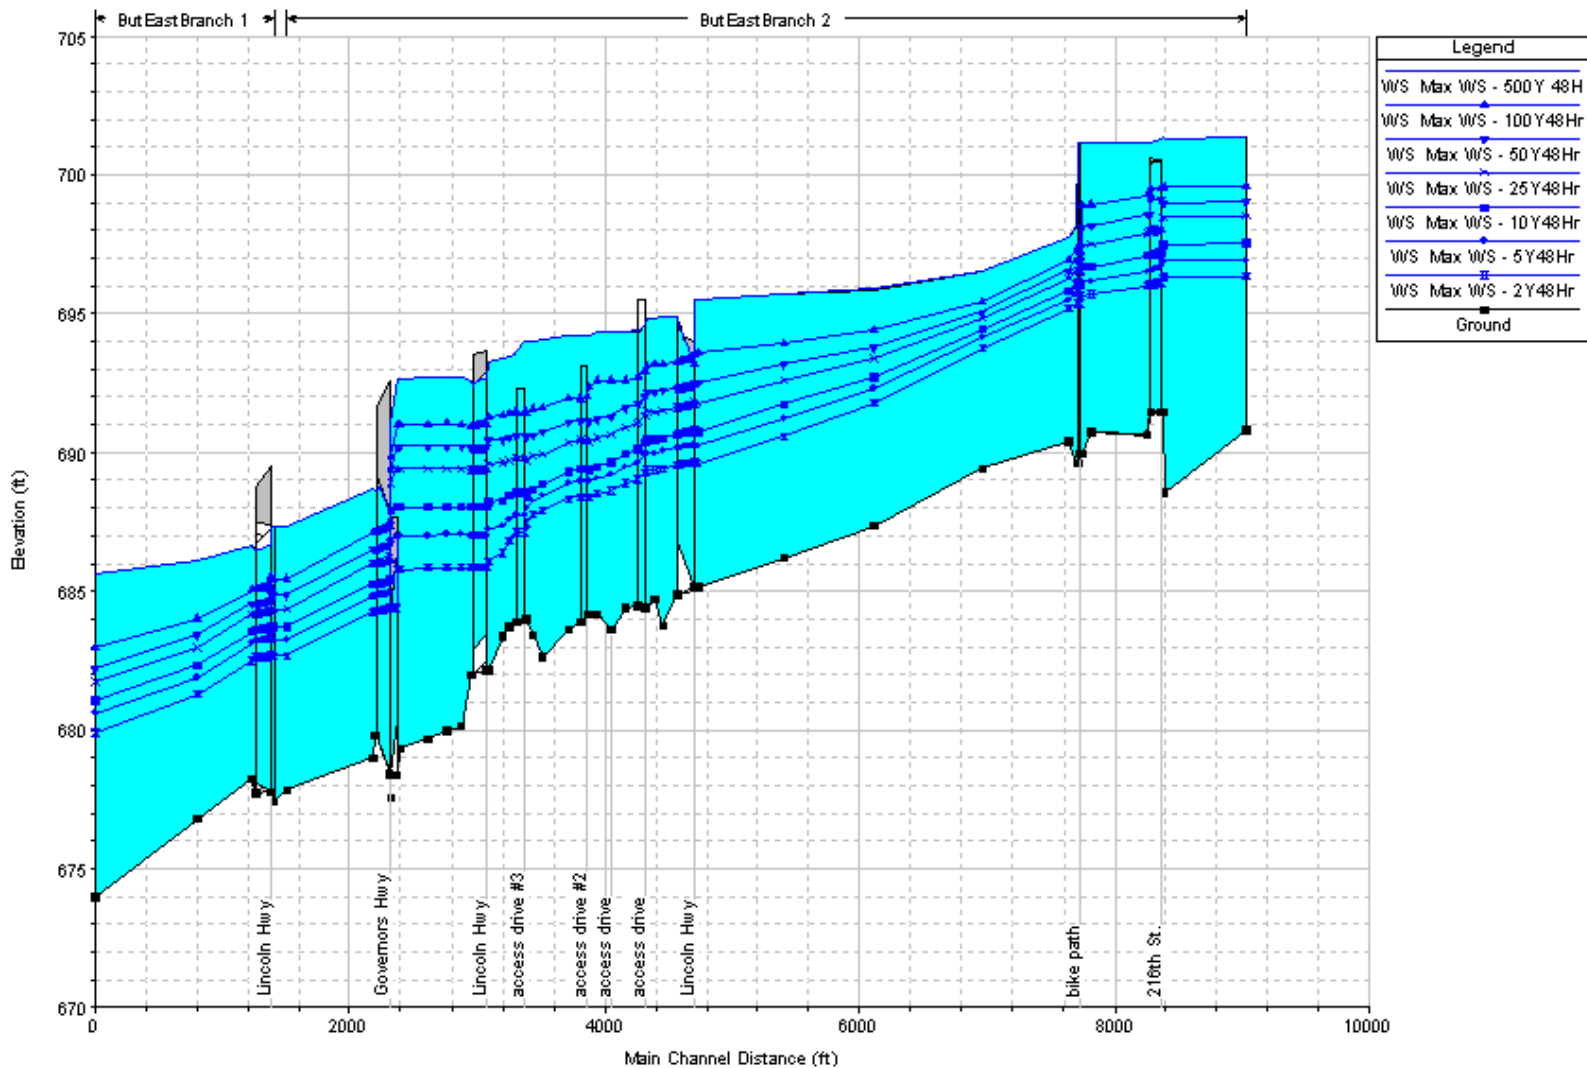

Unnamed Tributary to Butterfield Creek East Branch South
*Imperial Drive & Lorraine Ct. (1000' southwest of Kostner Ave.) to confluence with
 Butterfield Creek East Branch, Reach 3*

Unnamed Tributary to Butterfield Creek East Branch
 187th & Halstead St. to confluence with Butterfield Creek

Butterfield Creek, Reach 1
Unnamed Trib. To Butterfield Creek East to confluence with Thorn Creek

Butterfield Creek, Reach 2

Halsted St. to confluence with Unnamed Trib. To Butterfield Creek East

Butterfield Creek, Reach 2
Butterfield Creek Tributary 1 to Halsted St.

Butterfield Creek, Reach 6

Ridgeland Ave. & Lincoln Hwy to confluence with Unnamed Tributary to Butterfield Creek West

Butterfield Creek East Branch, Reaches 1 & 2
*Butterfield Creek East Branch Tributary to confluence with
 Butterfield Creek, Reach 4*