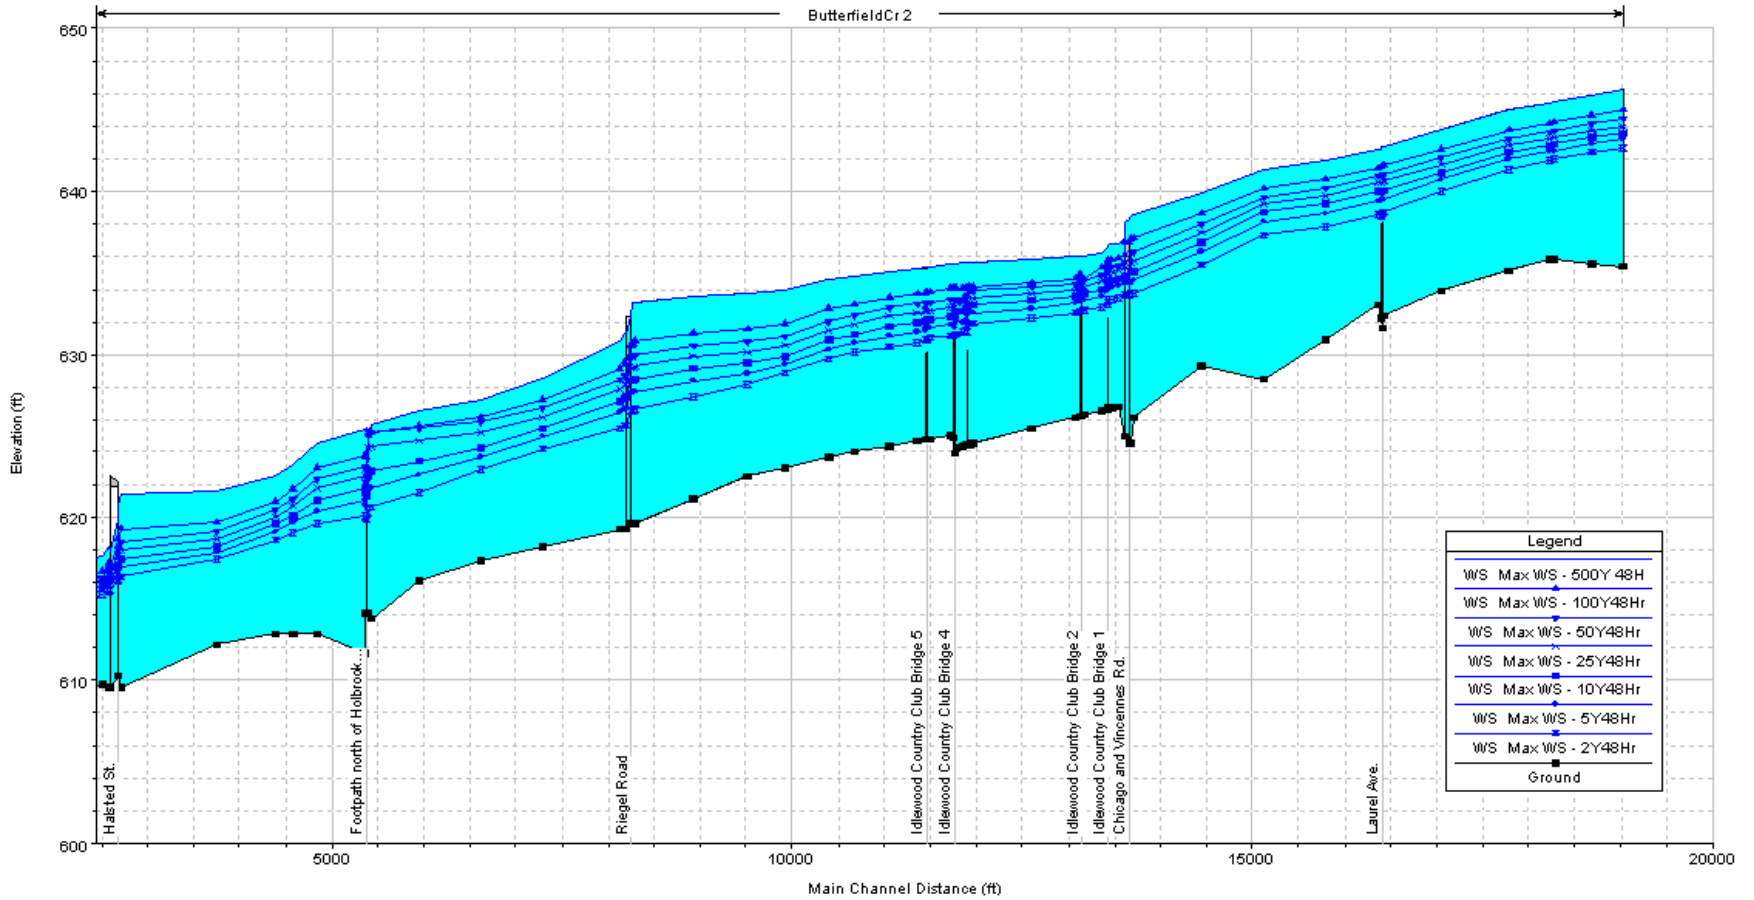

Unnamed Tributary to Butterfield Creek East Branch South
*Imperial Drive & Lorraine Ct. (1000' southwest of Kostner Ave.) to confluence with
 Butterfield Creek East Branch, Reach 3*

Unnamed Tributary to Butterfield Creek East Branch
 187th & Halstead St. to confluence with Butterfield Creek

Butterfield Creek, Reach 1
Unnamed Trib. To Butterfield Creek East to confluence with Thorn Creek

Butterfield Creek, Reach 2

Halsted St. to confluence with Unnamed Trib. To Butterfield Creek East

Butterfield Creek, Reach 2
Butterfield Creek Tributary 1 to Halsted St.

Butterfield Creek, Reach 6

Ridgeland Ave. & Lincoln Hwy to confluence with Unnamed Tributary to Butterfield Creek West

Butterfield Creek East Branch, Reaches 1 & 2
*Butterfield Creek East Branch Tributary to confluence with
 Butterfield Creek, Reach 4*