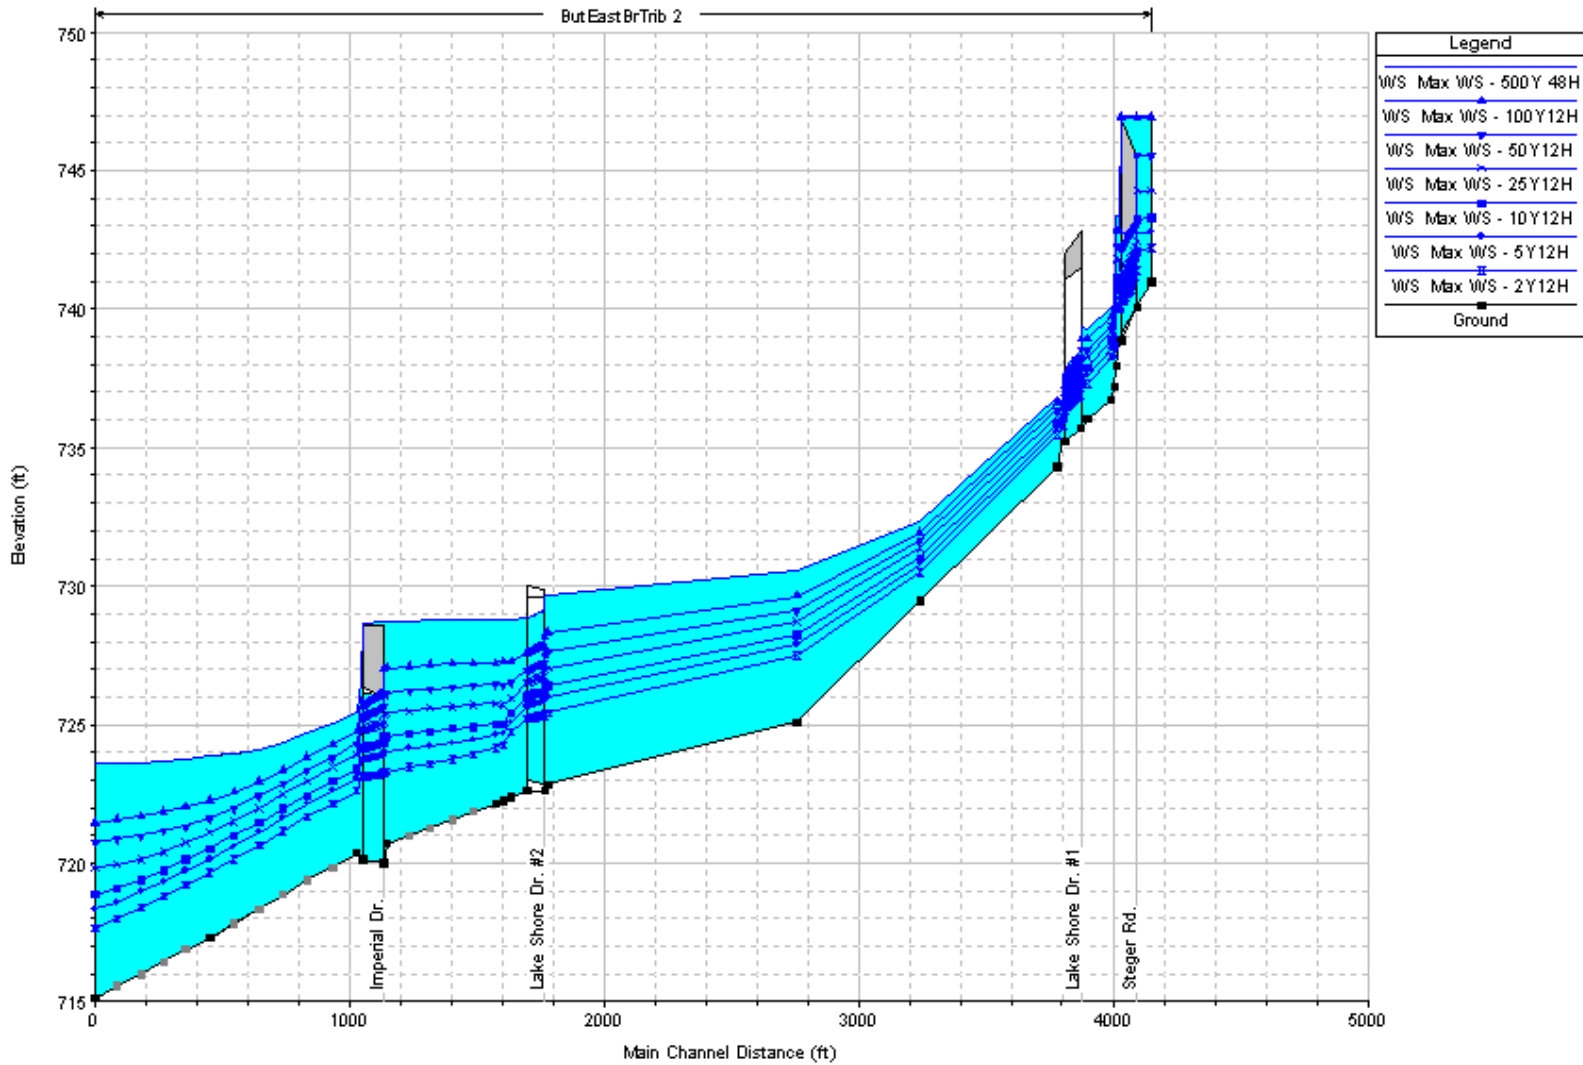

Butterfield Creek East Branch Tributary, Reach 1
*Butterfield Creek East Branch Tributary A to confluence with
 Butterfield Creek East Branch*

Butterfield Creek East Branch Tributary, Reach 2
 Steger Road (Will County Line) to confluence with Butterfield Creek East Branch
 Tributary A