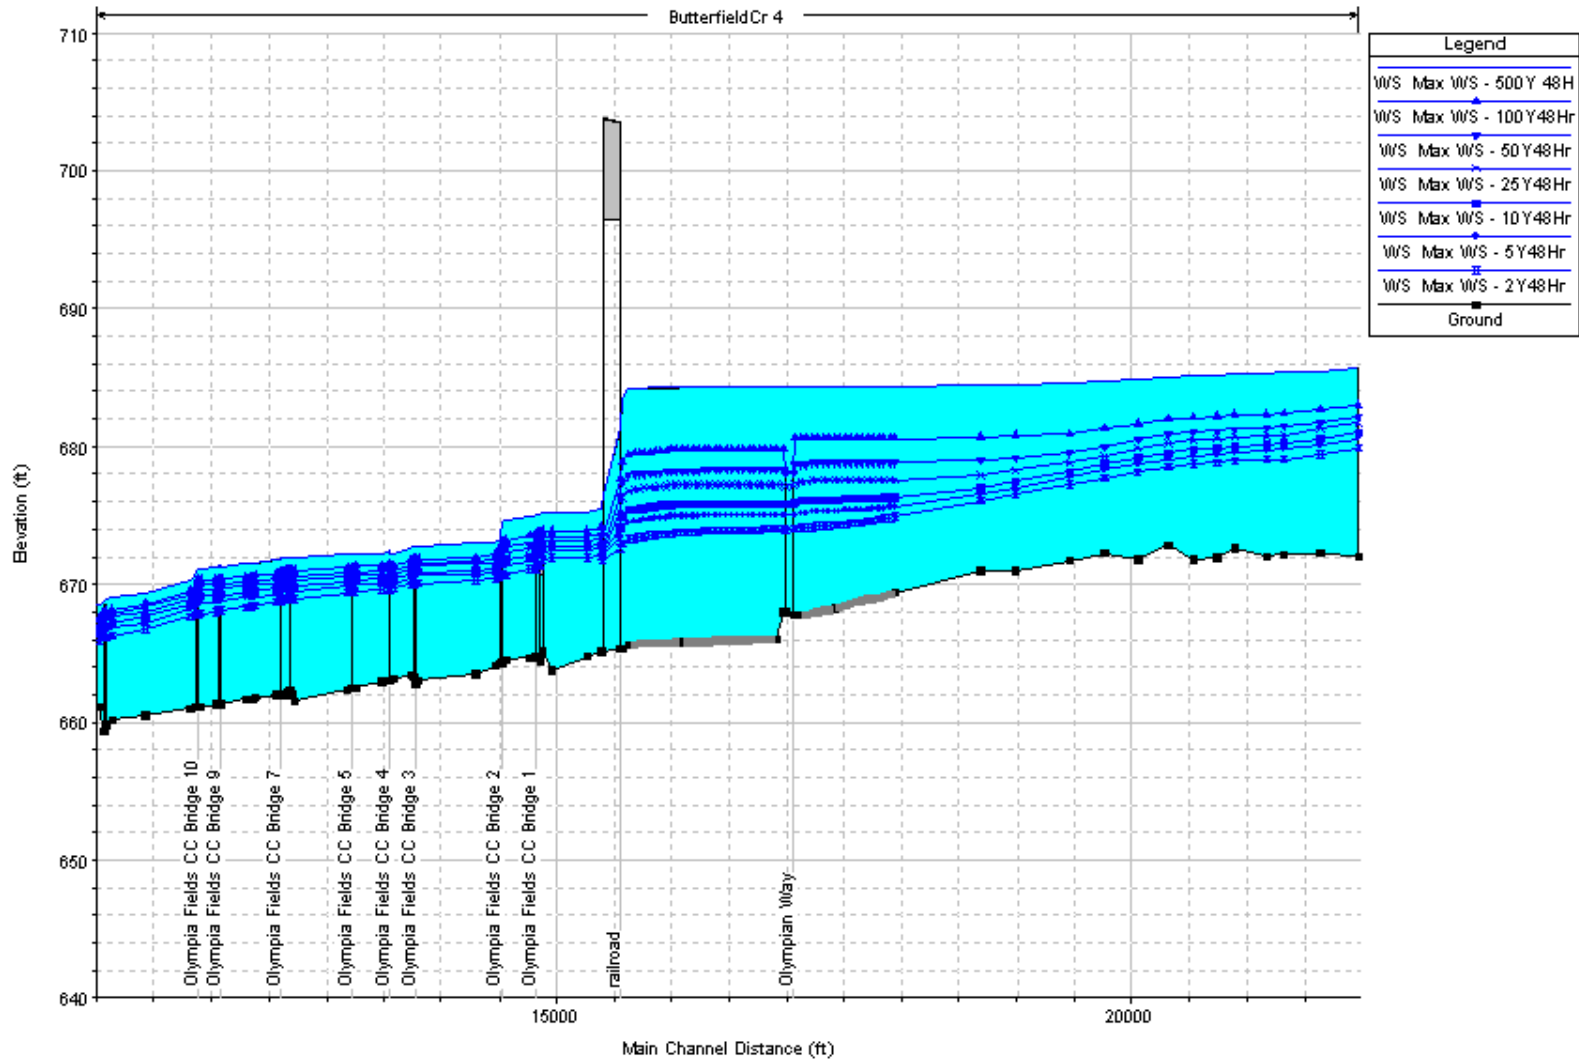

Butterfield Creek East Branch Tributary, Reach 1
*Butterfield Creek East Branch Tributary A to confluence with
 Butterfield Creek East Branch*

Butterfield Creek East Branch Tributary, Reach 2
 Steger Road (Will County Line) to confluence with Butterfield Creek East Branch
 Tributary A

Butterfield Creek, Reach 3

Brookwood Drive (at Butterfield Creek Tributary 3 & Butterfield Creek, Reach 4) to confluence with Butterfield Creek Tributary 1

Butterfield Creek, Reach 4
 Olympia Fields Country Club to confluence with Butterfield Creek Tributary 3 at
 Brookwood Drive