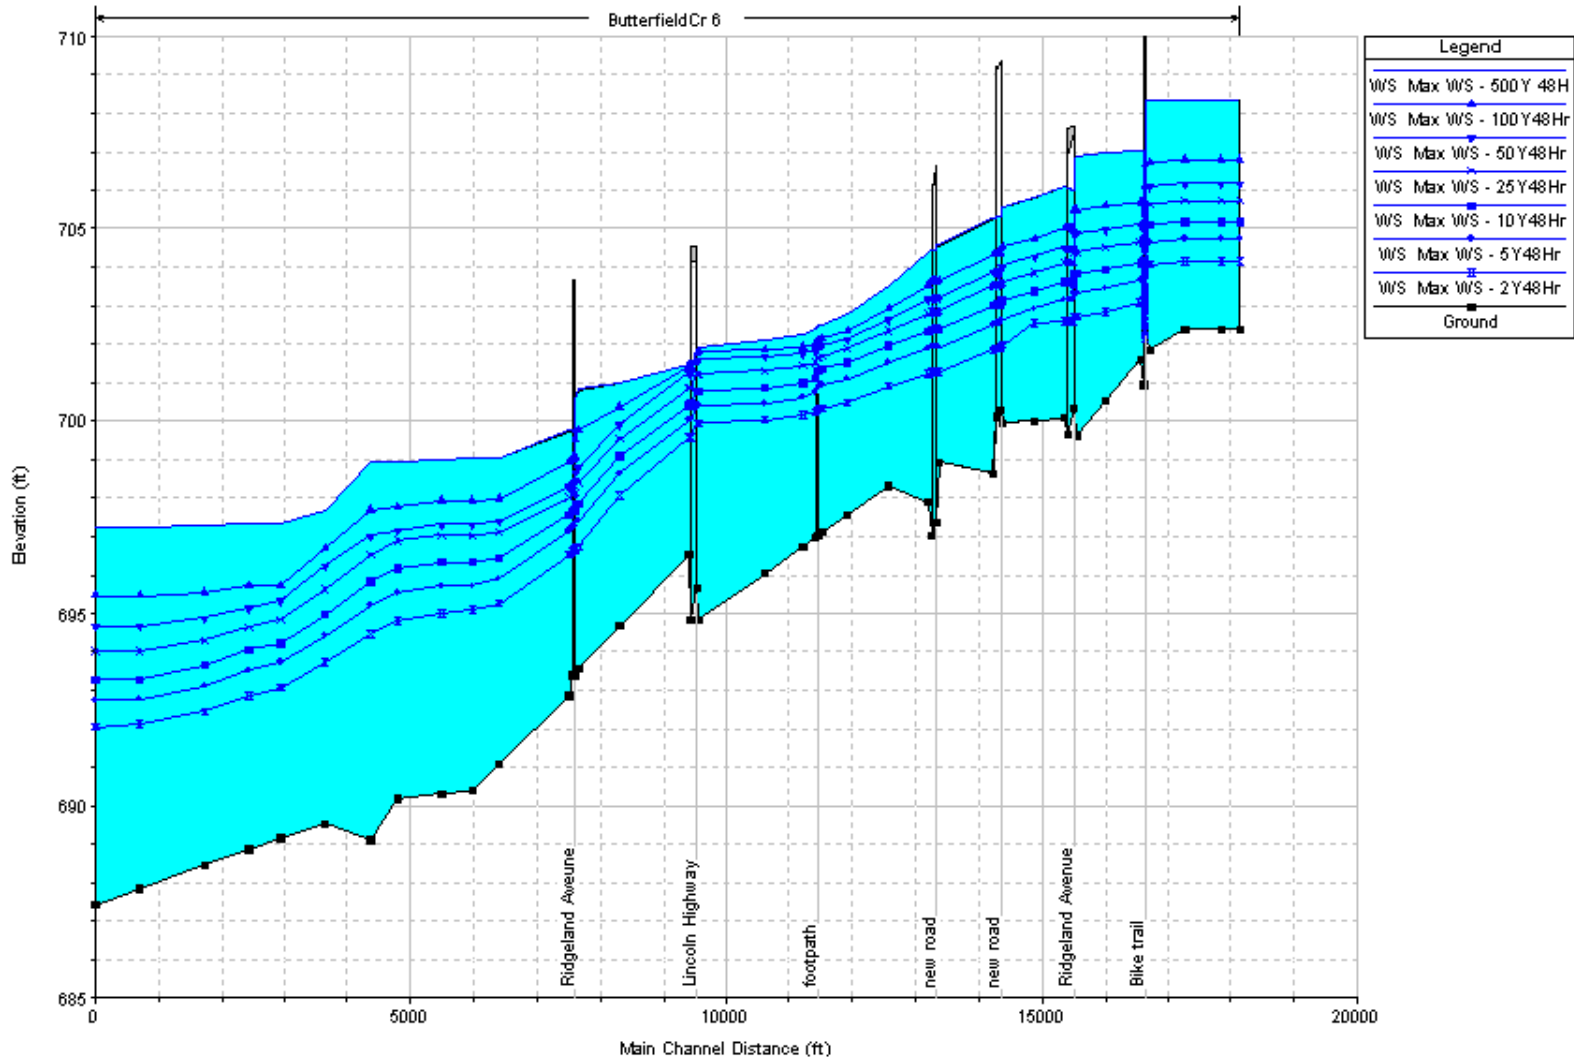

Unnamed Tributary to Butterfield Creek East Branch South
*Imperial Drive & Lorraine Ct. (1000' southwest of Kostner Ave.) to confluence with
 Butterfield Creek East Branch, Reach 3*

Unnamed Tributary to Butterfield Creek East Branch
 187th & Halstead St. to confluence with Butterfield Creek

Butterfield Creek, Reach 1
Unnamed Trib. To Butterfield Creek East to confluence with Thorn Creek

Butterfield Creek, Reach 2

Halsted St. to confluence with Unnamed Trib. To Butterfield Creek East

Butterfield Creek, Reach 2
Butterfield Creek Tributary 1 to Halsted St.

Butterfield Creek, Reach 6

Ridgeland Ave. & Lincoln Hwy to confluence with Unnamed Tributary to Butterfield Creek West

Butterfield Creek East Branch, Reaches 1 & 2
*Butterfield Creek East Branch Tributary to confluence with
 Butterfield Creek, Reach 4*