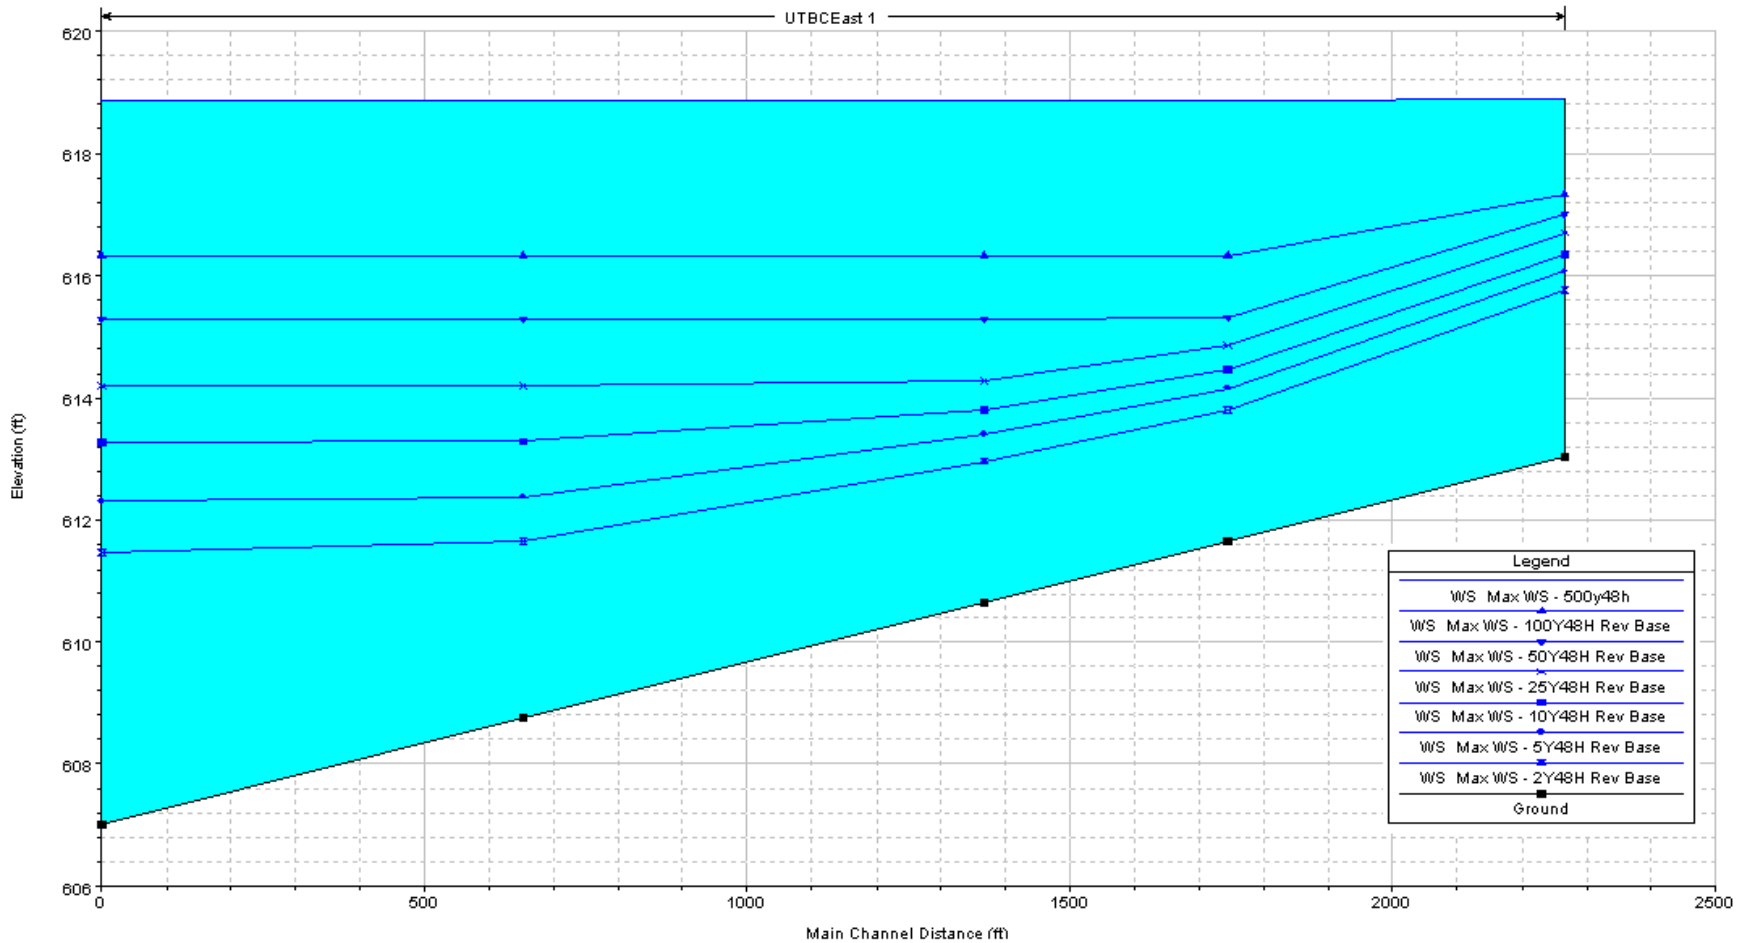

Unnamed Tributary to Butterfield Creek East Branch South
*Imperial Drive & Lorraine Ct. (1000' southwest of Kostner Ave.) to confluence with
 Butterfield Creek East Branch, Reach 3*

Unnamed Tributary to Butterfield Creek East Branch
 187th & Halstead St. to confluence with Butterfield Creek

Butterfield Creek, Reach 1
Unnamed Trib. To Butterfield Creek East to confluence with Thorn Creek

Butterfield Creek, Reach 2

Halsted St. to confluence with Unnamed Trib. To Butterfield Creek East

Butterfield Creek, Reach 2
Butterfield Creek Tributary 1 to Halsted St.