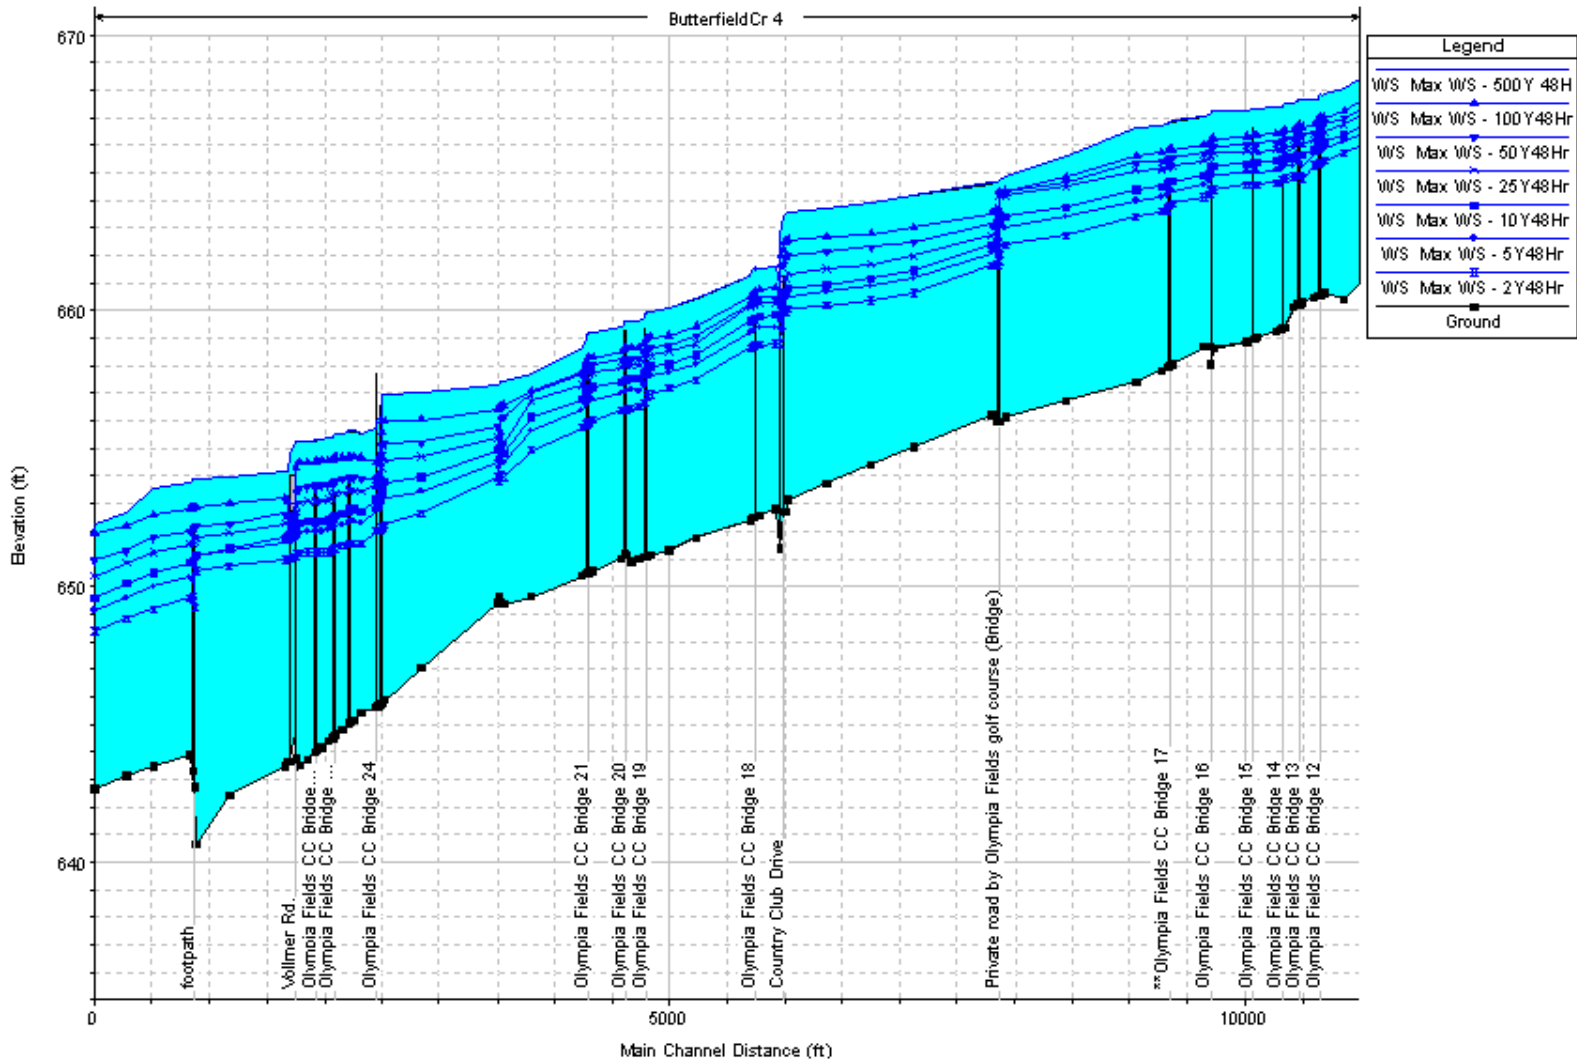

Butterfield Creek East Branch Tributary, Reach 1
*Butterfield Creek East Branch Tributary A to confluence with
 Butterfield Creek East Branch*

Butterfield Creek East Branch Tributary, Reach 2
 Steger Road (Will County Line) to confluence with Butterfield Creek East Branch
 Tributary A

Butterfield Creek, Reach 3

Brookwood Drive (at Butterfield Creek Tributary 3 & Butterfield Creek, Reach 4) to confluence with Butterfield Creek Tributary 1

Butterfield Creek, Reach 4
 Olympia Fields Country Club to confluence with Butterfield Creek Tributary 3 at
 Brookwood Drive