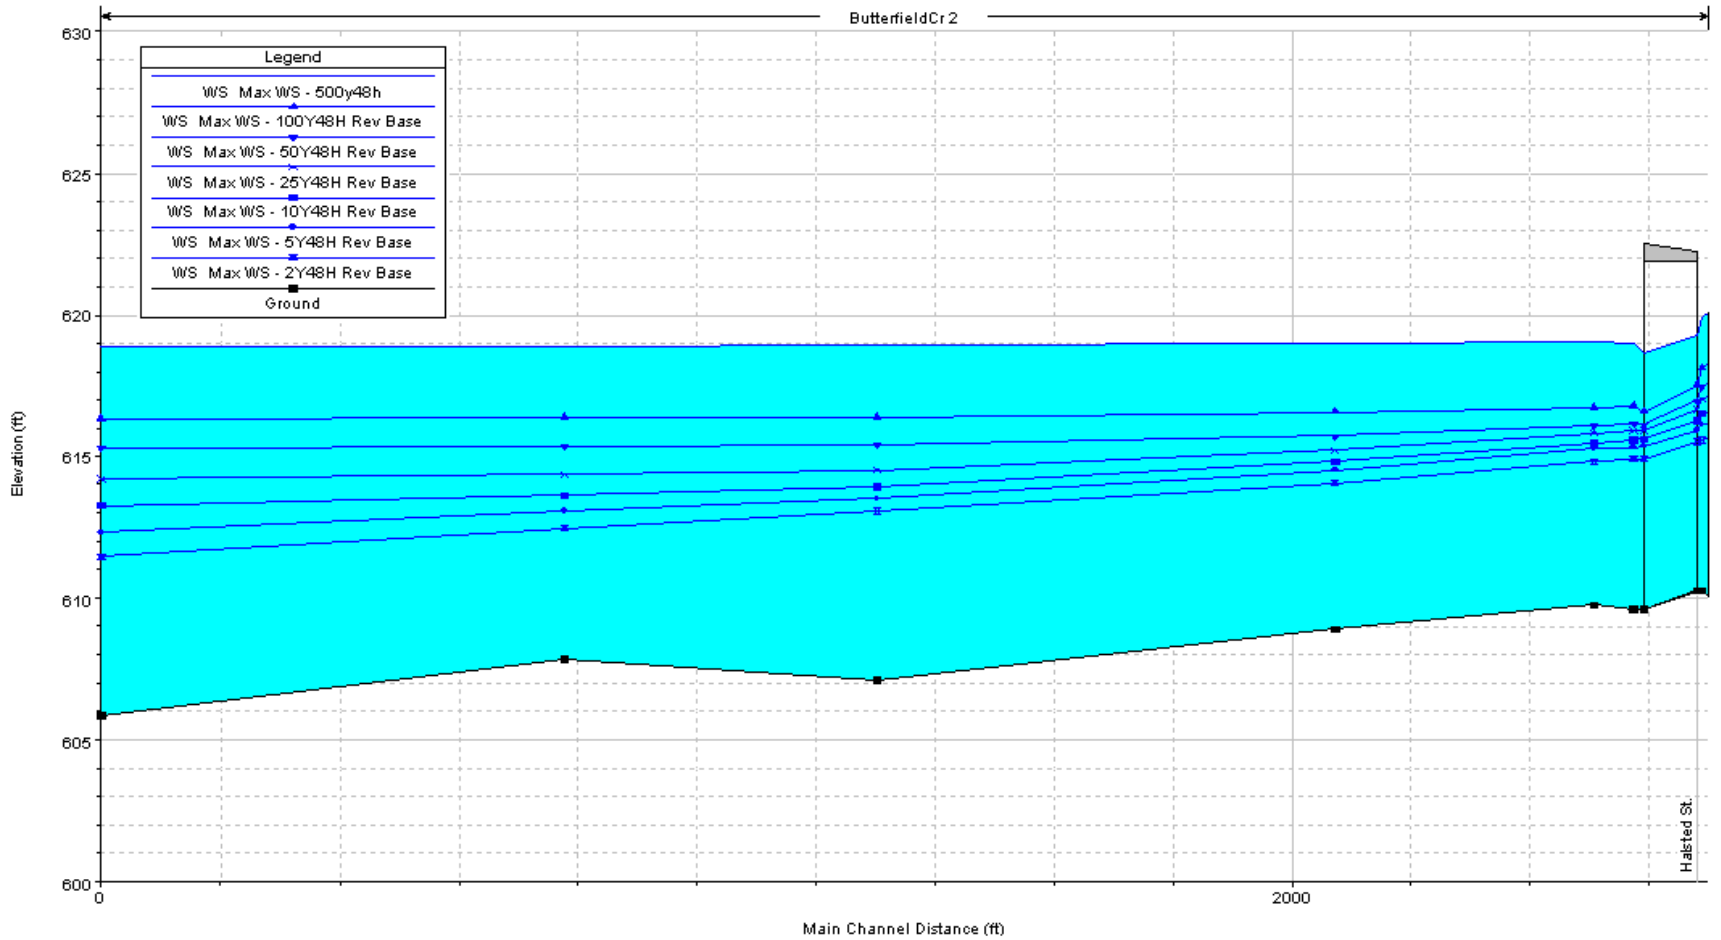

Unnamed Tributary to Butterfield Creek East Branch South
*Imperial Drive & Lorraine Ct. (1000' southwest of Kostner Ave.) to confluence with
 Butterfield Creek East Branch, Reach 3*

Unnamed Tributary to Butterfield Creek East Branch
 187th & Halstead St. to confluence with Butterfield Creek

Butterfield Creek, Reach 1
Unnamed Trib. To Butterfield Creek East to confluence with Thorn Creek

Butterfield Creek, Reach 2

Halsted St. to confluence with Unnamed Trib. To Butterfield Creek East

Butterfield Creek, Reach 2
Butterfield Creek Tributary 1 to Halsted St.