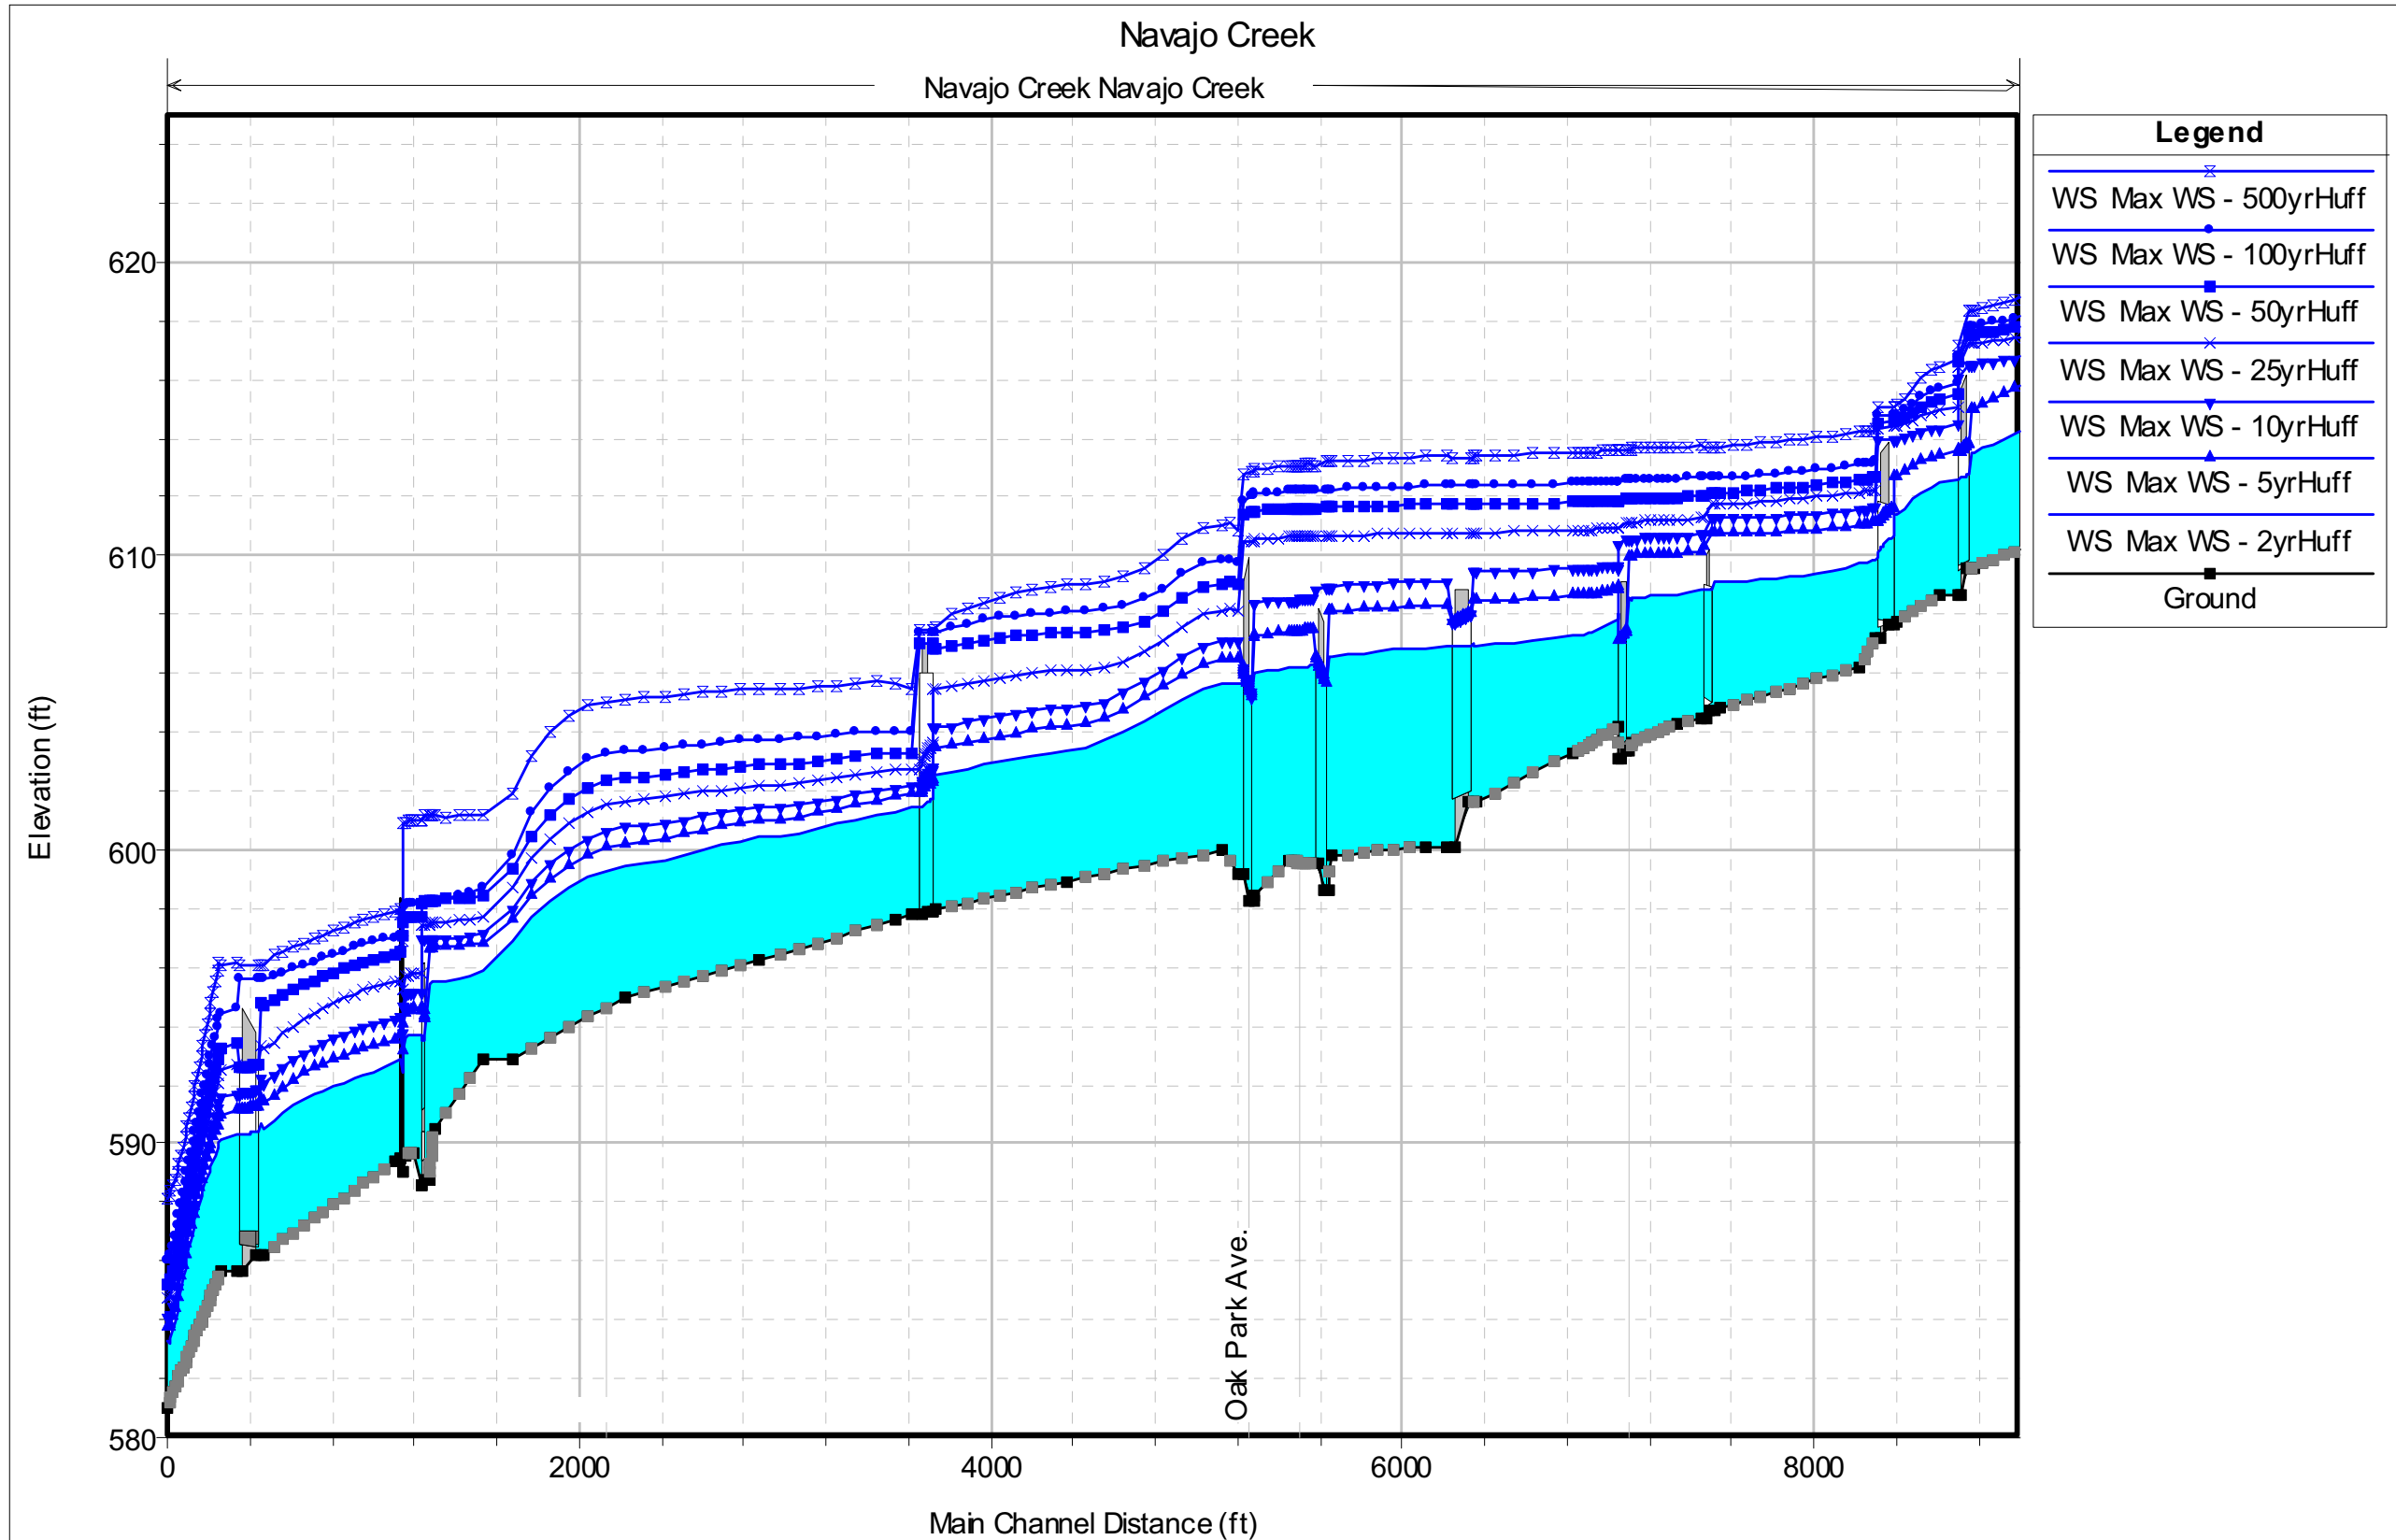

Navajo Creek from 131st St. to 69th Ct.

Navajo Creek from 69th Ct. to confluence with Calumet-Sag Channel.