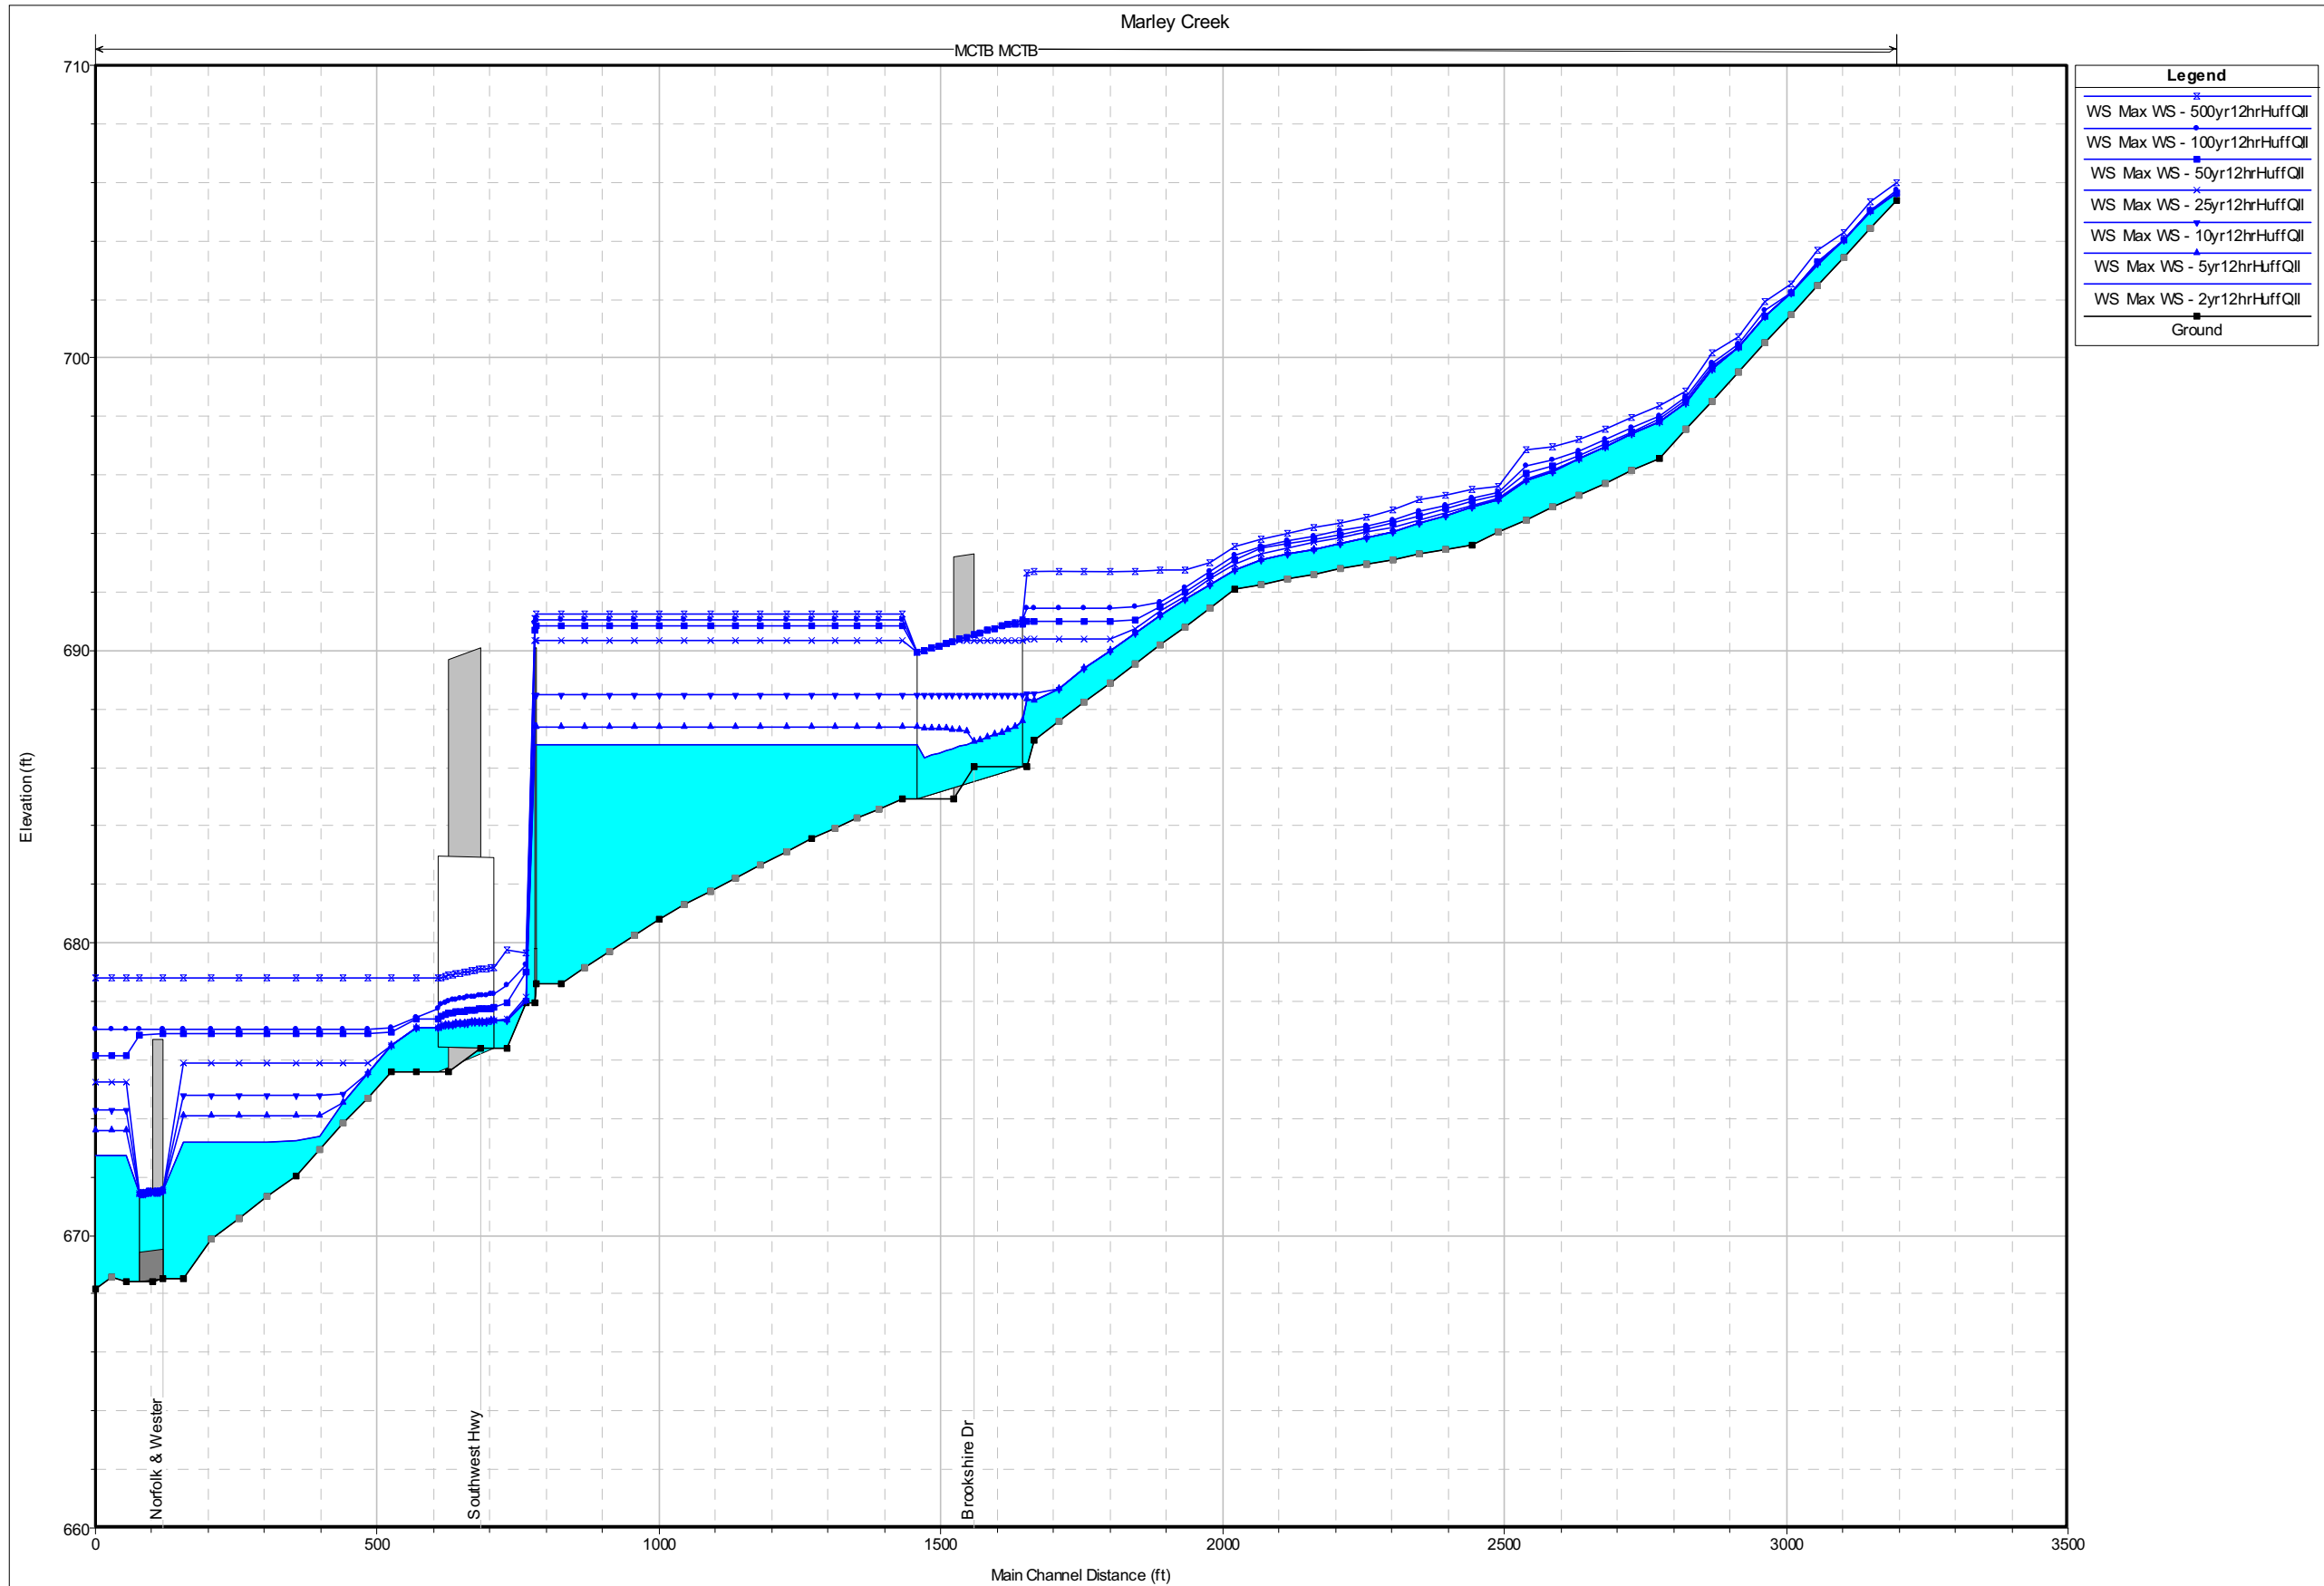

Marley Creek from 159th Street to confluence with Marley Creek Tributary C.

Marley Creek from confluence with Marley Creek Tributary C to Will-Cook County border.

Marley Creek Tributary A to confluence with Marley Creek.

Marley Creek Tributary B to confluence with Marley Creek.

Marley Creek Tributary C from 104th St. to confluence with Marley Creek.

Marley Creek Tributary D from 167th St. to confluence with Marley Creek.