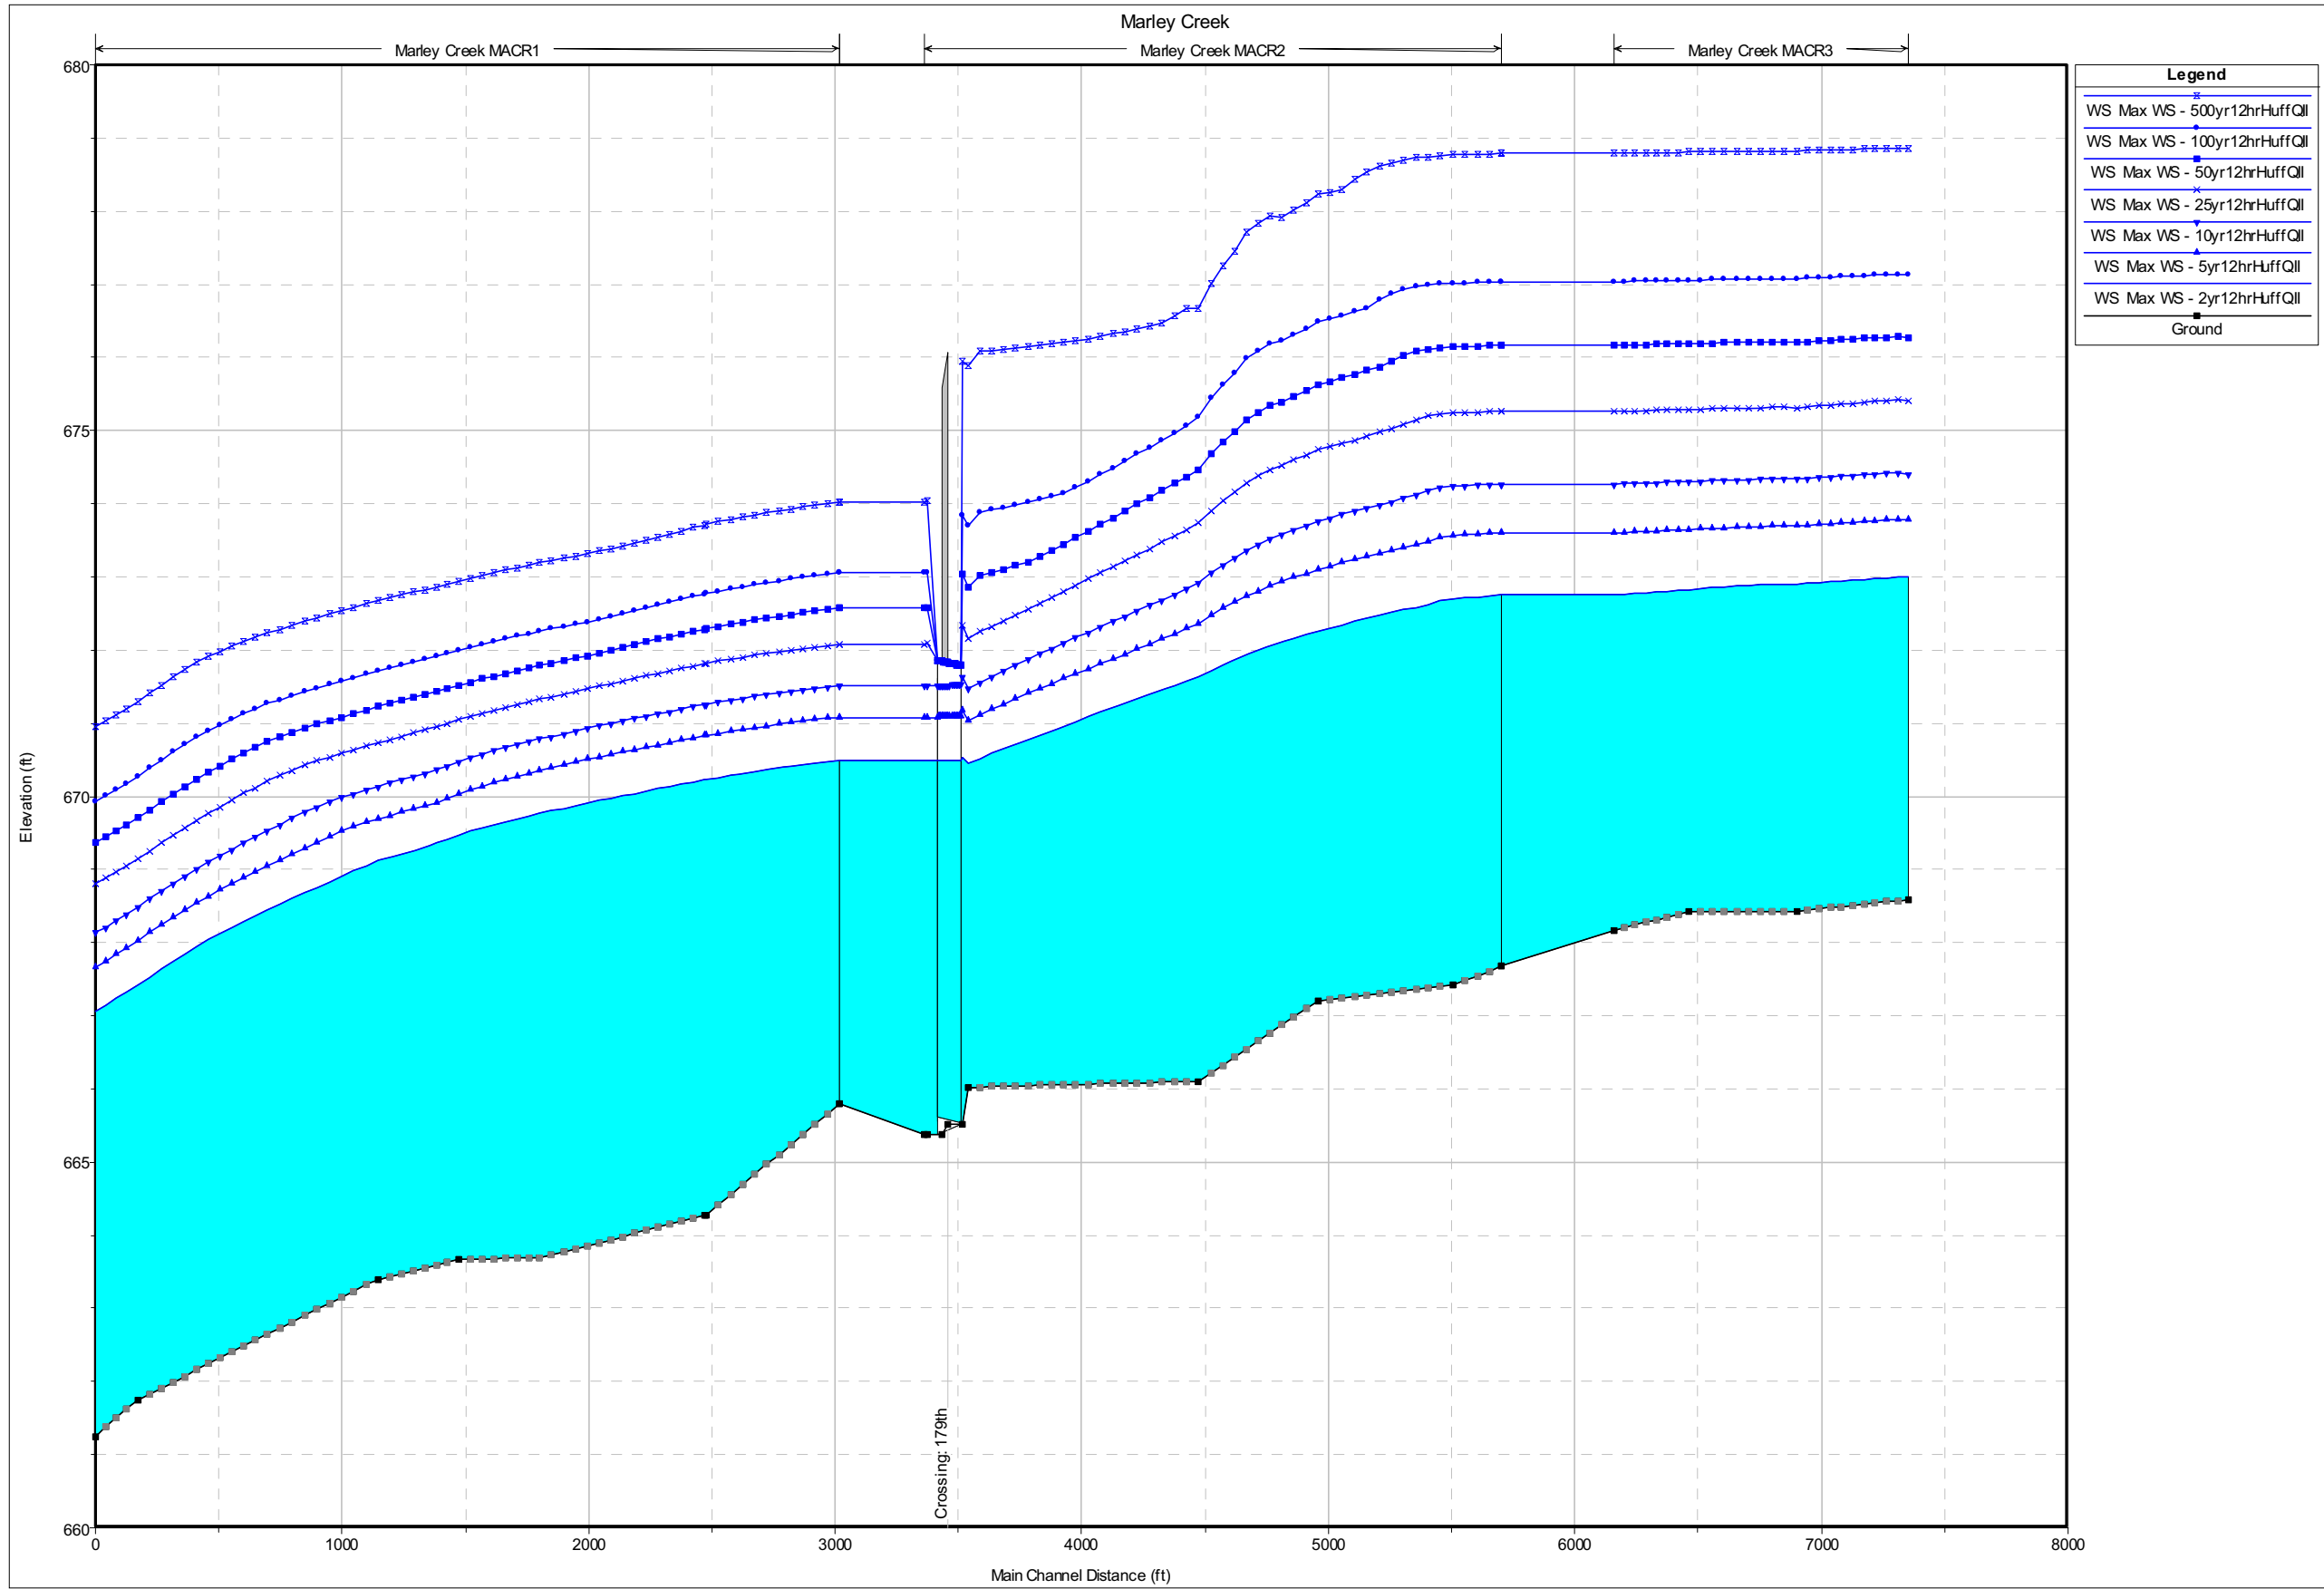

Marley Creek from 159th Street to confluence with Marley Creek Tributary C.

Marley Creek from confluence with Marley Creek Tributary C to Will-Cook County border.

Marley Creek Tributary A to confluence with Marley Creek.

Marley Creek Tributary B to confluence with Marley Creek.

Marley Creek Tributary C from 104th St. to confluence with Marley Creek.

Marley Creek Tributary D from 167th St. to confluence with Marley Creek.