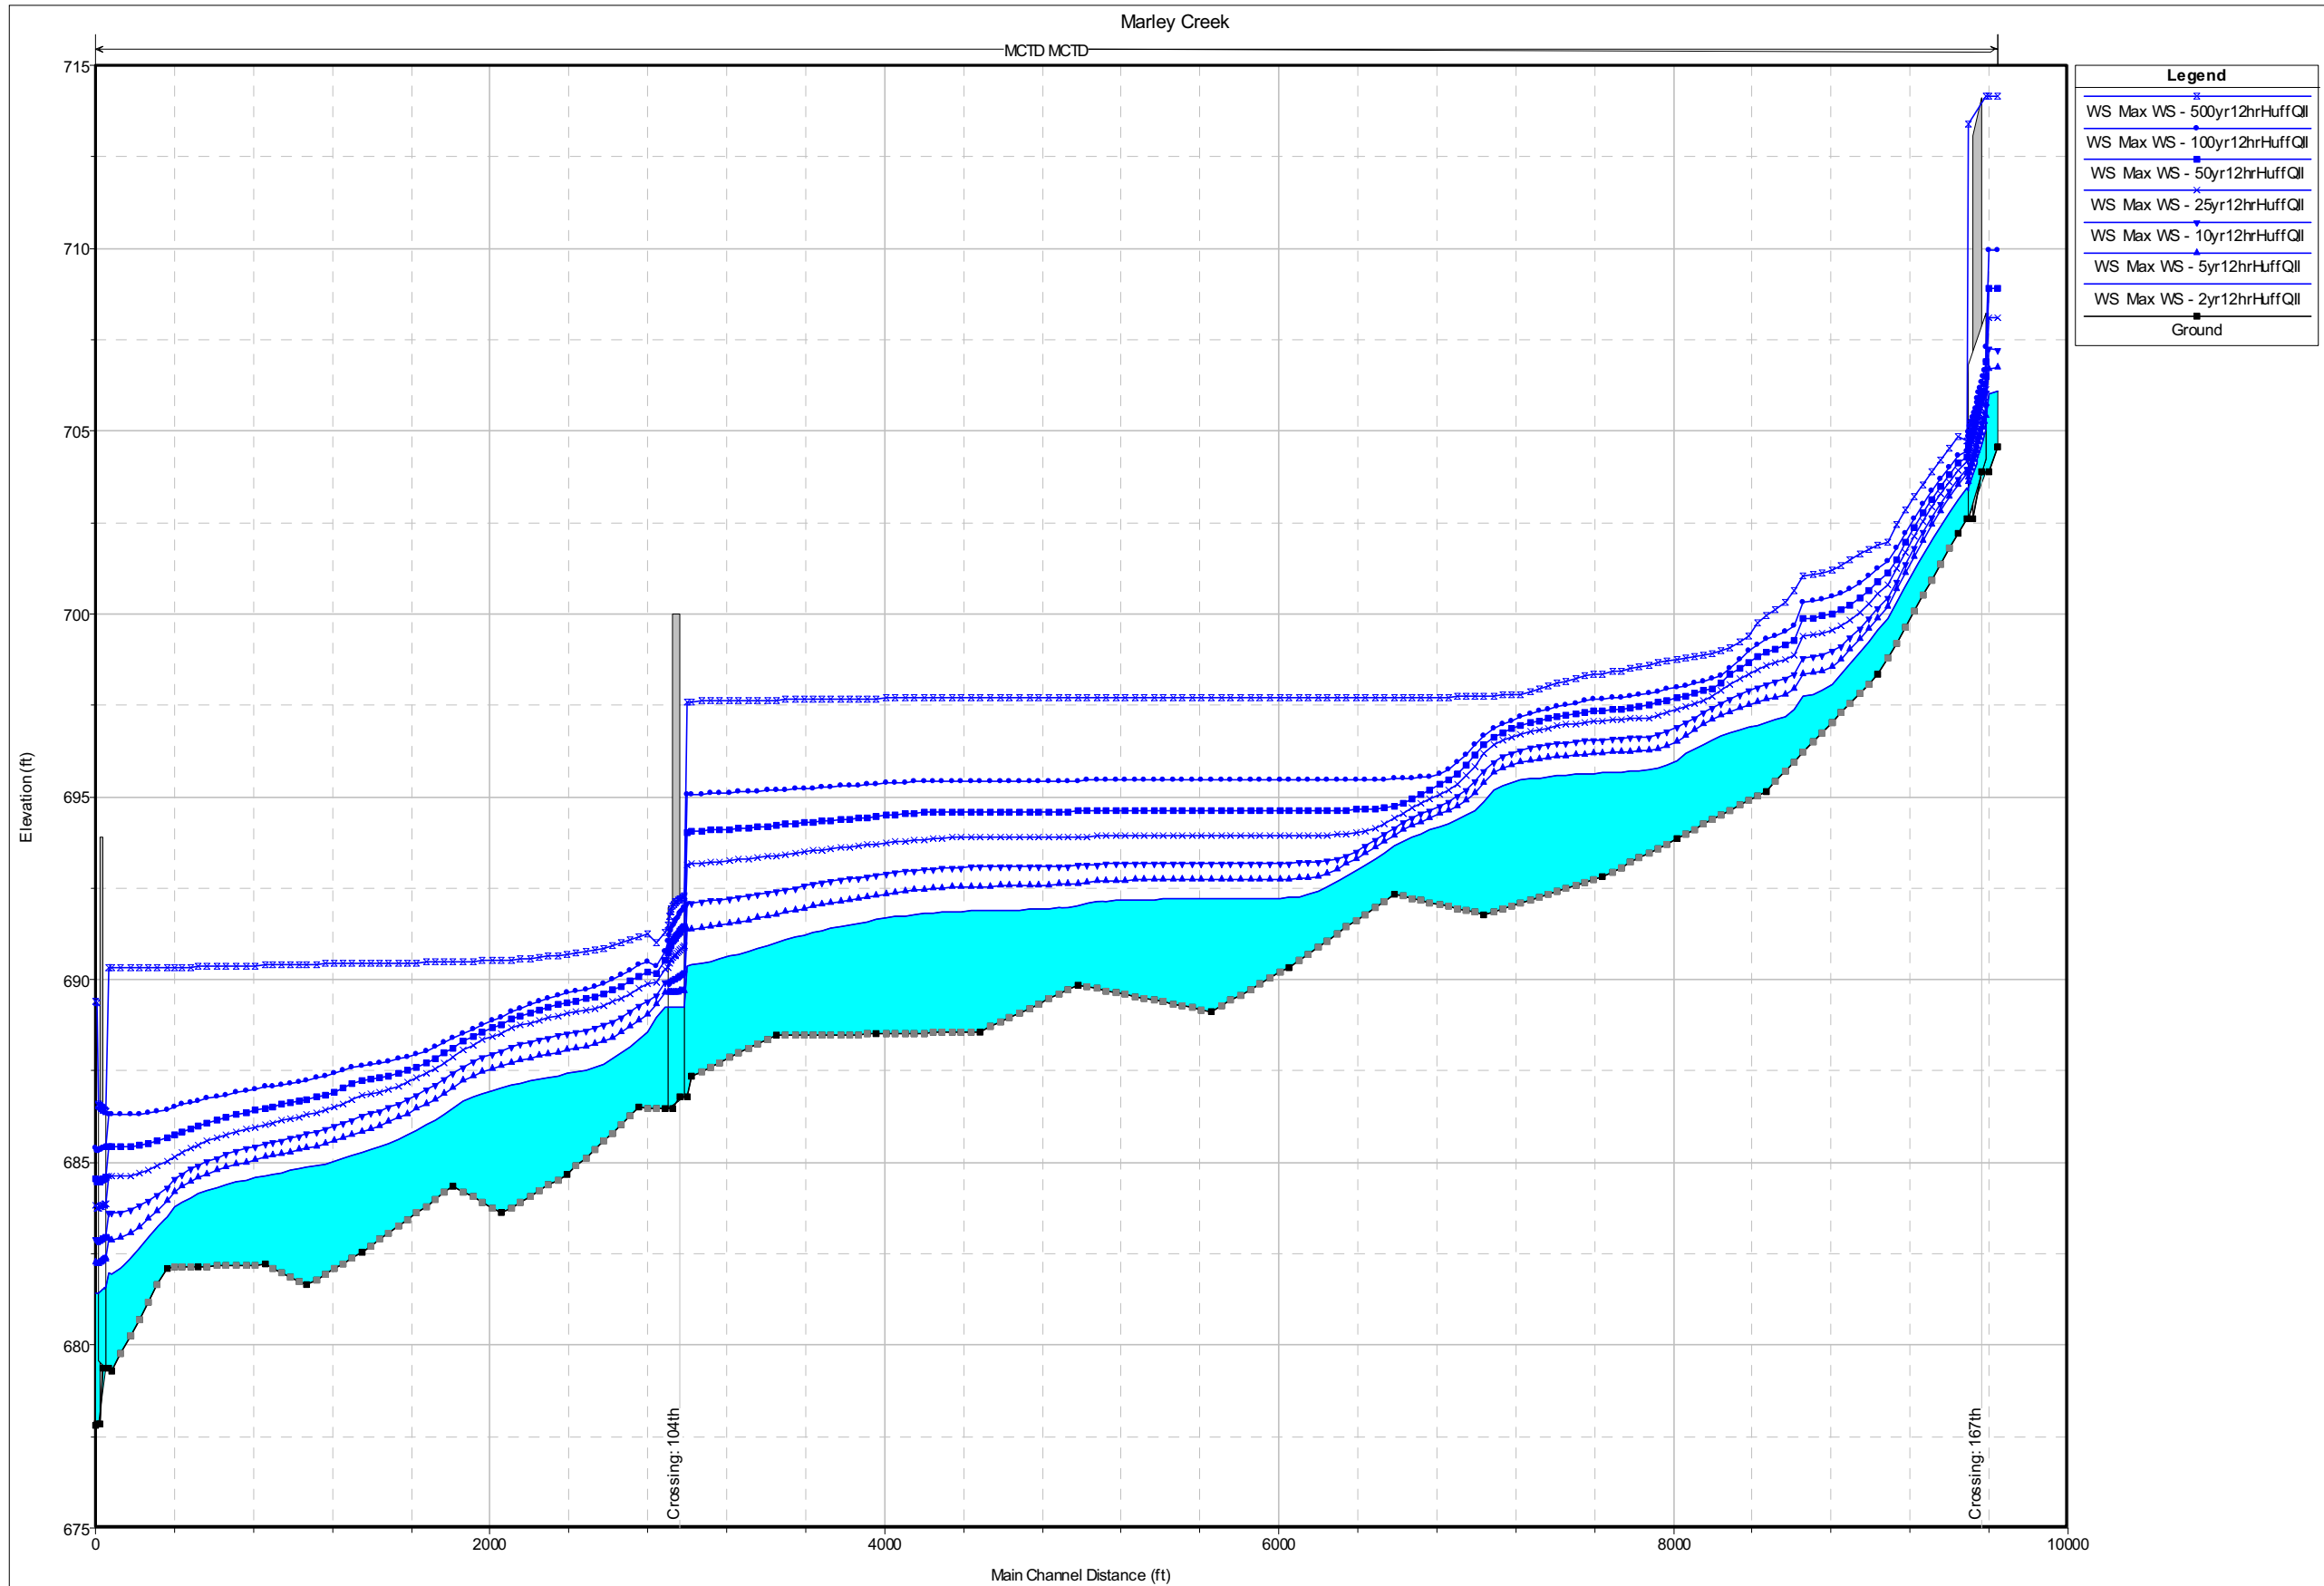

Marley Creek from 159th Street to confluence with Marley Creek Tributary C.

Marley Creek from confluence with Marley Creek Tributary C to Will-Cook County border.

Marley Creek Tributary A to confluence with Marley Creek.

Marley Creek Tributary B to confluence with Marley Creek.

Marley Creek Tributary C from 104th St. to confluence with Marley Creek.

Marley Creek Tributary D from 167th St. to confluence with Marley Creek.