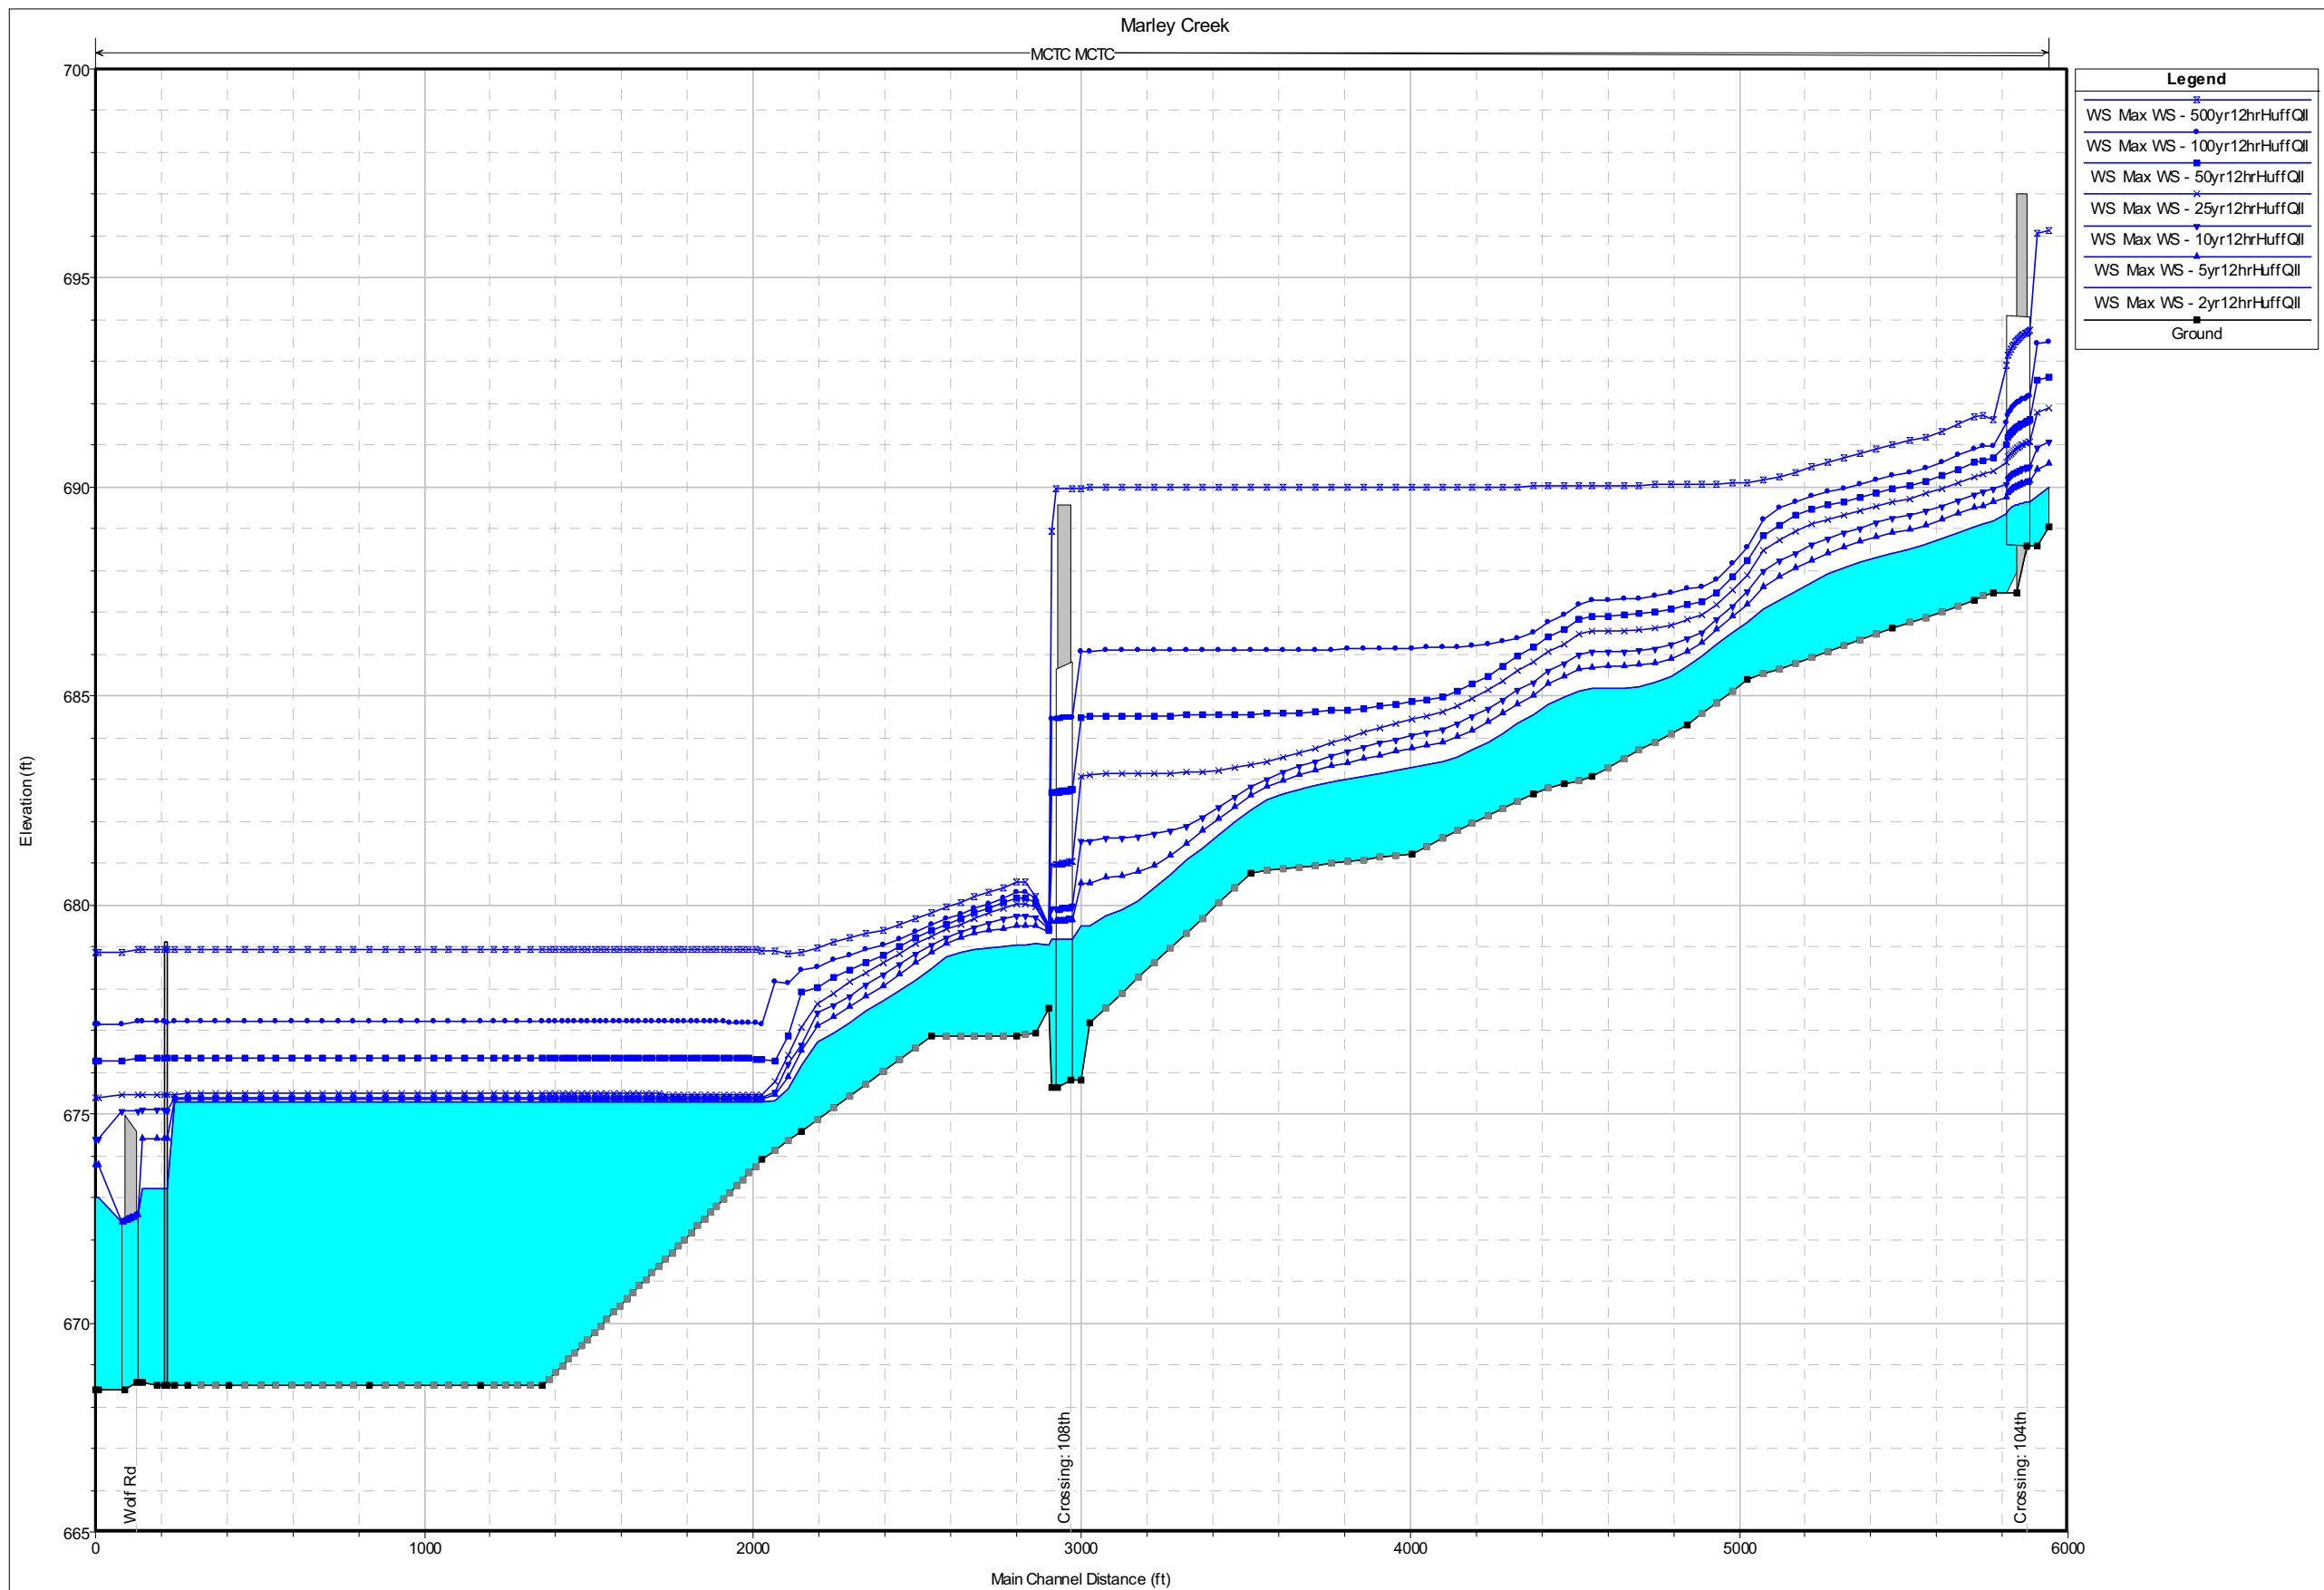

Marley Creek from 159th Street to confluence with Marley Creek Tributary C.

Marley Creek from confluence with Marley Creek Tributary C to Will-Cook County border.

Marley Creek Tributary A to confluence with Marley Creek.

Marley Creek Tributary B to confluence with Marley Creek.

Marley Creek Tributary C from 104th St. to confluence with Marley Creek.

Marley Creek Tributary D from 167th St. to confluence with Marley Creek.