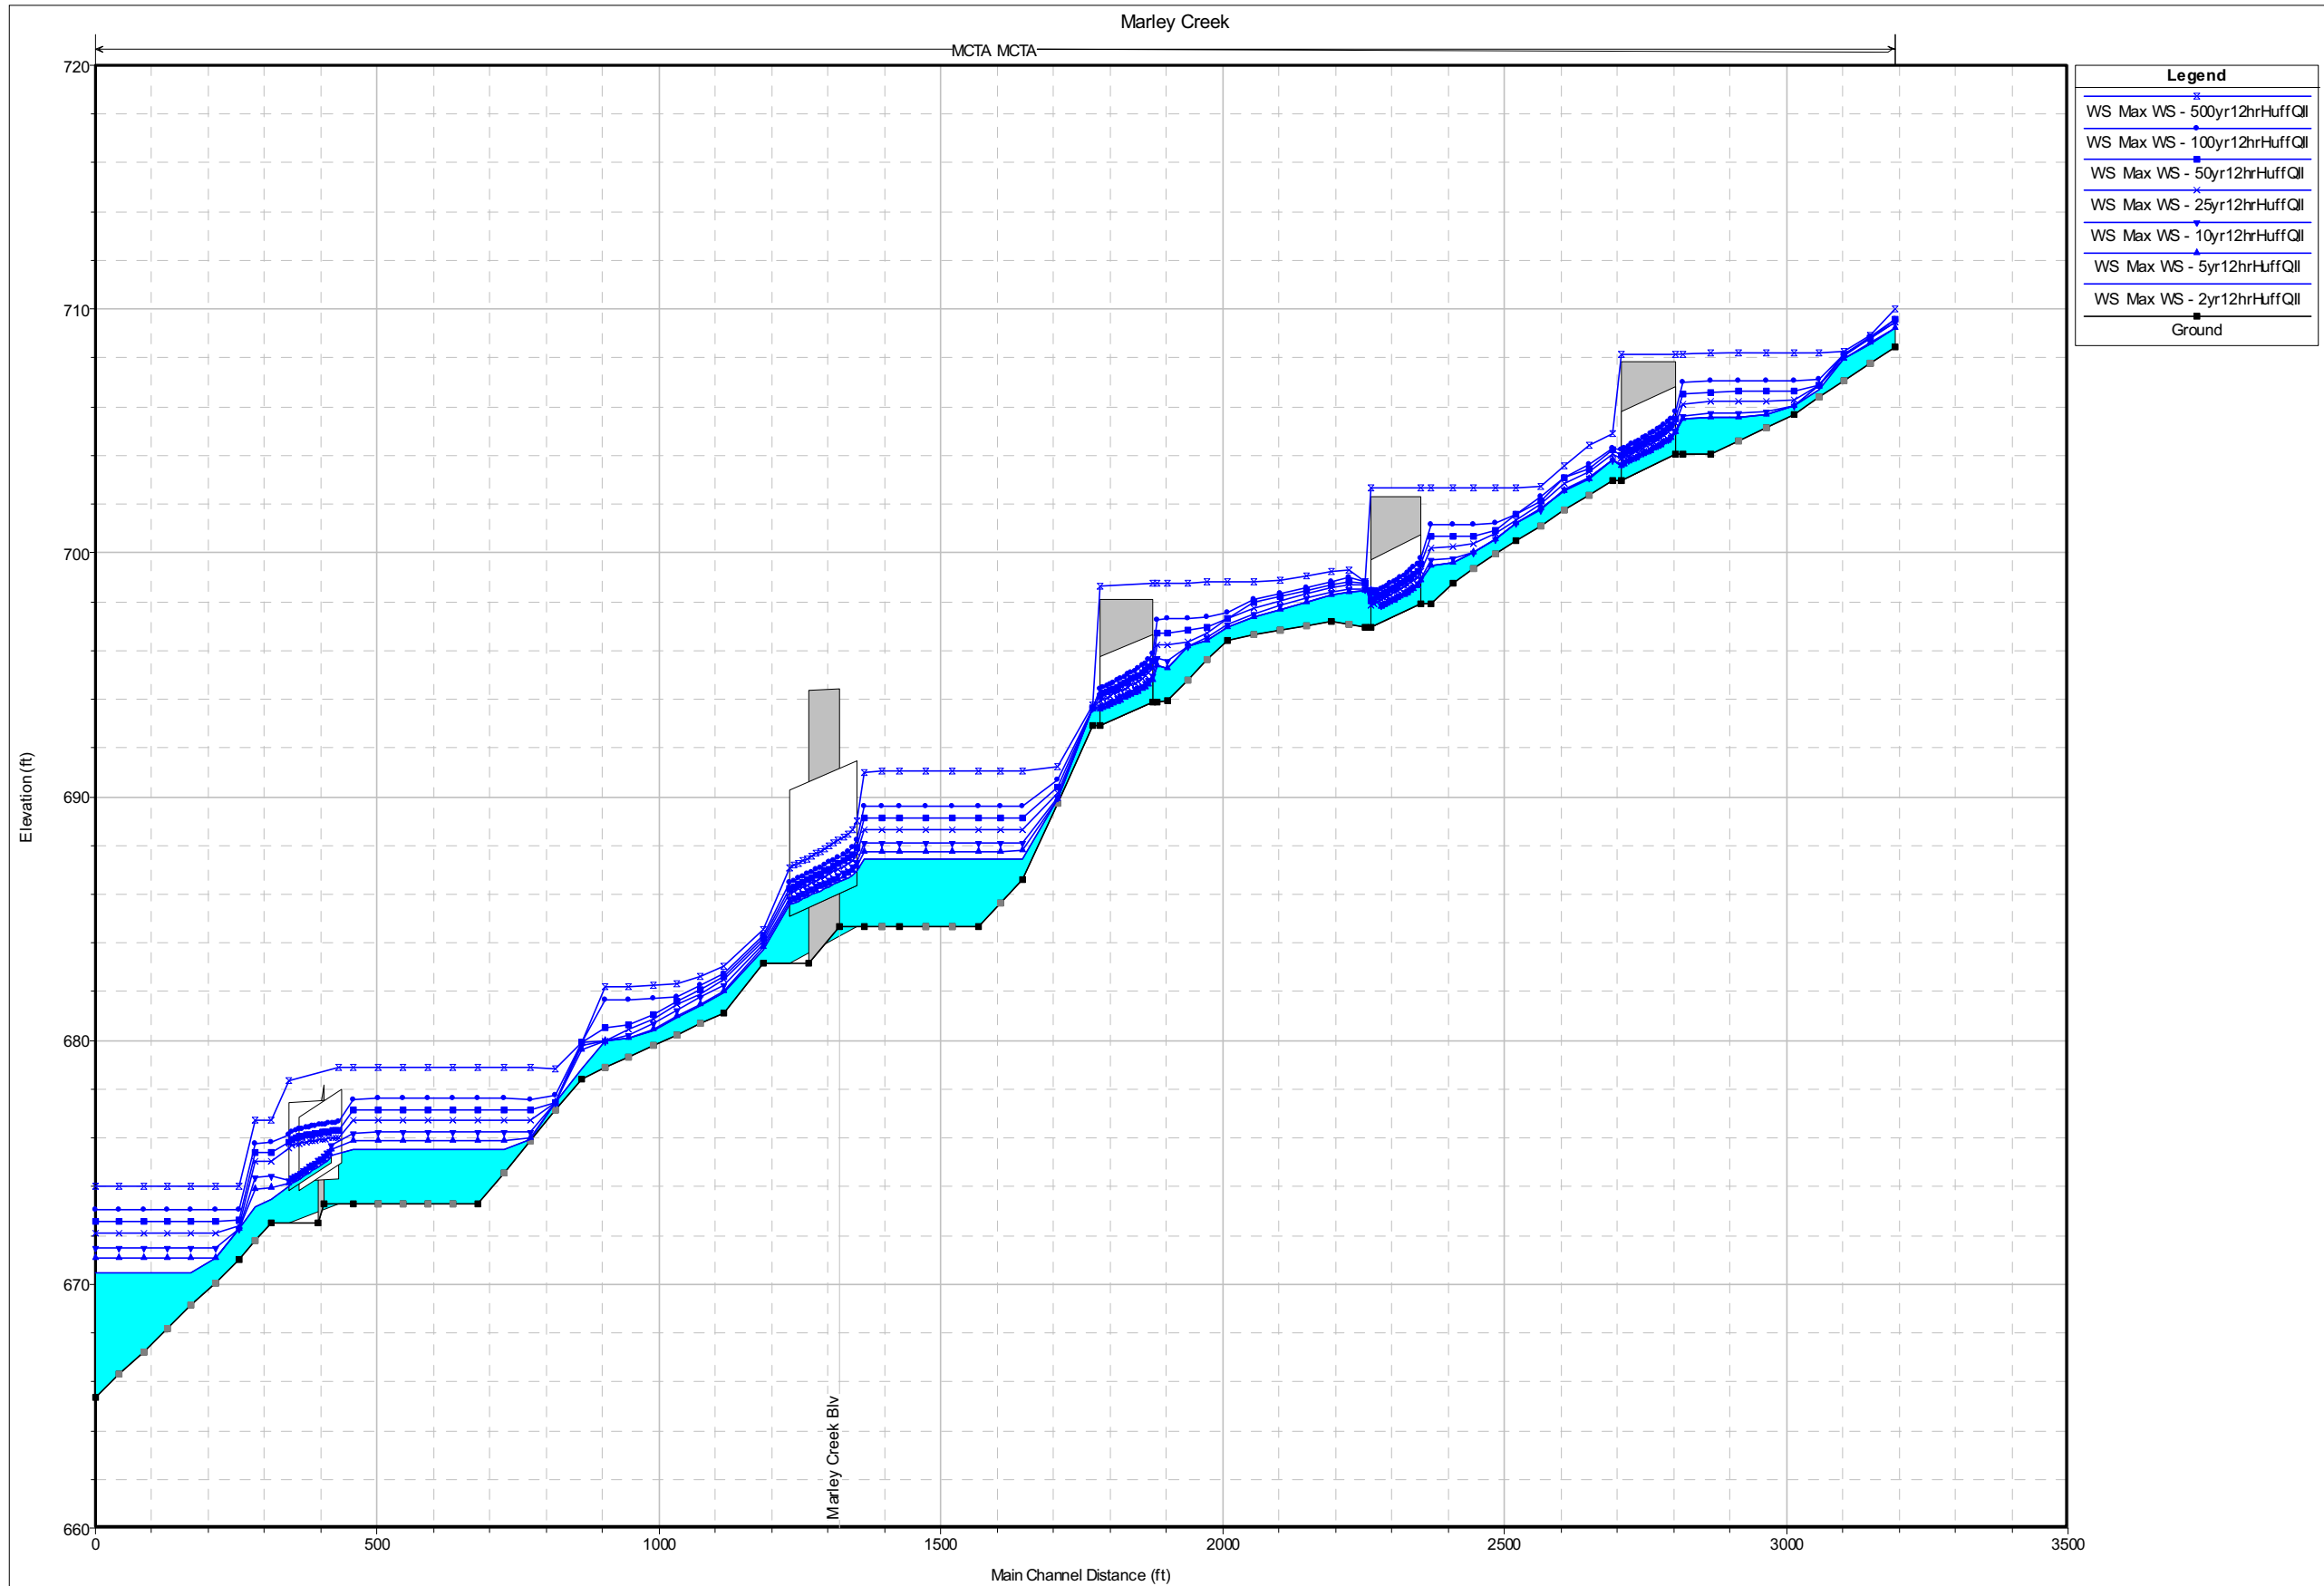

Marley Creek from 159th Street to confluence with Marley Creek Tributary C.

Marley Creek from confluence with Marley Creek Tributary C to Will-Cook County border.

Marley Creek Tributary A to confluence with Marley Creek.

Marley Creek Tributary B to confluence with Marley Creek.

Marley Creek Tributary C from 104th St. to confluence with Marley Creek.

Marley Creek Tributary D from 167th St. to confluence with Marley Creek.