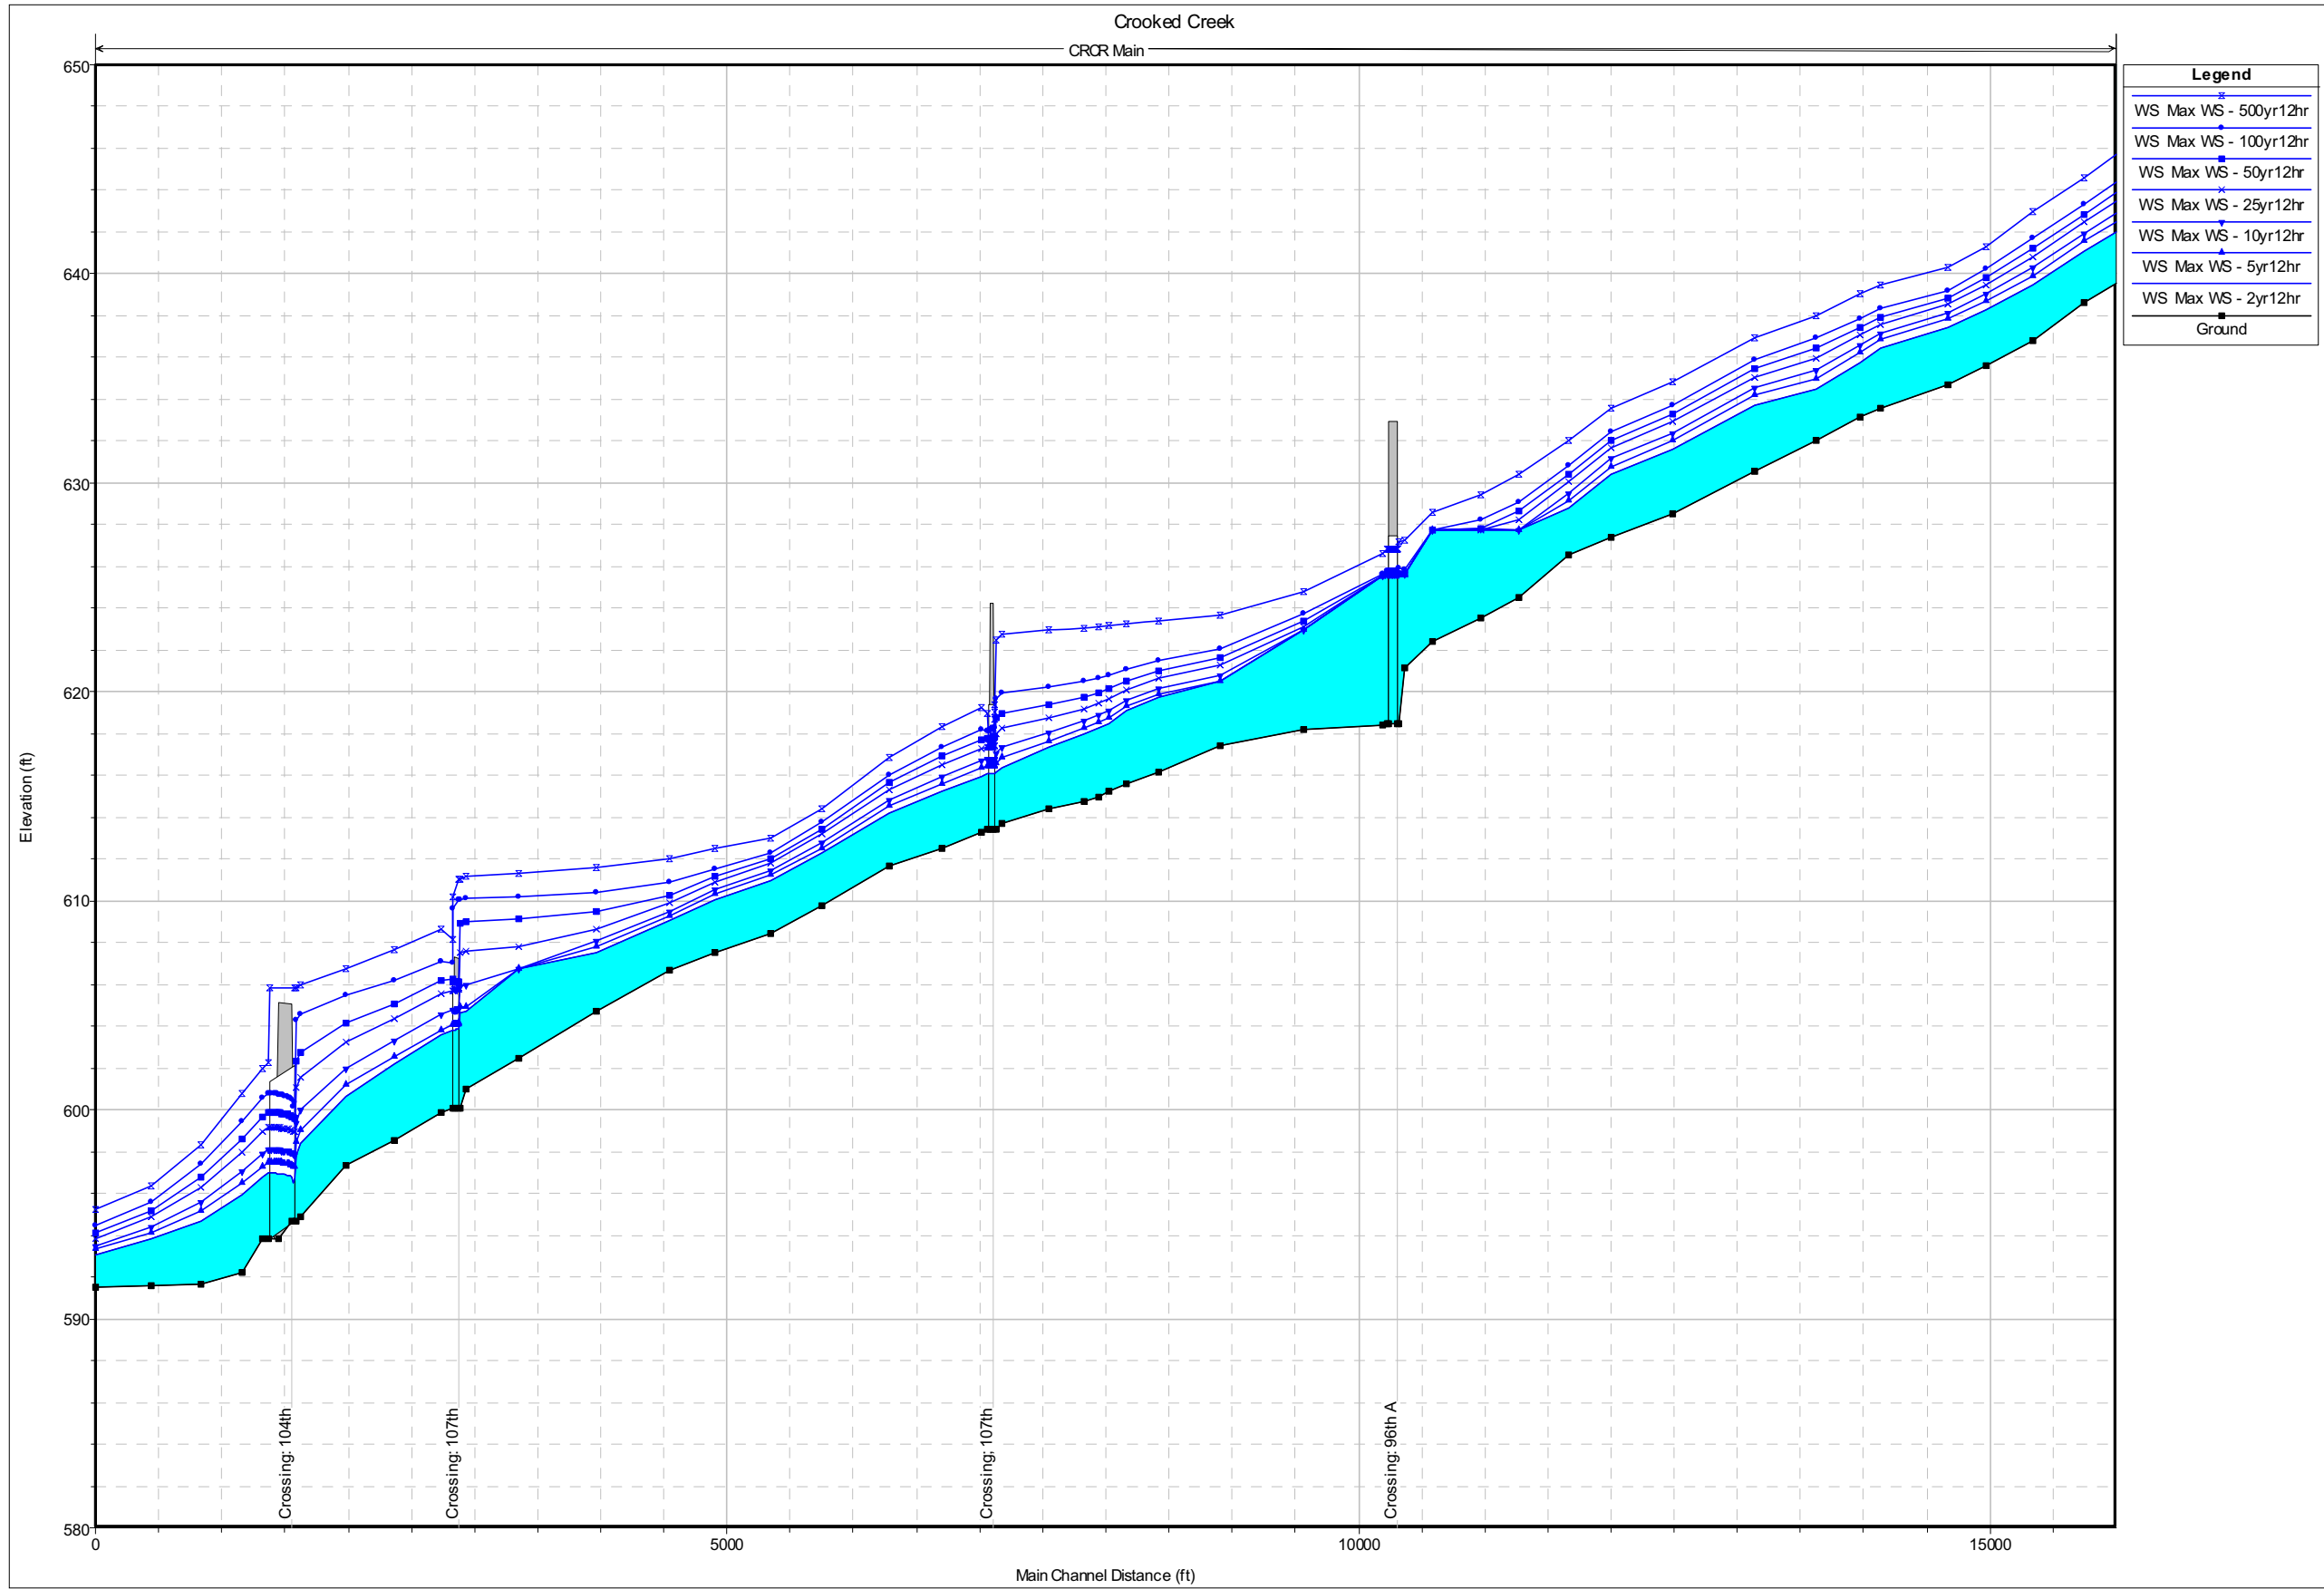

Crooked Creek from 93rd St. and 90th Ave. to Cook County Forest Preserve

Crooked Creek from Cook County Forest Preserve to confluence with Calumet-Sag Channel