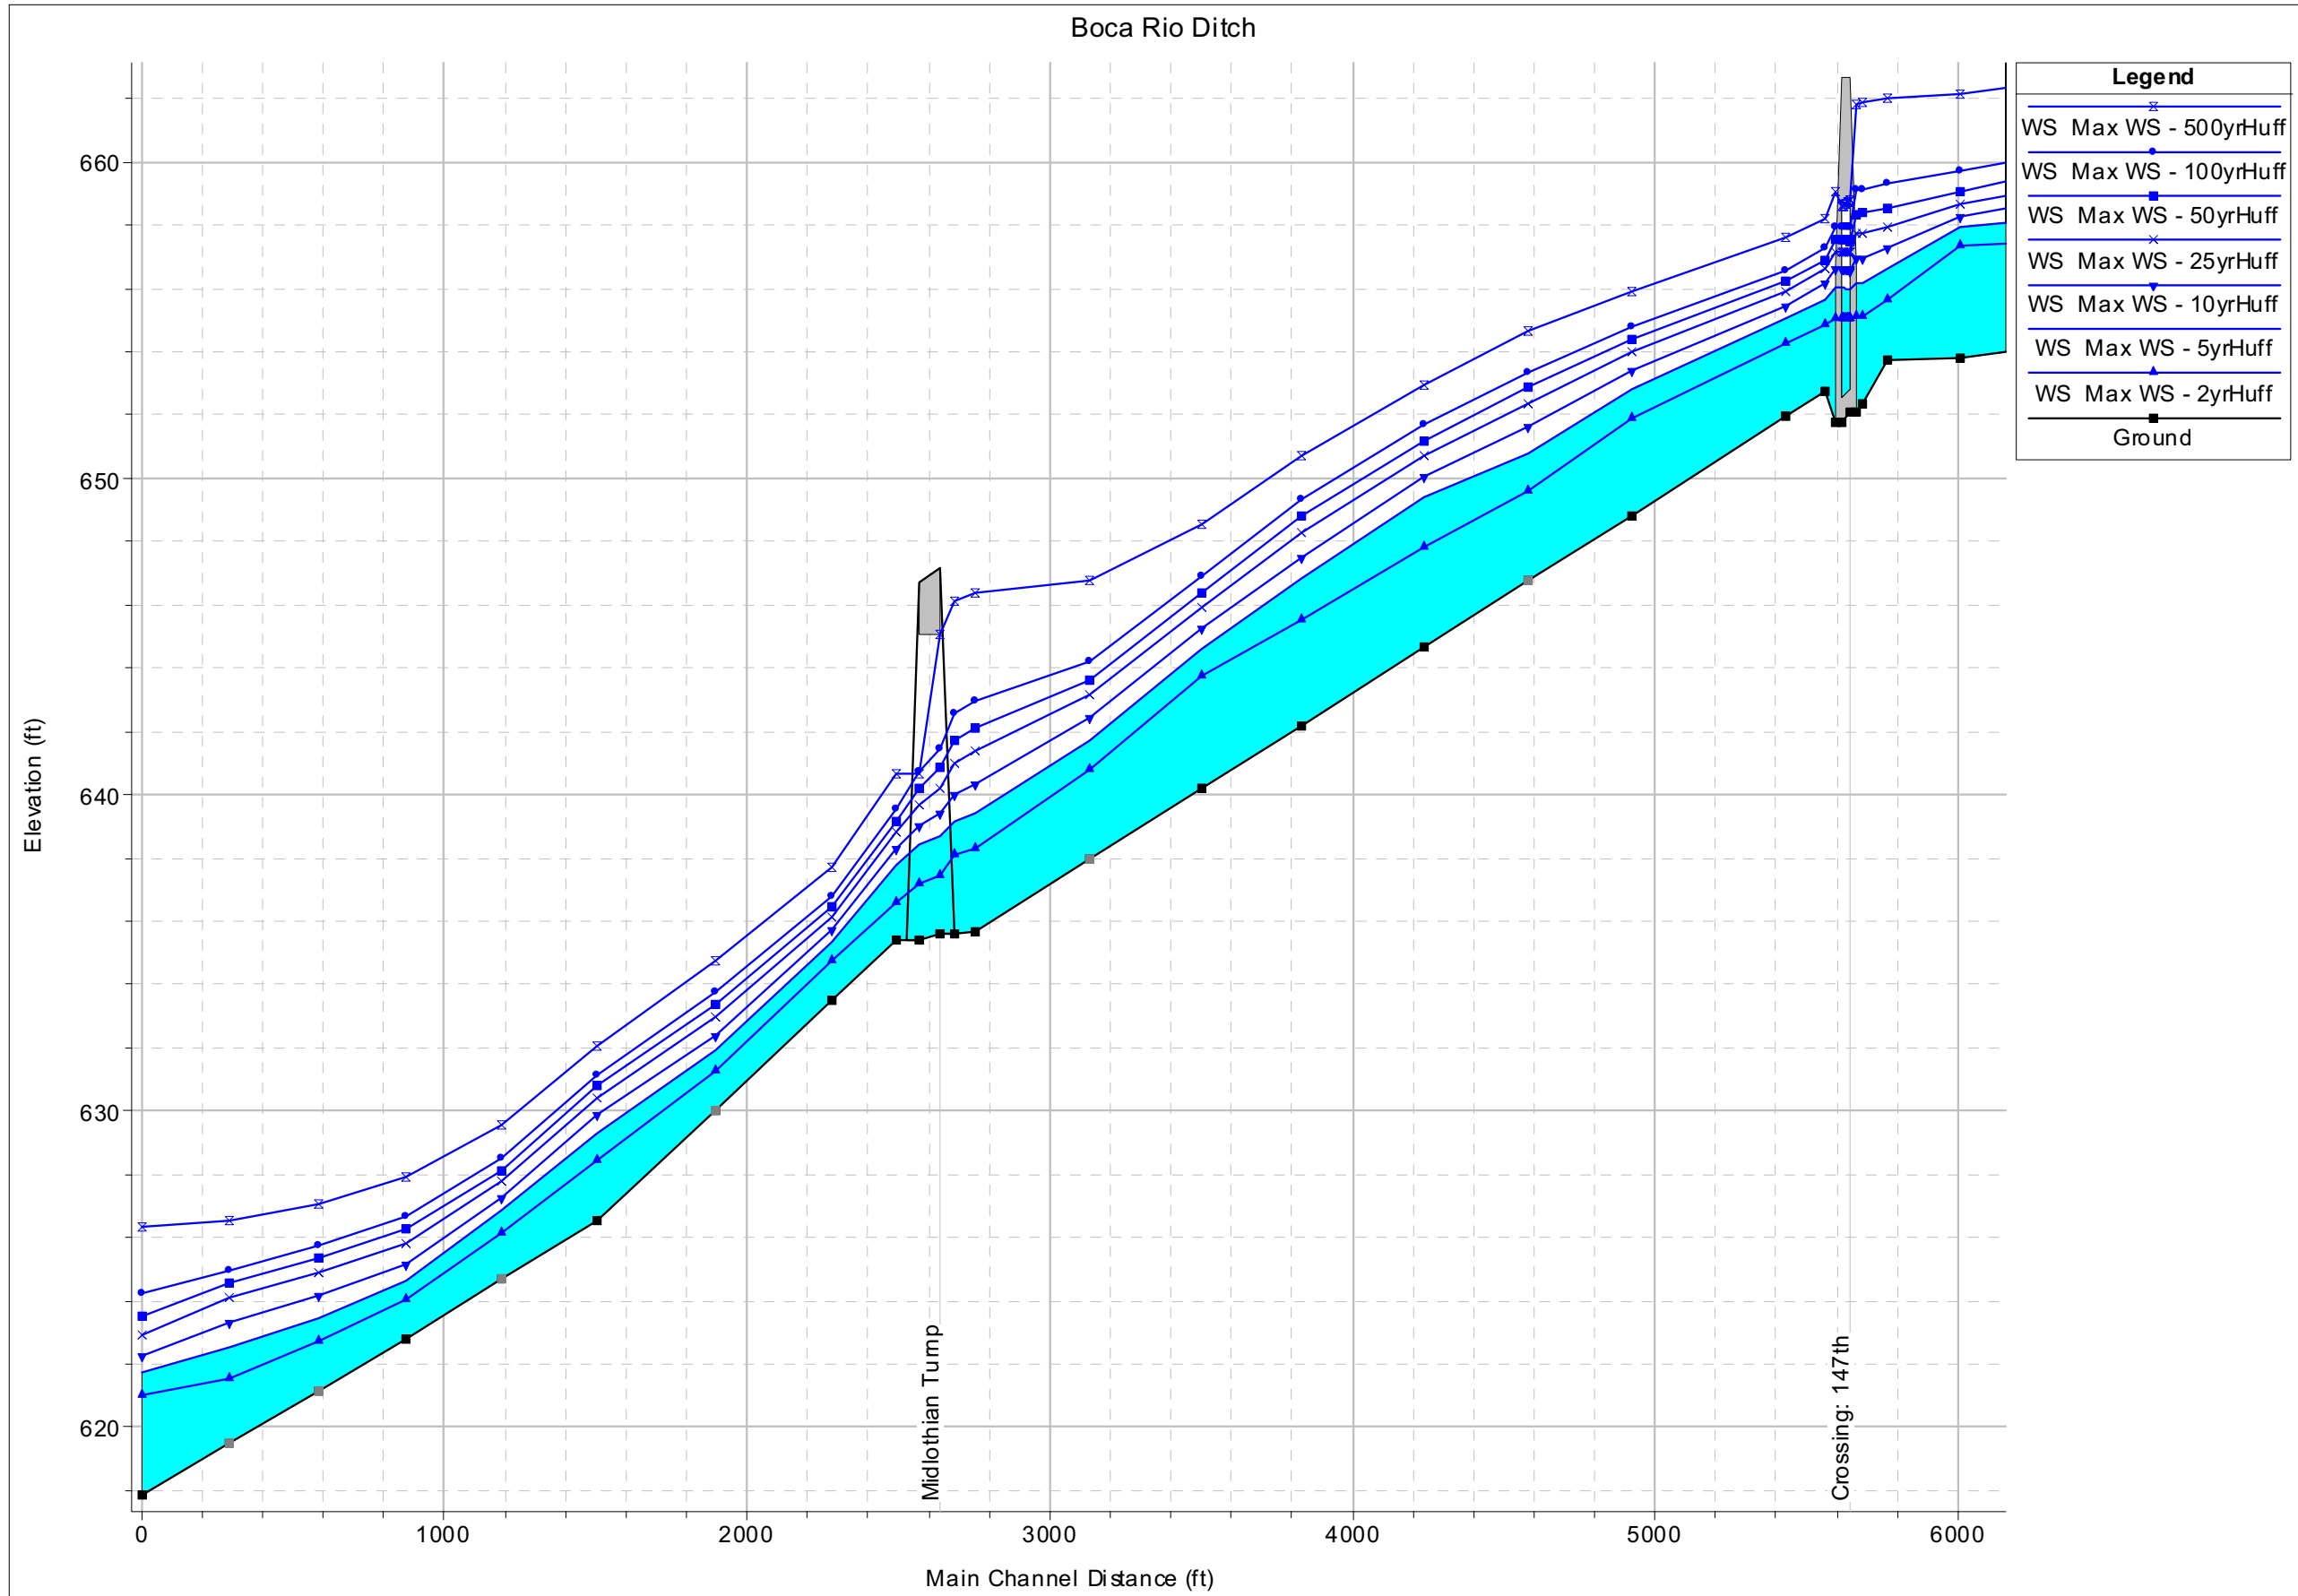

Boca Rio Ditch from Victoria Dr. to just upstream of 147st St. crossing.

Boca Rio Ditch from 147th St. crossing to confluence with Tinley Creek